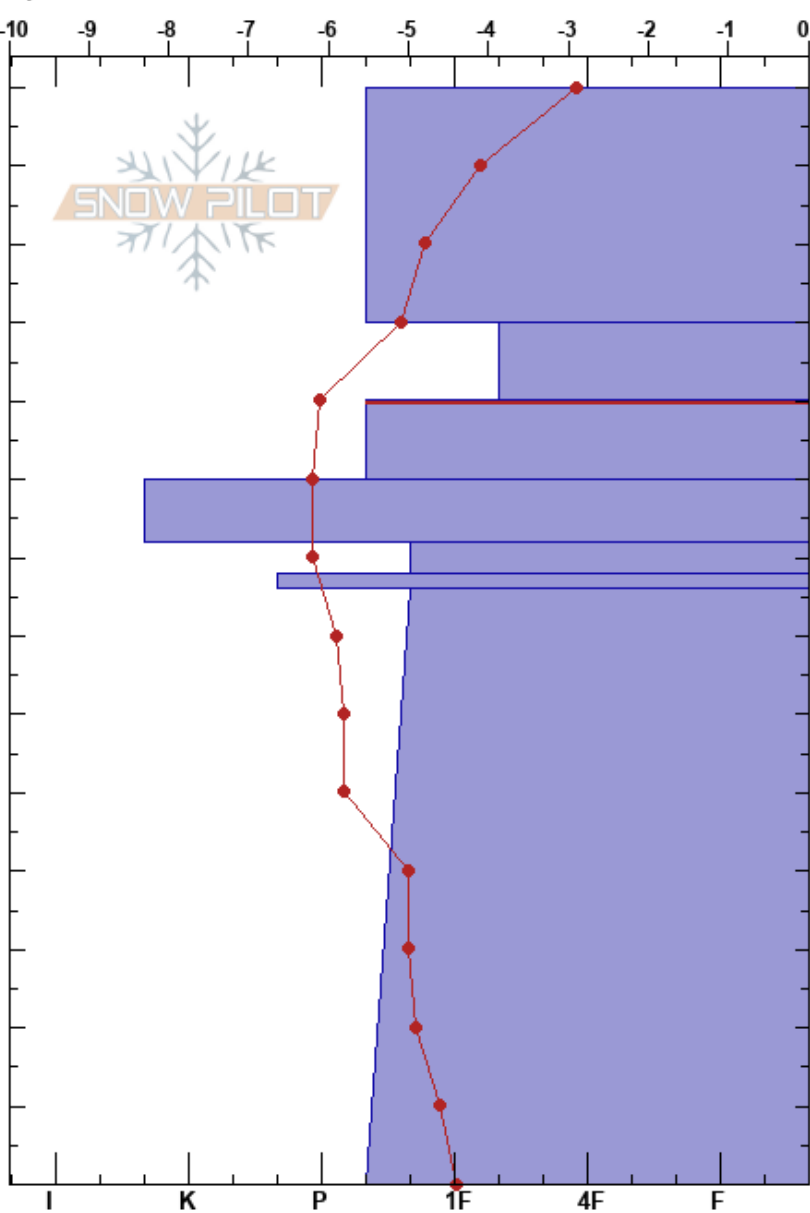

KP Shot 3
 Silver Valley Area
 ID
 Elevation: 1903 m
 Aspect: 6°

John "Patrick" Finigan
 02/01/2021 - 12:00pm
 Co-ord: 47.48869N, -116.12912W
 Slope Angle: 38°
 Wind Loading: no

Stability:
 Air Temperature: 1.8°C
 Sky Cover: OVC
 Precipitation: NO
 Wind: S Light Breeze

PF:20
 Layer Notes:
 100-90cm: Problematic layer

Specifics: Pit dug in a Ski Area

Form	Crystal		ρ kg/m ³	Stability tests & Layer comments
	Size	Moisture		
/	0.3-0.5			
/	0.5			
/	1			← CT10, Q2 @100cm ← ECTP21 @100cm Ski Tracks
=				
⊕	0.3-0.5			
=				
.	0.3-0.5			