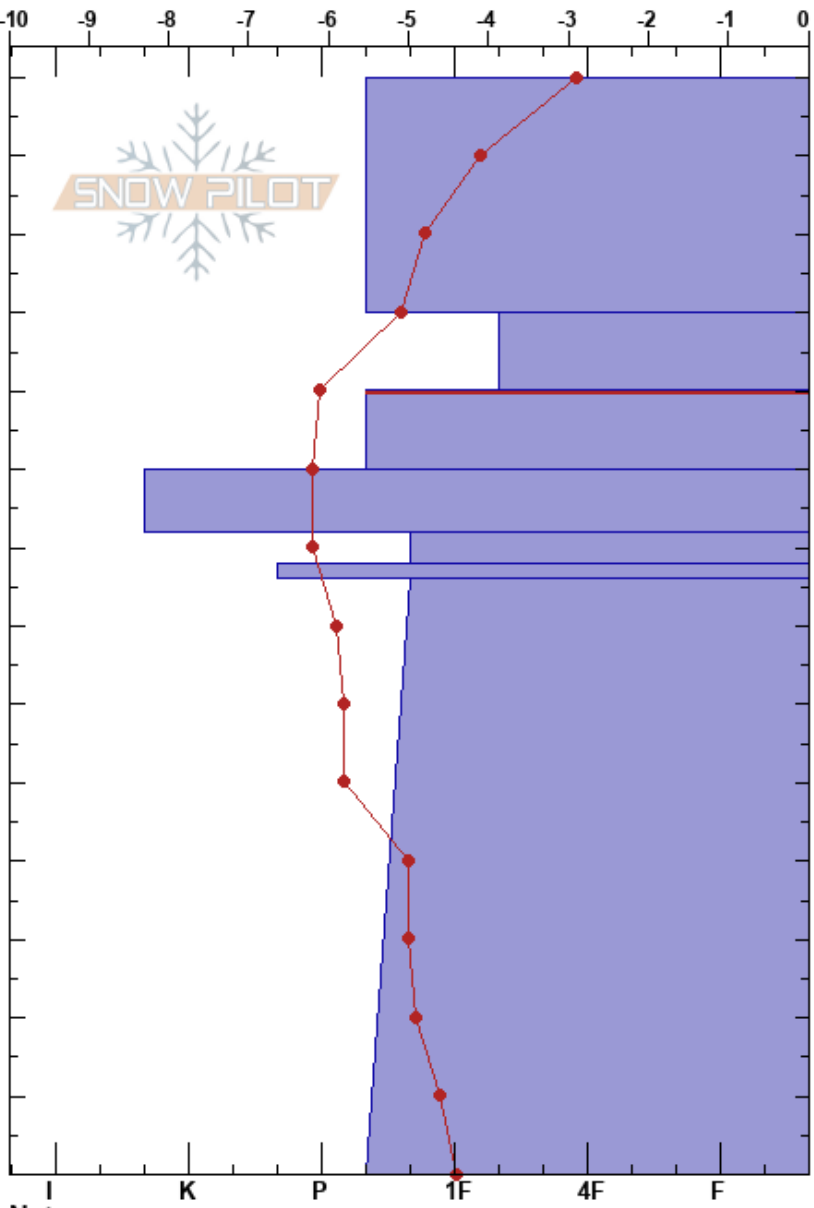

KP Shot 3
 Silver Valley Area
 ID
 Elevation: 1903 m
 Aspect: 6°

John "Patrick" Finigan
 02/01/2021 - 12:00pm
 Co-ord: 47.48869N, -116.12912W
 Slope Angle: 38°
 Wind Loading: no

Stability:
 Air Temperature: 1.8°C
 Sky Cover: OVC
 Precipitation: NO
 Wind: S Light Breeze

PF:20
 Layer Notes:
 100-90cm: Problematic layer

Specifics: Pit dug in a Ski Area

Depth (cm)	Crystal		Moisture	ρ kg/m ³	Stability tests & Layer comments
	Form	Size			
140					
130	/	0.3-0.5			
120					
110	/	0.5			
100	/	1			CT10, Q2 @100cm ECTP21 @100cm Ski Tracks
90	=				
80	⊕	0.3-0.5			
70	=				
60					
50					
40	.	0.3-0.5			
30					
20					
10					
0					