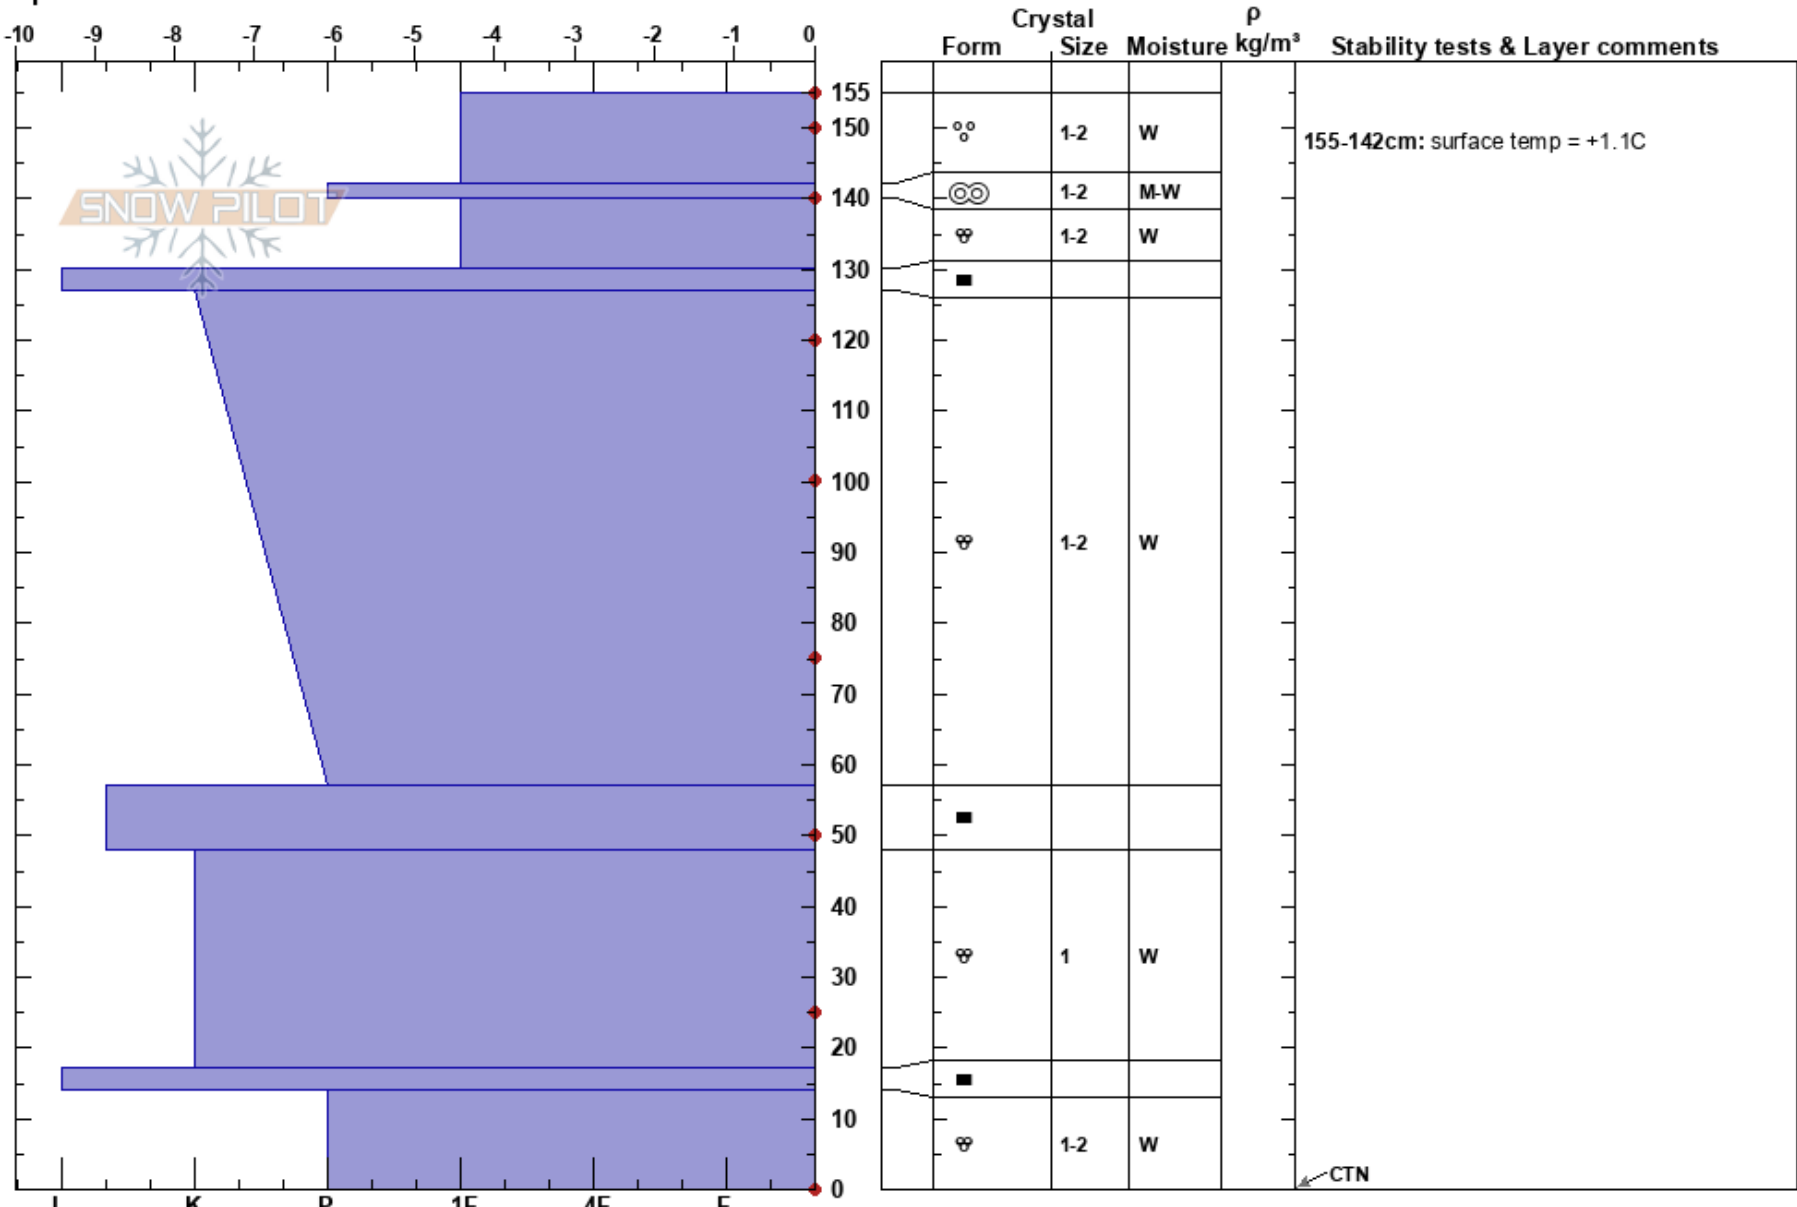

Steinskartinden600
 Kvaløya
 Norway
 Elevation: 600 m
 Aspect: NW
 Specifics:

Harvey Goodwin
 19/05/2017 - 09:30
 Co-ord: 69.65500N, 18.60168E
 Slope Angle:
 Wind Loading: no

Stability:
 Air Temperature: 4.6°C
 Sky Cover: OVC
 Precipitation: NO
 Wind: Calm

HS:155
 PS: 2
 Layer Notes:
 155-142cm: surface temp = +1.1C
 155-142cm:Problematic layer

Notes: surface temp = +1.1C but the system wont allow entry of + values!!!