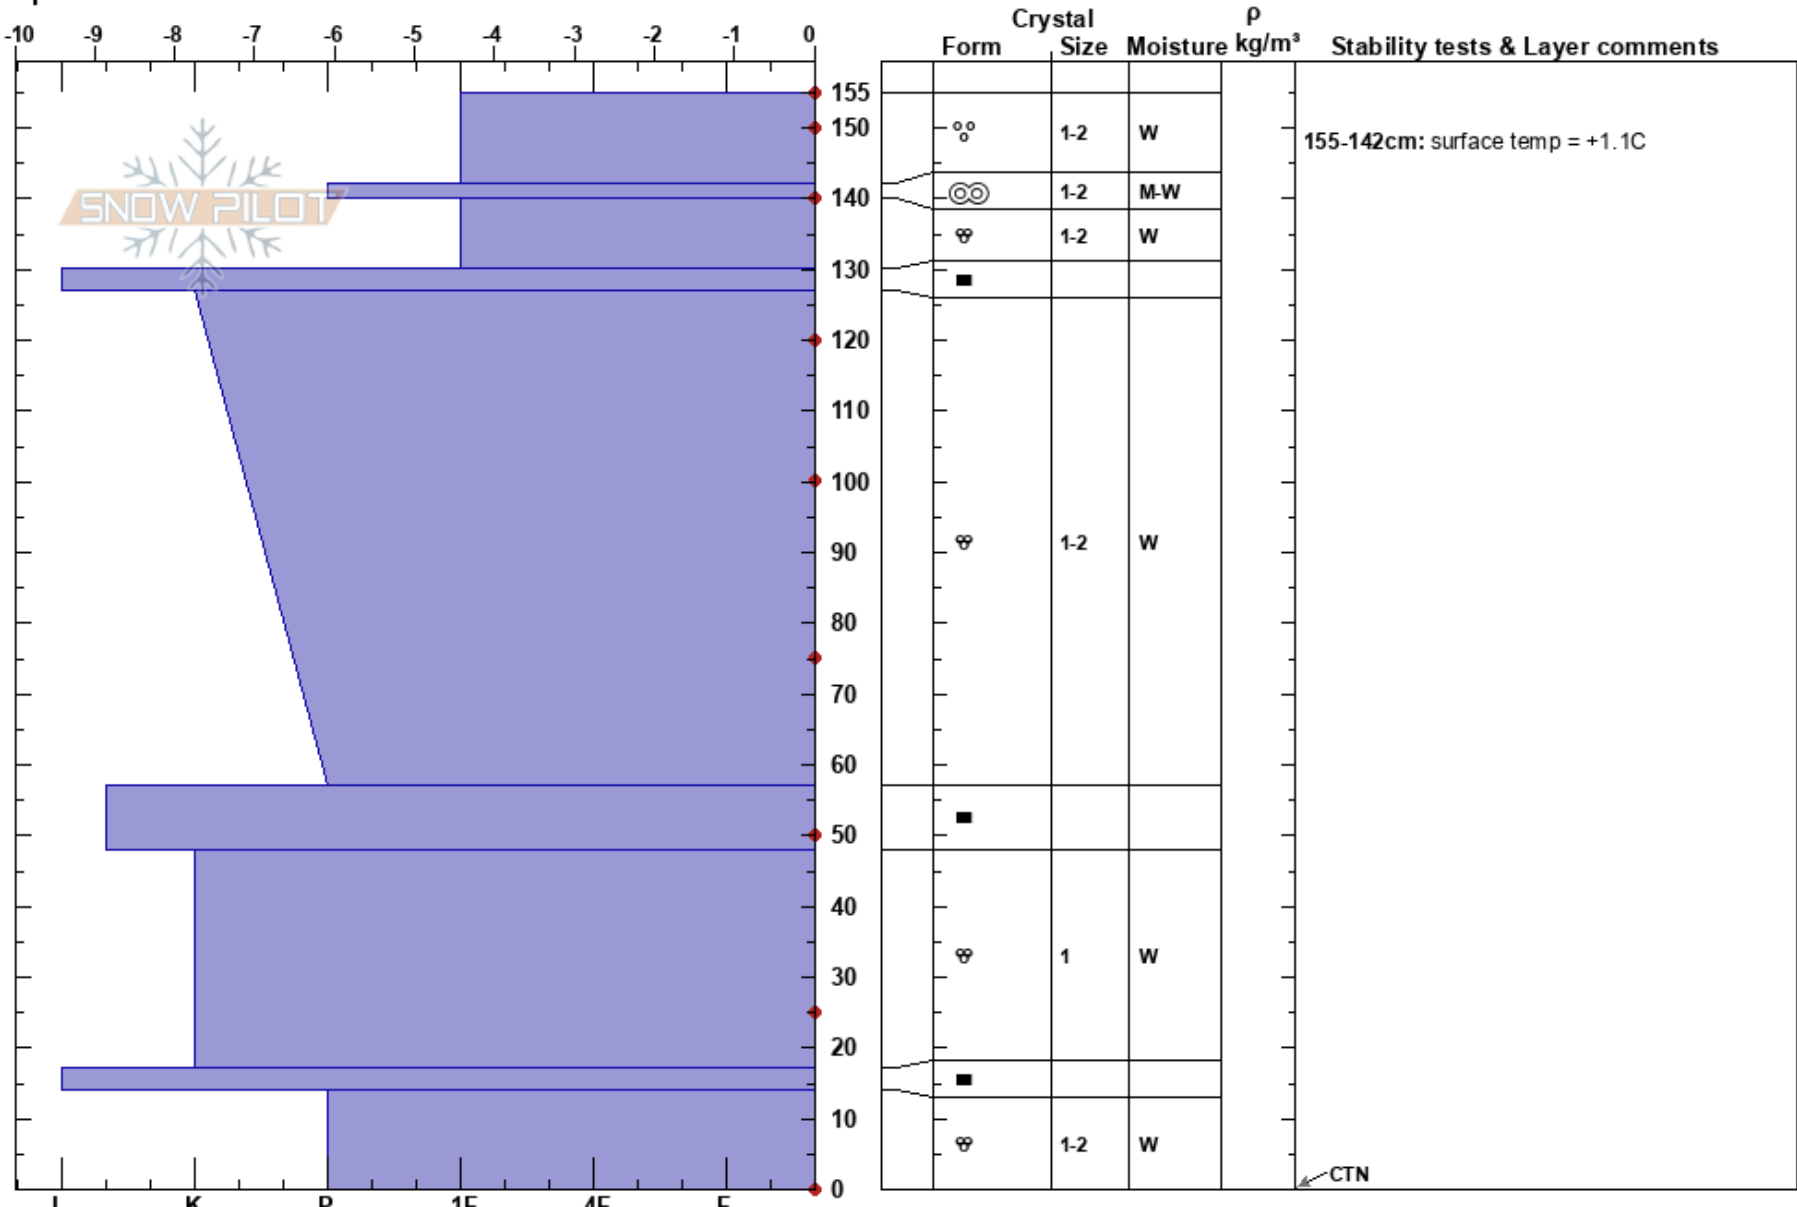

Steinskartindene600  
 Kvaløya  
 Norway  
 Elevation: 600 m  
 Aspect: NW  
 Specifics:

Harvey Goodwin  
 19/05/2017 - 09:30  
 Co-ord: 69.65500N, 18.60168E  
 Slope Angle:  
 Wind Loading: no

Stability:  
 Air Temperature: 4.6°C  
 Sky Cover: OVC  
 Precipitation: NO  
 Wind: Calm

HS:155  
 PS: 2  
 Layer Notes:  
 155-142cm: surface temp = +1.1C  
 155-142cm:Problematic layer

Notes: surface temp = +1.1C but the system wont allow entry of + values!!!