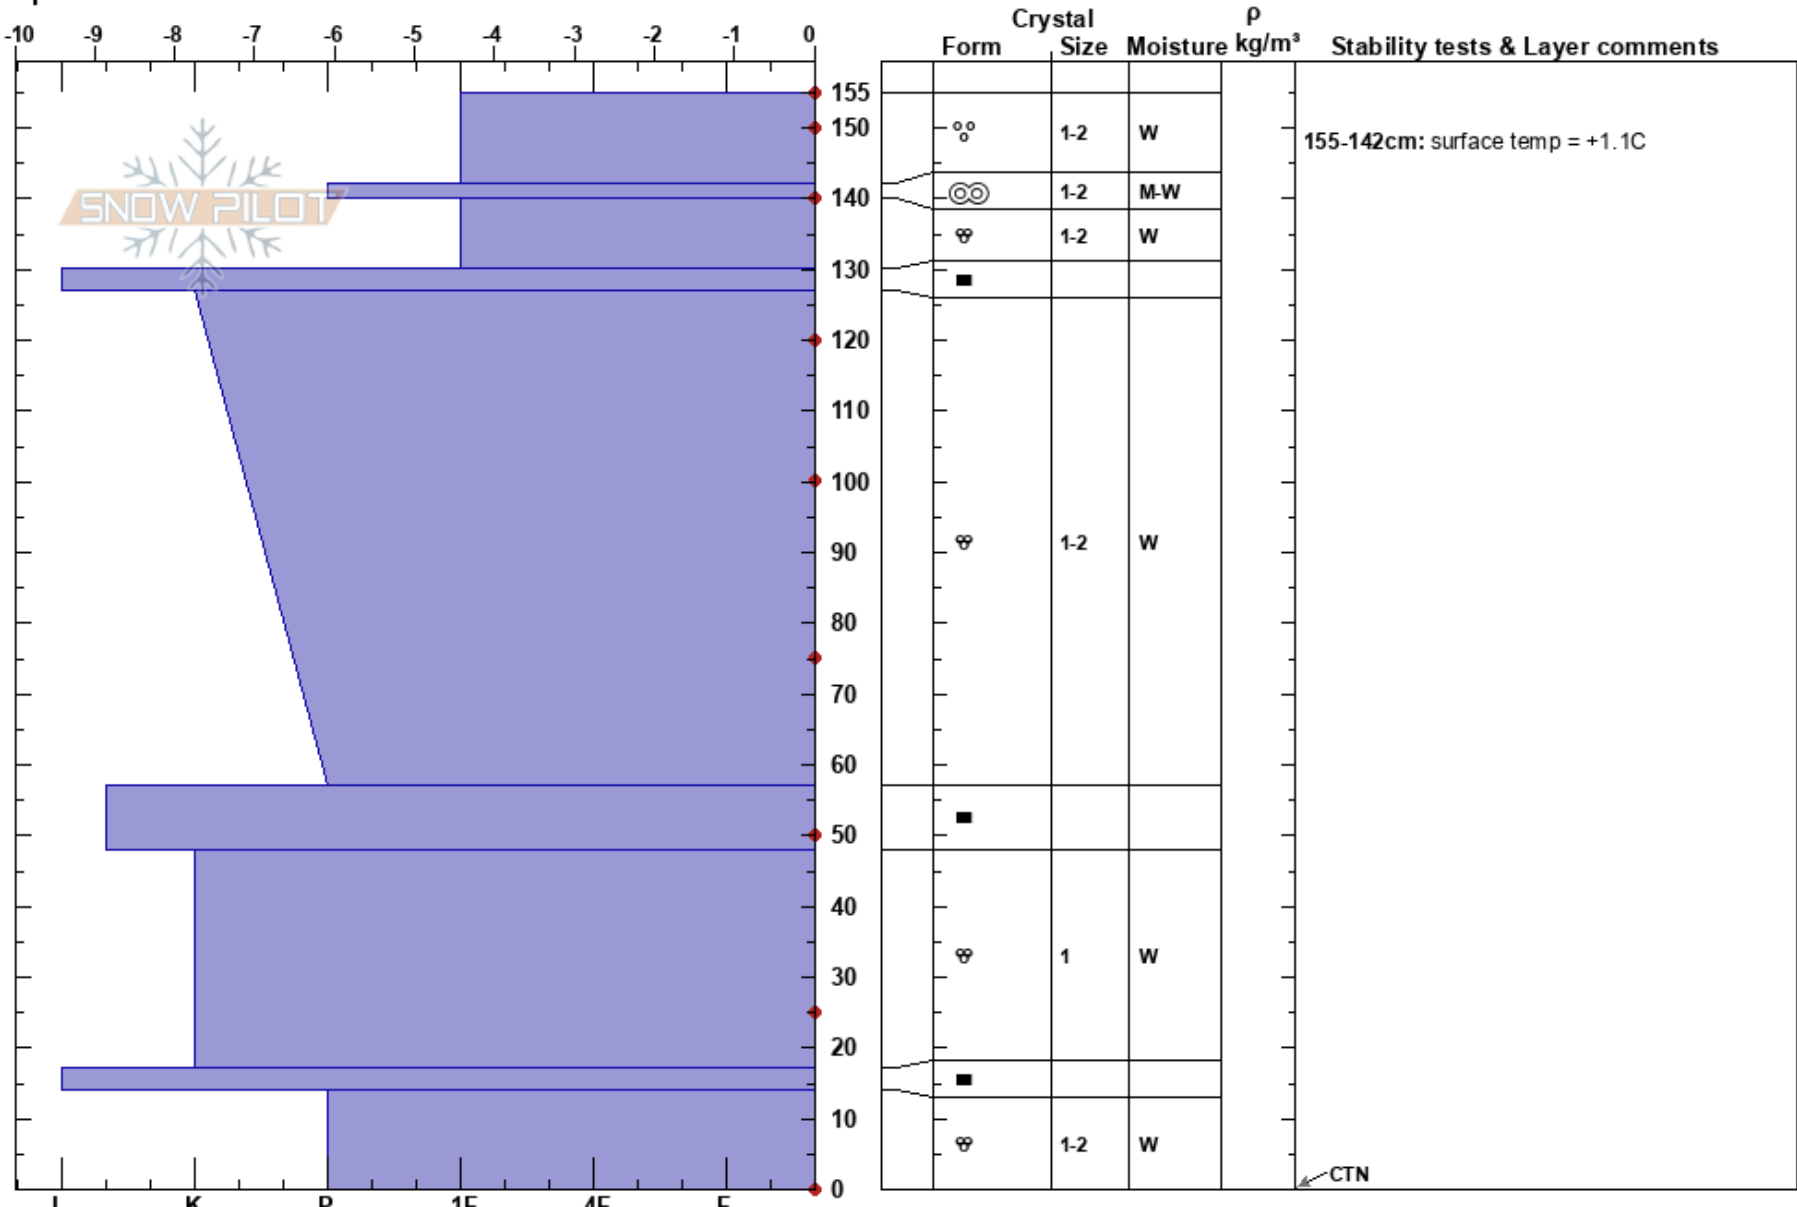

Steinskartindene600
 Kvaløya
 Norway
 Elevation: 600 m
 Aspect: NW
 Specifics:

Harvey Goodwin
 19/05/2017 - 09:30
 Co-ord: 69.65500N, 18.60168E
 Slope Angle:
 Wind Loading: no

Stability:
 Air Temperature: 4.6°C
 Sky Cover: OVC
 Precipitation: NO
 Wind: Calm

HS:155
 PS: 2
 Layer Notes:
 155-142cm: surface temp = +1.1C
 155-142cm:Problematic layer

Notes: surface temp = +1.1C but the system wont allow entry of + values!!!