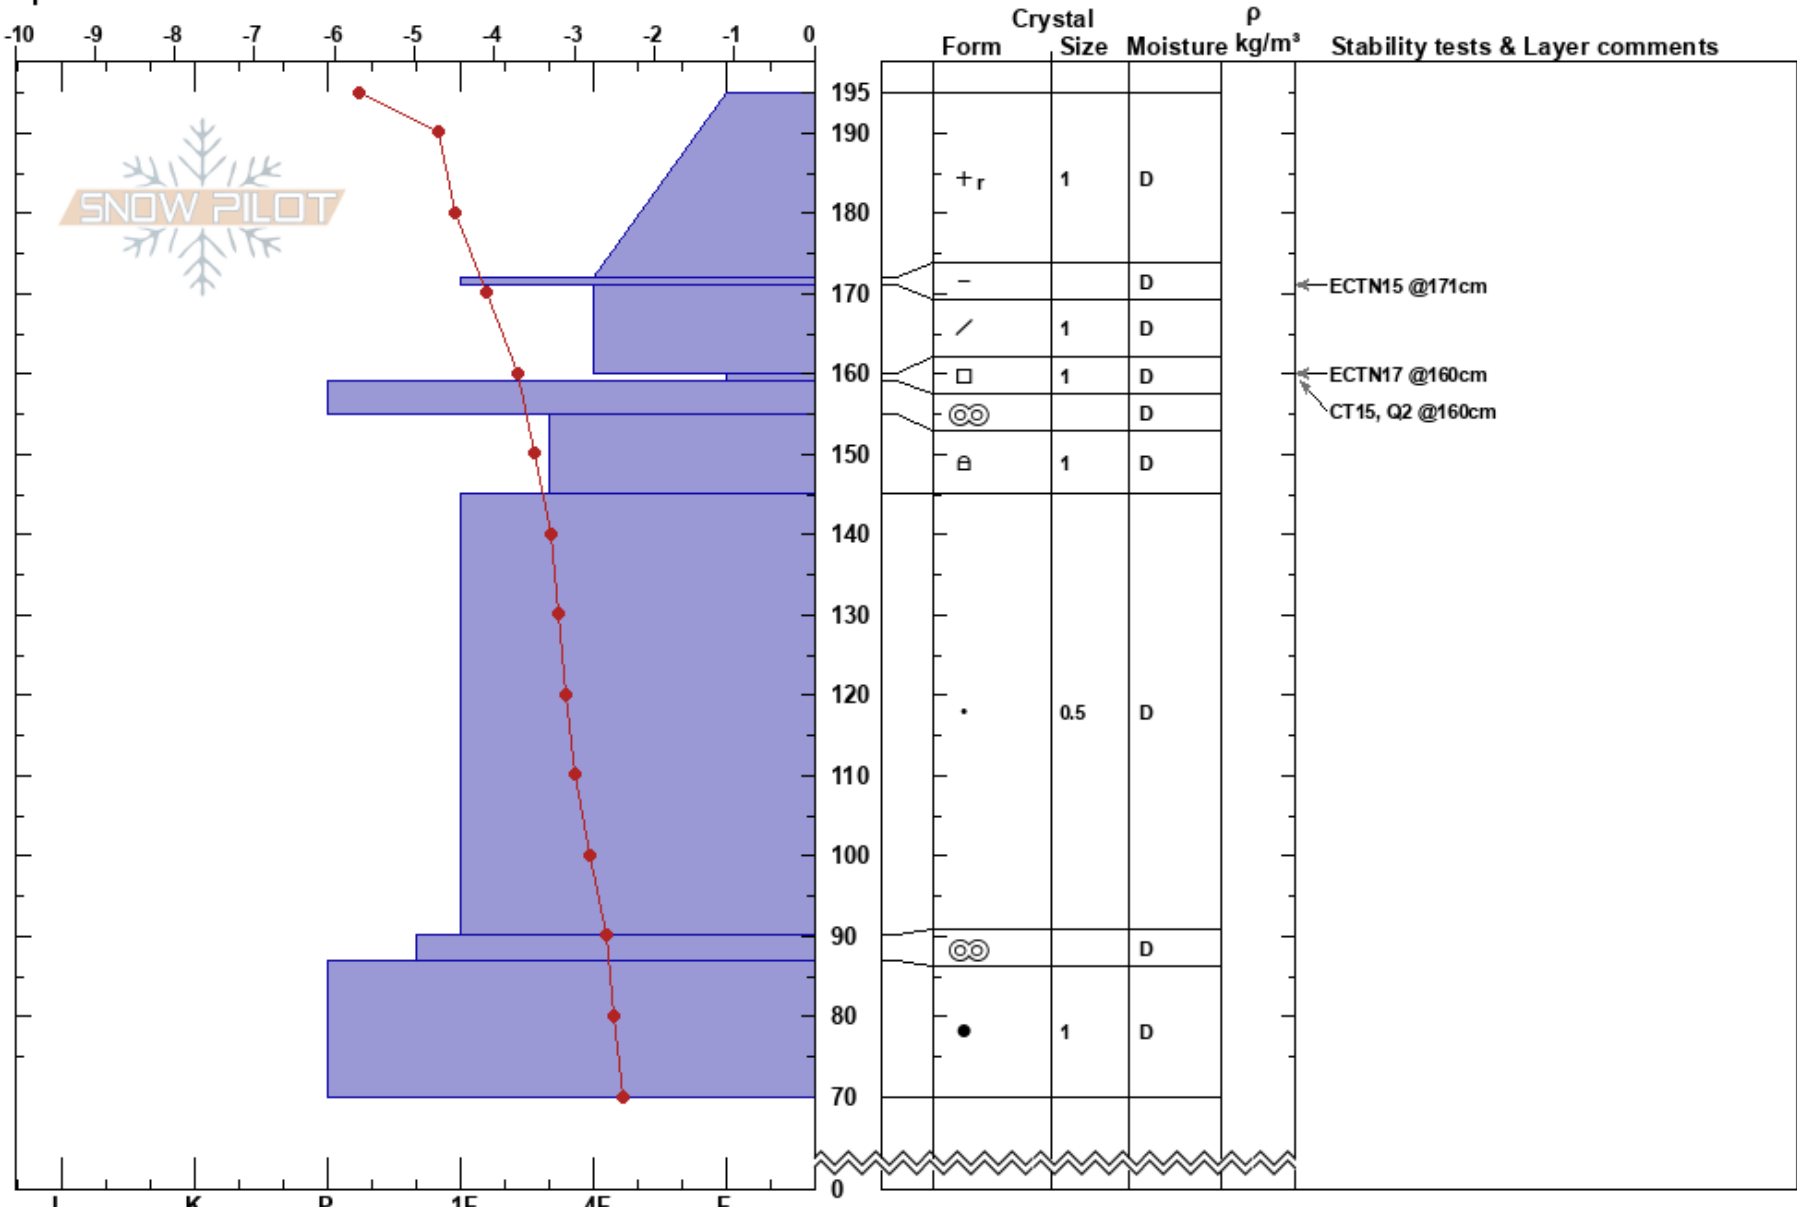

Shed 7 East SZ
 Lewis Range
 MT
 Elevation: 6320 ft
 Aspect: E
 Specifics:

BNSF Avalanche Safety
 02/03/2021 - 2:00pm
 Co-ord: 48.25662N, -113.48563W
 Slope Angle: 30°
 Wind Loading: yes

Stability:
 Air Temperature: -6.7°C
 Sky Cover: BKN
 Precipitation: S-1
 Wind: SW Light Breeze

HS:195
 PF:30
 PS:15
 160-159cm:Problematic layer

Notes: No recent avalanche activity or obvious signs of instability observed.