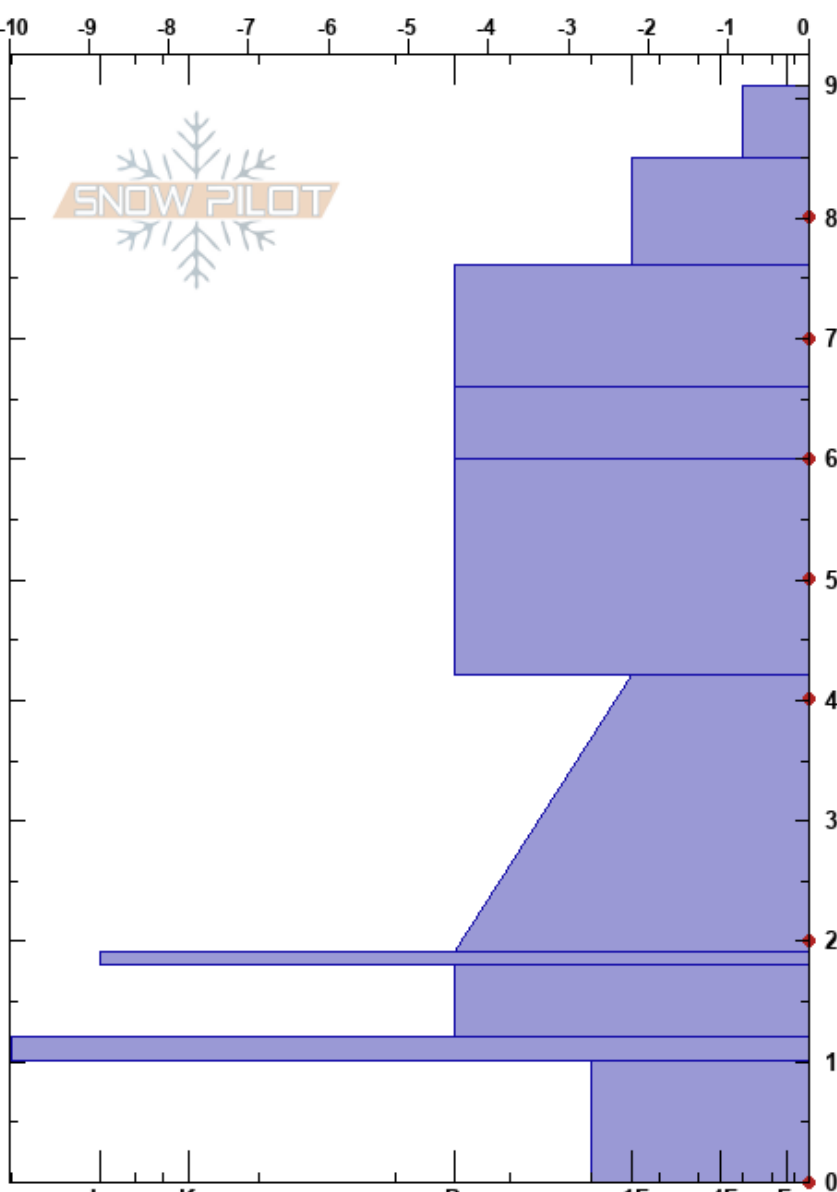

Steinskarfjellet low  
 Kvaløya  
 Norway  
 Elevation: 233 m  
 Aspect: N

Paul Velsand  
 16/05/2017 - 13:00  
 Co-ord: 33W 639468E 7732280N  
 Slope Angle: 5°  
 Wind Loading: no

Stability: Very Good  
 Air Temperature: 6°C  
 Sky Cover: FEW  
 Precipitation: NO  
 Wind: Calm

Layer Notes:

Specifics: Ski tracks on slope; We skied slope

Form	Crystal		Moisture	$\rho$ kg/m <sup>3</sup>	Stability tests & Layer comments
	Size				
☺	4		M	280	
☺	1		M	280	
☺	2-3		M	360	
☺	4		M	340	
☺	3-4		M	370	
		3	M	410	
■					
☺	3		M	400	
■					
☺	4		M	390	

Notes: Snow height iButton: 90 cm. Melting around stake.

ECTX