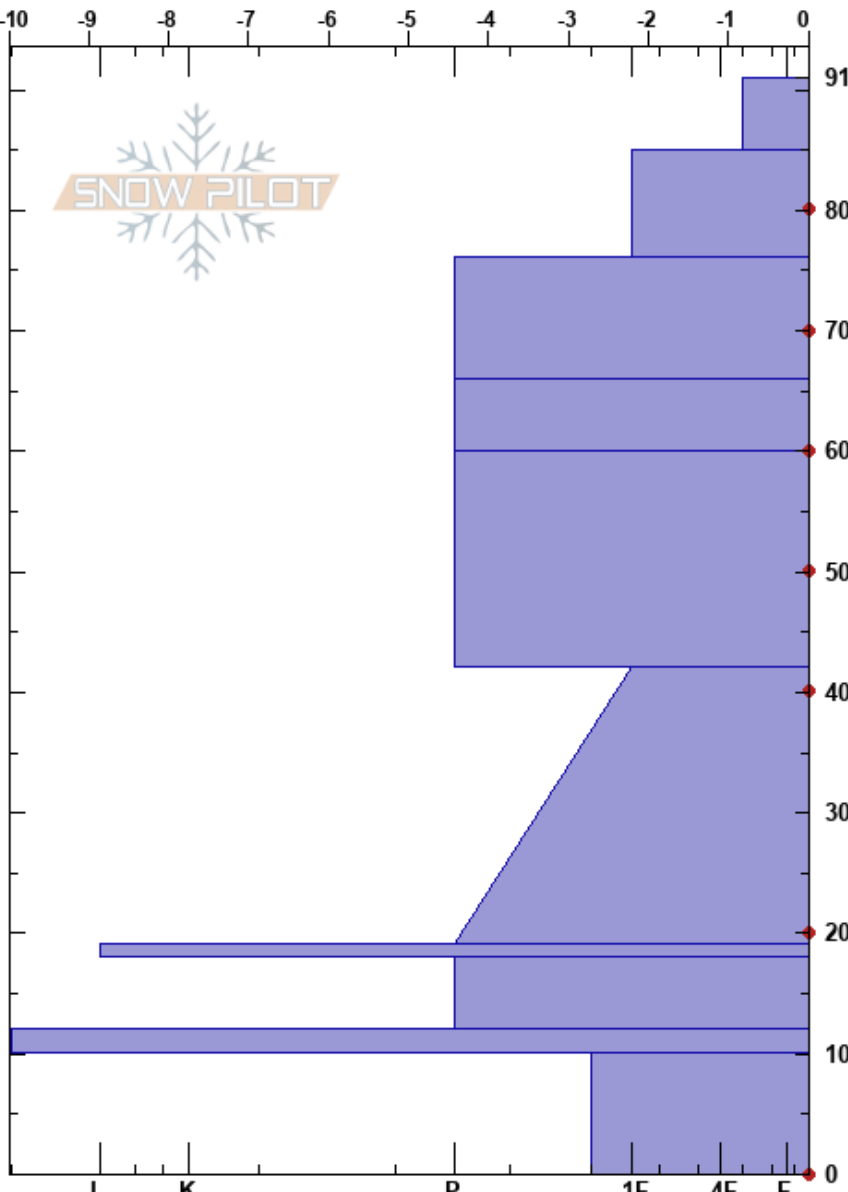

Steinskarfjellet low
 Kvaløya
 Norway
 Elevation: 233 m
 Aspect: N

Paul Velsand
 16/05/2017 - 13:00
 Co-ord: 33W 639468E 7732280N
 Slope Angle: 5°
 Wind Loading: no

Stability: Very Good
 Air Temperature: 6°C
 Sky Cover: FEW
 Precipitation: NO
 Wind: Calm

Layer Notes:

Specifics: Ski tracks on slope; We skied slope

Form	Crystal		Moisture	ρ kg/m ³	Stability tests & Layer comments
	Size				
☺	4		M	280	
☺	1		M	280	
☺	2-3		M	360	
☺	4		M	340	
☺	3-4		M	370	
		3	M	410	
■					
☺	3		M	400	
■					
☺	4		M	390	

Notes: Snow height iButton: 90 cm. Melting around stake.

ECTX