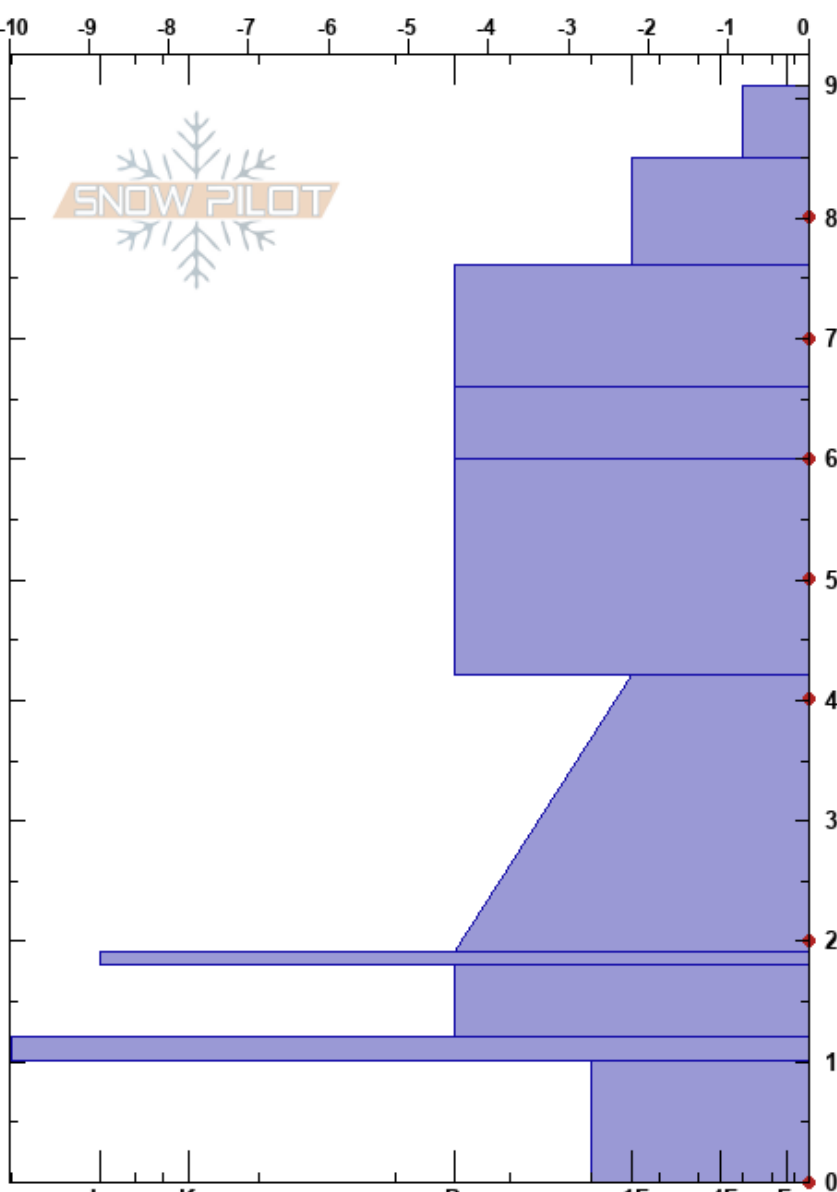

Steinskarfjellet low
 Kvaløya
 Norway
 Elevation: 233 m
 Aspect: N

Paul Velsand
 16/05/2017 - 13:00
 Co-ord: 33W 639468E 7732280N
 Slope Angle: 5°
 Wind Loading: no

Stability: Very Good
 Air Temperature: 6°C
 Sky Cover: FEW
 Precipitation: NO
 Wind: Calm

Layer Notes:

Specifics: Ski tracks on slope; We skied slope

Form	Crystal		Moisture	ρ kg/m ³	Stability tests & Layer comments
	Size				
☺	4		M	280	
☺	1		M	280	
☺	2-3		M	360	
☺	4		M	340	
☺	3-4		M	370	
		3	M	410	
■					
☺	3		M	400	
■					
☺	4		M	390	

Notes: Snow height iButton: 90 cm. Melting around stake.

ECTX