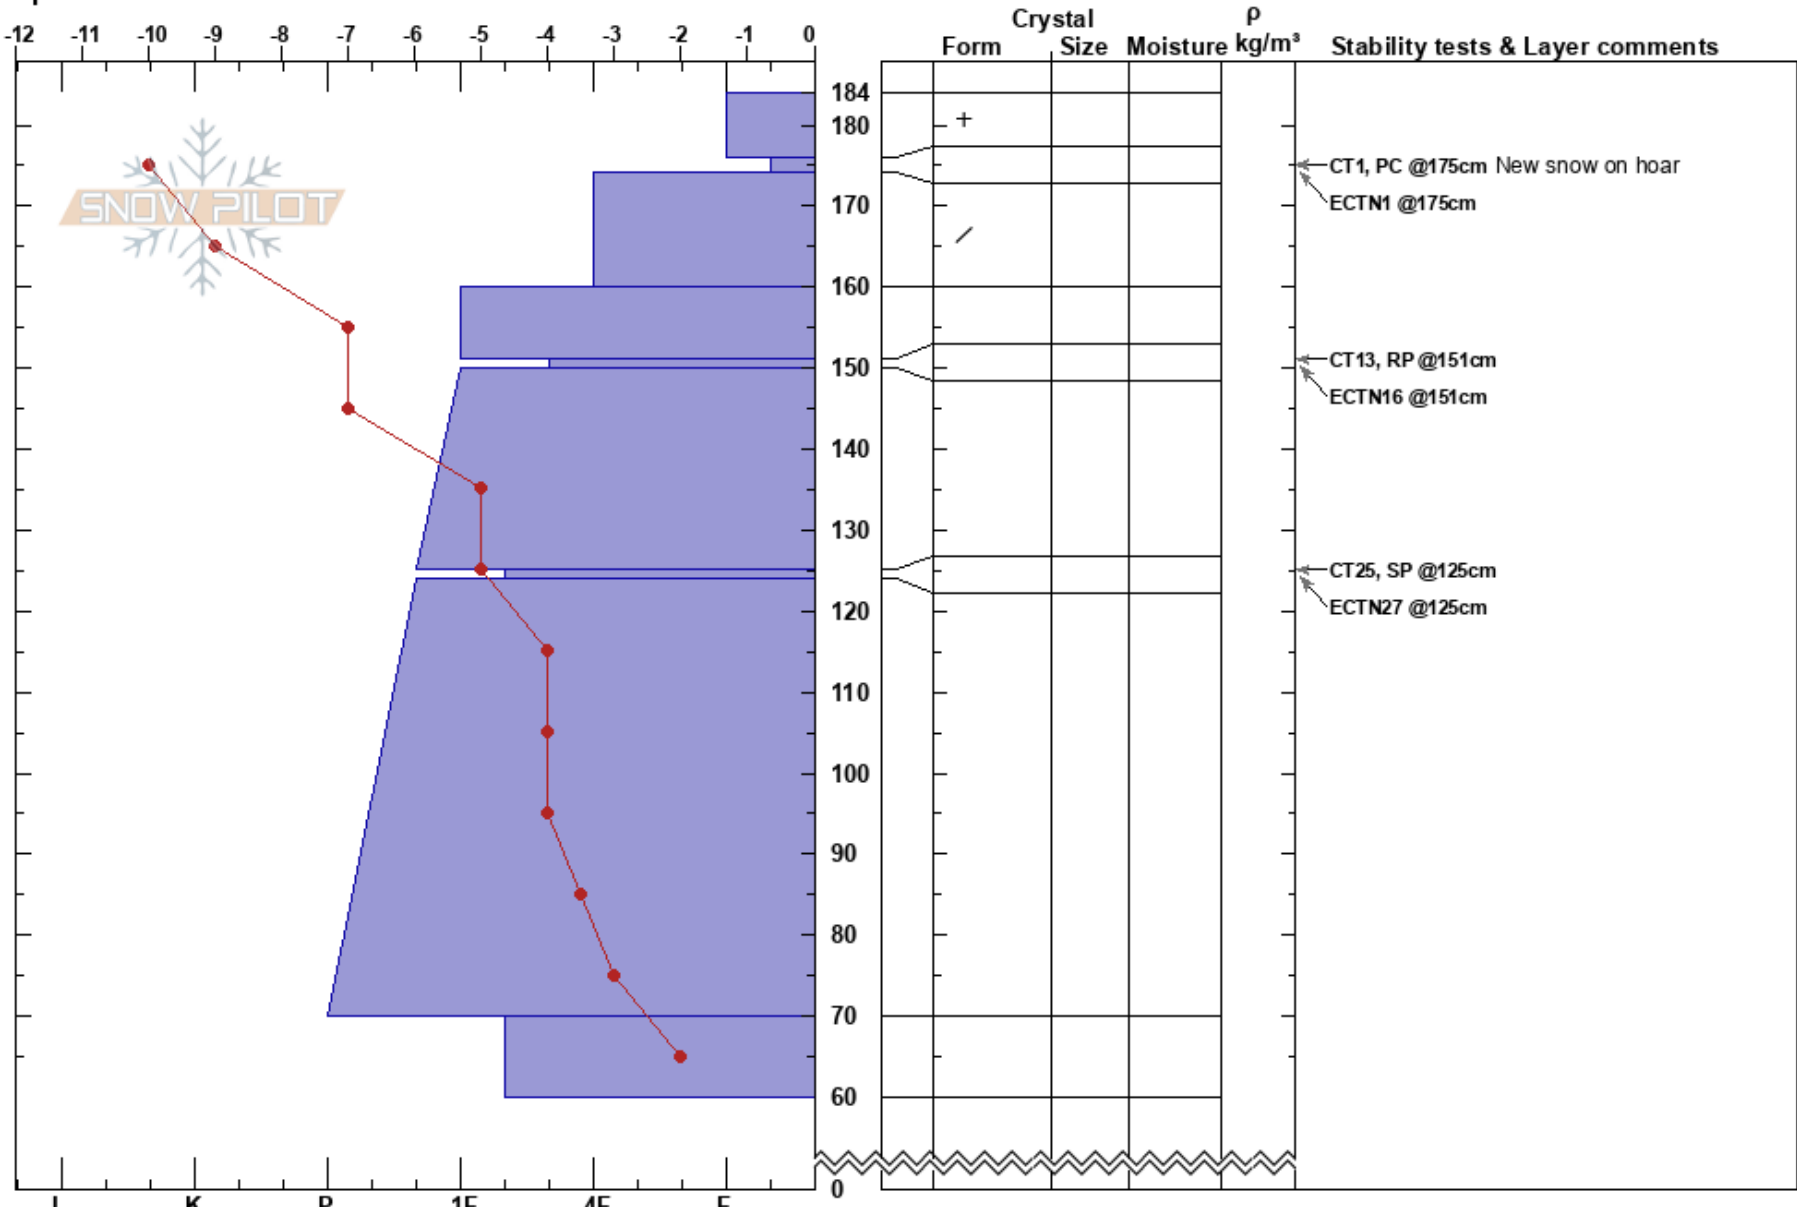

20210203LostTrailBC
 Bitterroot
 MT
 Elevation: 8110 ft
 Aspect: 45°
 Specifics:

Geoff Fast
 02/03/2021 - 11:00am
 Co-ord: 45.70346N, -113.97347W
 Slope Angle: 31°
 Wind Loading: no

Stability:
 Air Temperature: -8°C
 Sky Cover: FEW
 Precipitation: S-1
 Wind: NW Calm
 HS:184
 PF:65
 PS:28
 125-124cm:Problematic layer