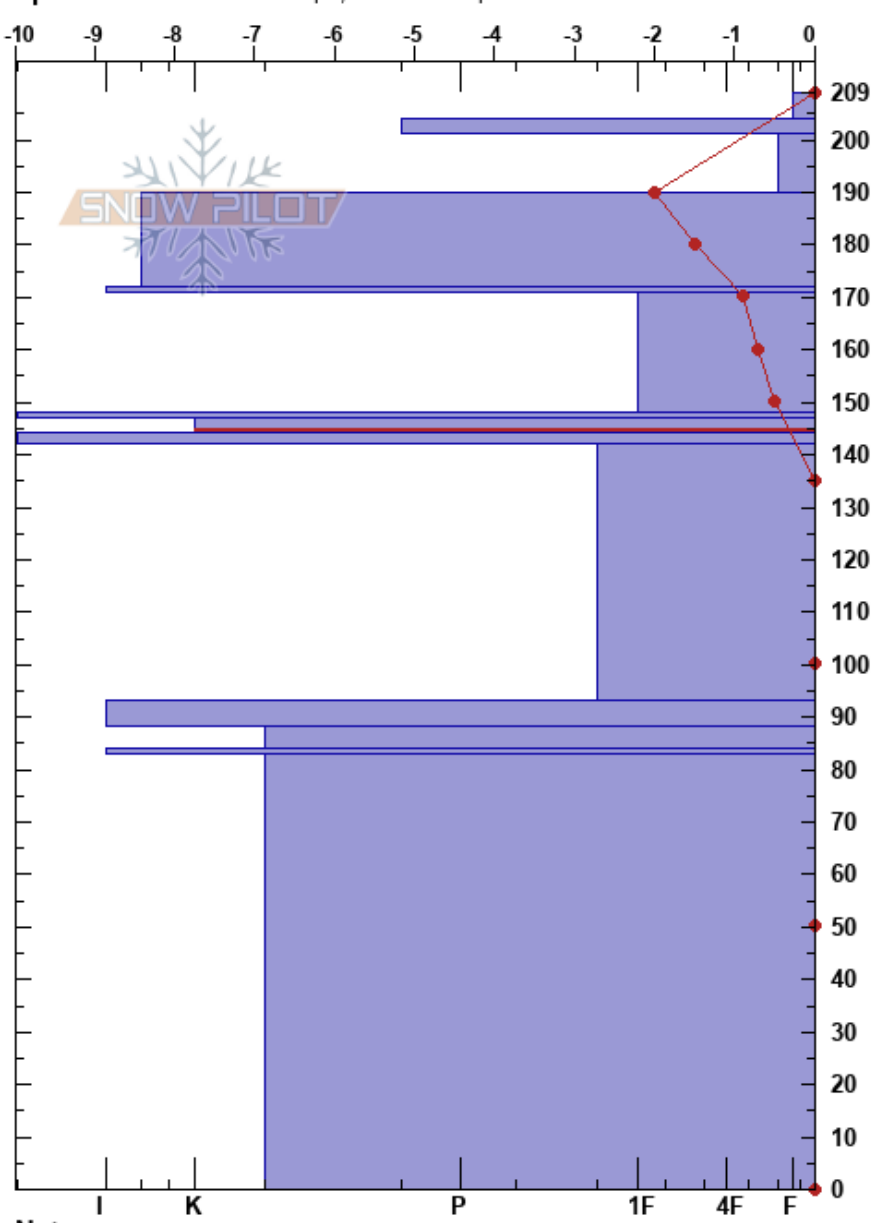

Steinskarfjellet high
 Kvaløya
 Norway
 Elevation: 469 m
 Aspect: E
 Specifics: Ski tracks on slope; We skied slope

Paul Velsand
 16/05/2017 - 12:00
 Co-ord: 33W 640044E 7731831N
 Slope Angle: 27°
 Wind Loading: no

Stability: Very Good
 Air Temperature: 2.2°C
 Sky Cover: FEW
 Precipitation: NO
 Wind: S Light Breeze

HS:209
 PF:2
 Layer Notes:
 147-144cm: Problematic layer
 142-93cm: maybe old PPgp

Height (cm)	Crystal		Moisture	ρ kg/m³	Stability tests & Layer comments
	Form	Size			
209	∩	1	M	250	
200	∩	2	M	200	
190	• (⋆)	0.3-1	D-M	260	
180	∩	1	M	310	
170	■			380	
160	● (∩)	0.3-2	D-M	350	
150	■			370	
140	∩	1.5	M	360	
130	■			420	
120	∩	3-6			142-93cm: maybe old PPgp
110					
100	■				
90	∩	4	M		
80	■				
70					
60					
50	∩	4	M		
40					
30					
20					
10					
0					

ECTX shovel break @145 Q3

Notes: Snow height iButton: 330 - 46 = 284 cm.