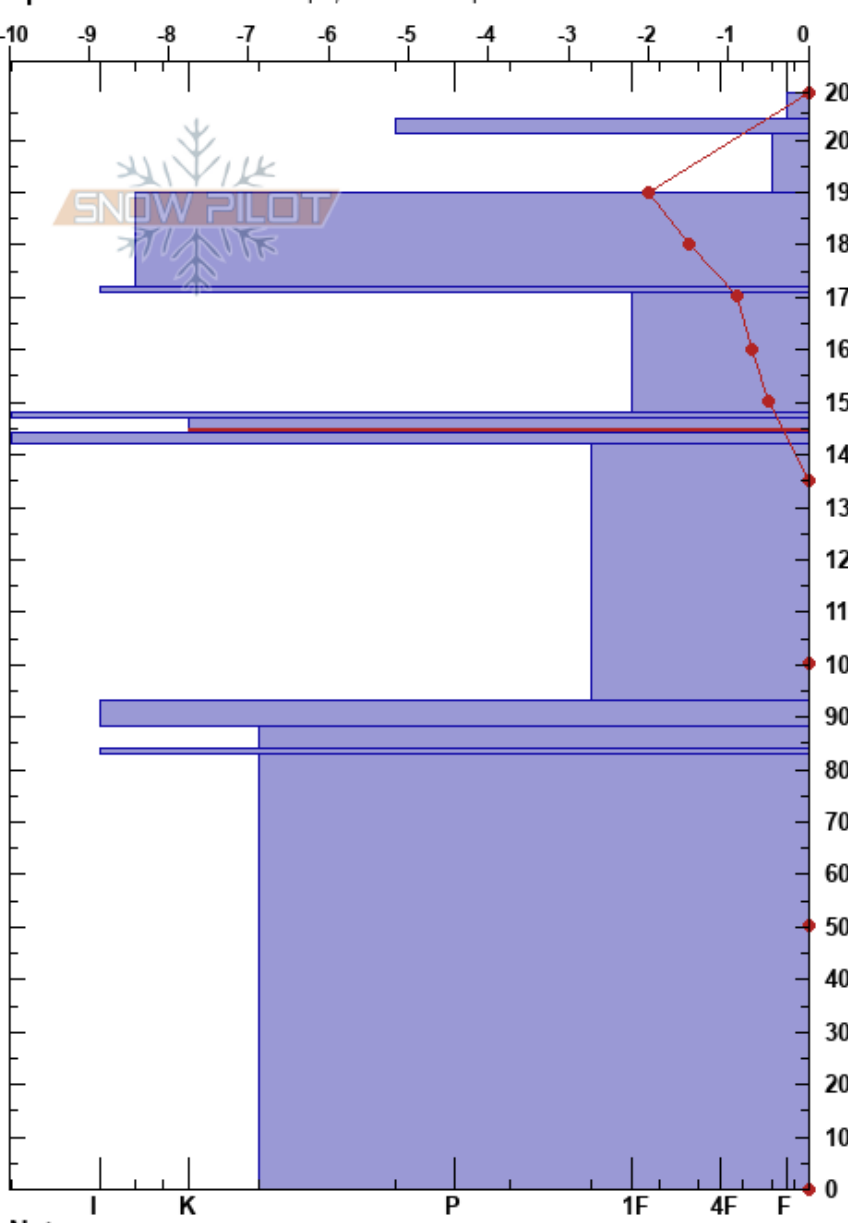

Steinskarfjellet high
 Kvaløya
 Norway
 Elevation: 469 m
 Aspect: E
 Specifics: Ski tracks on slope; We skied slope

Paul Velsand
 16/05/2017 - 12:00
 Co-ord: 33W 640044E 7731831N
 Slope Angle: 27°
 Wind Loading: no

Stability: Very Good
 Air Temperature: 2.2°C
 Sky Cover: FEW
 Precipitation: NO
 Wind: S Light Breeze

HS:209
 PF:2
 Layer Notes:
 147-144cm: Problematic layer
 142-93cm: maybe old PPgp

Height (cm)	Crystal		Moisture	ρ kg/m³	Stability tests & Layer comments
	Form	Size			
209	∩	1	M	250	
200	∩	2	M	200	
190	• (⋆)	0.3-1	D-M	260	
180	∩	1	M	310	
170	■			380	
160	● (∩)	0.3-2	D-M	350	
150	■			370	
140	∩	1.5	M	360	
130	■			420	
120	∩	3-6			142-93cm: maybe old PPgp
110					
100	■				
90	∩	4	M		
80	■				
70					
60					
50	∩	4	M		
40					
30					
20					
10					
0					

Notes: Snow height iButton: 330 - 46 = 284 cm.

ECTX shovel break @145 Q3