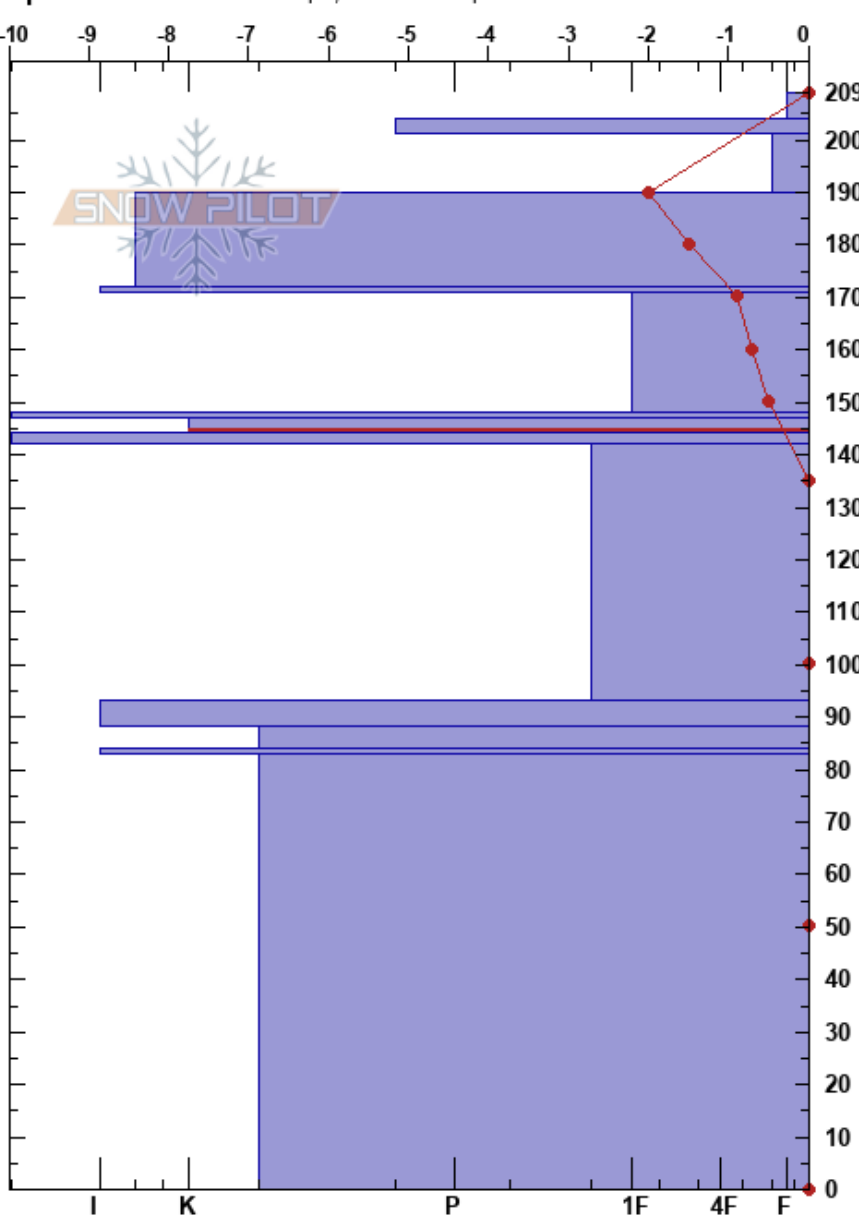

Steinskarfjellet high
 Kvaløya
 Norway
 Elevation: 469 m
 Aspect: E
 Specifics: Ski tracks on slope; We skied slope

Paul Velsand
 16/05/2017 - 12:00
 Co-ord: 33W 640044E 7731831N
 Slope Angle: 27°
 Wind Loading: no

Stability: Very Good
 Air Temperature: 2.2°C
 Sky Cover: FEW
 Precipitation: NO
 Wind: S Light Breeze

HS:209
 PF:2
 Layer Notes:
 147-144cm: Problematic layer
 142-93cm: maybe old PPgp

Height (cm)	Crystal		Moisture	ρ kg/m³	Stability tests & Layer comments
	Form	Size			
209	∩	1	M	250	
200	∩	2	M	200	
190	• (⋆)	0.3-1	D-M	260	
180	∩	1	M	310	
170	■			380	
160	● (∩)	0.3-2	D-M	350	
150	■			370	
140	∩	1.5	M	360	
130	■			420	
120	∩	3-6			142-93cm: maybe old PPgp
110					
100	■				
90	∩	4	M		
80	■				
70					
60					
50	∩	4	M		
40					
30					
20					
10					
0					

Notes: Snow height iButton: 330 - 46 = 284 cm.

ECTX shovel break @145 Q3