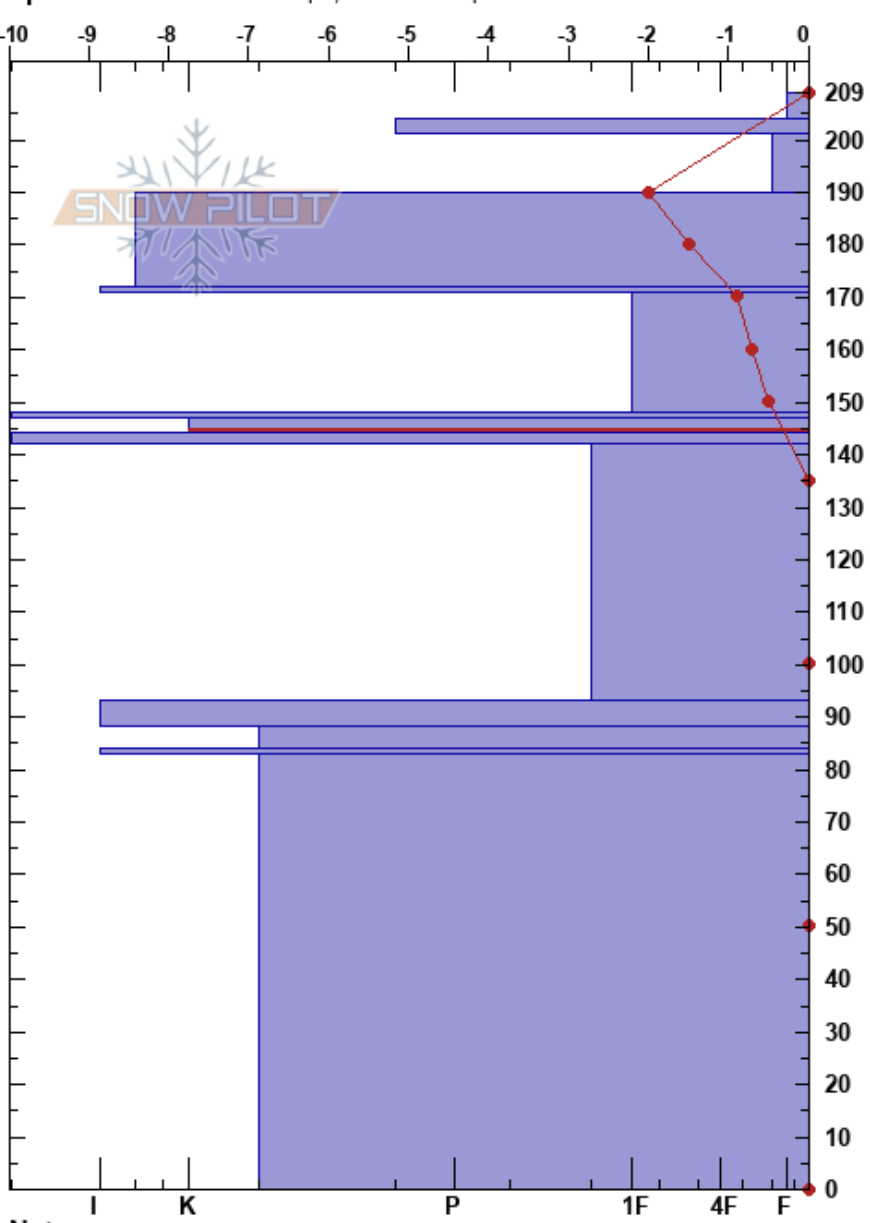

Steinskarfjellet high
 Kvaløya
 Norway
 Elevation: 469 m
 Aspect: E
 Specifics: Ski tracks on slope; We skied slope

Paul Velsand
 16/05/2017 - 12:00
 Co-ord: 33W 640044E 7731831N
 Slope Angle: 27°
 Wind Loading: no

Stability: Very Good
 Air Temperature: 2.2°C
 Sky Cover: FEW
 Precipitation: NO
 Wind: S Light Breeze

HS:209
 PF:2
 Layer Notes:
 147-144cm: Problematic layer
 142-93cm: maybe old PPgp

Height (cm)	Crystal		Moisture	ρ kg/m ³	Stability tests & Layer comments
	Form	Size			
209	☺	1	M	250	
200	☺	2	M	200	
190	• (⚡)	0.3-1	D-M	260	
180	☺	1	M	310	
170	■			380	
160	● (☺)	0.3-2	D-M	350	
150	■			370	
140	☺	1.5	M	360	
130	■			420	
120	☺	3-6			142-93cm: maybe old PPgp
110					
100	■				
90	☺	4	M		
80	■				
70					
60					
50	☺	4	M		
40					
30					
20					
10					
0					

Notes: Snow height iButton: 330 - 46 = 284 cm.

ECTX shovel break @145 Q3