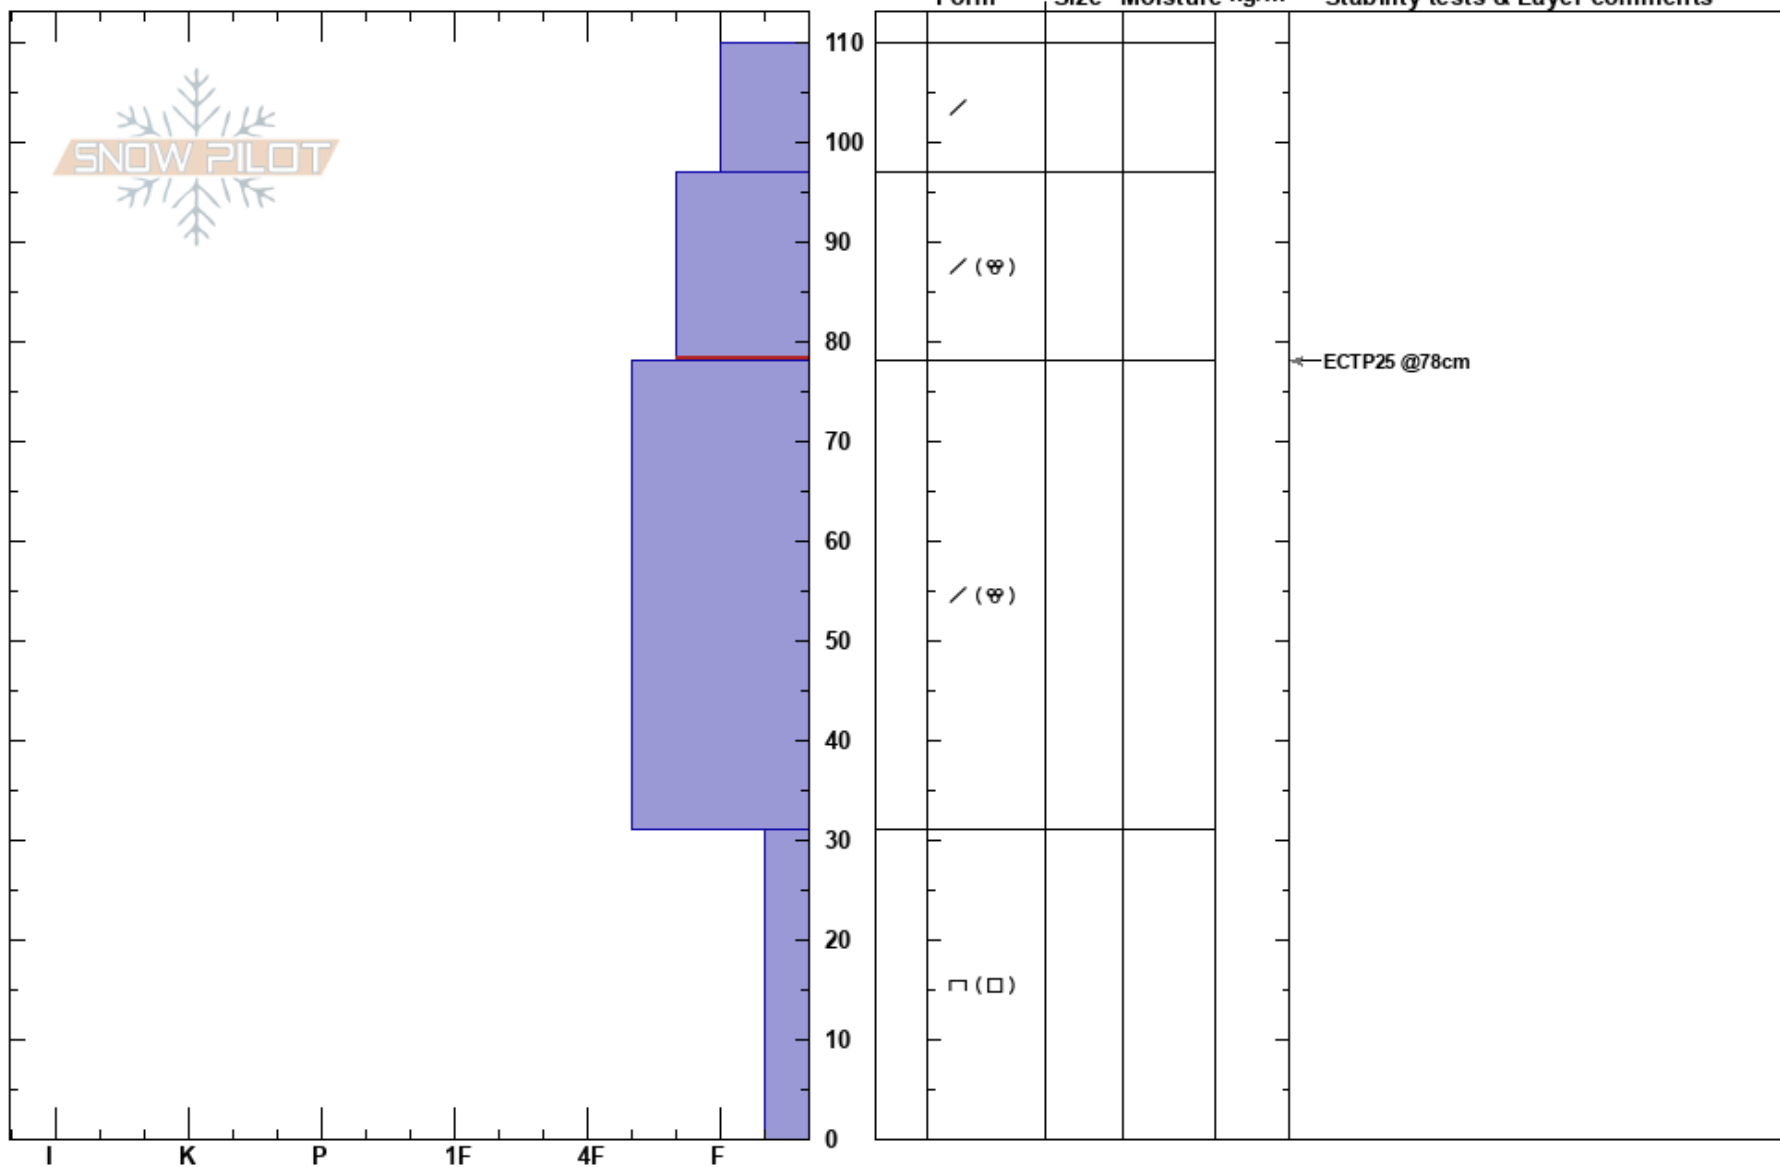

Telescope/Scorpion  
 Kachina Peaks  
 AZ  
**Elevation:** 10054 ft  
**Aspect:** NW  
**Specifics:** We skied slope

Ari Koeppel  
 01/31/2021 - 12:00pm  
**Co-ord:** 12S 441883W 3910914N  
**Slope Angle:** 30°  
**Wind Loading:**

**Stability:** Good **HS:**110 **Layer Notes:**  
**Air Temperature:** 30°F **PF:**60 97-78cm:Problematic layer  
**Sky Cover:** FEW **PS:** 10  
**Precipitation:** NO  
**Wind:** Calm

Notes: