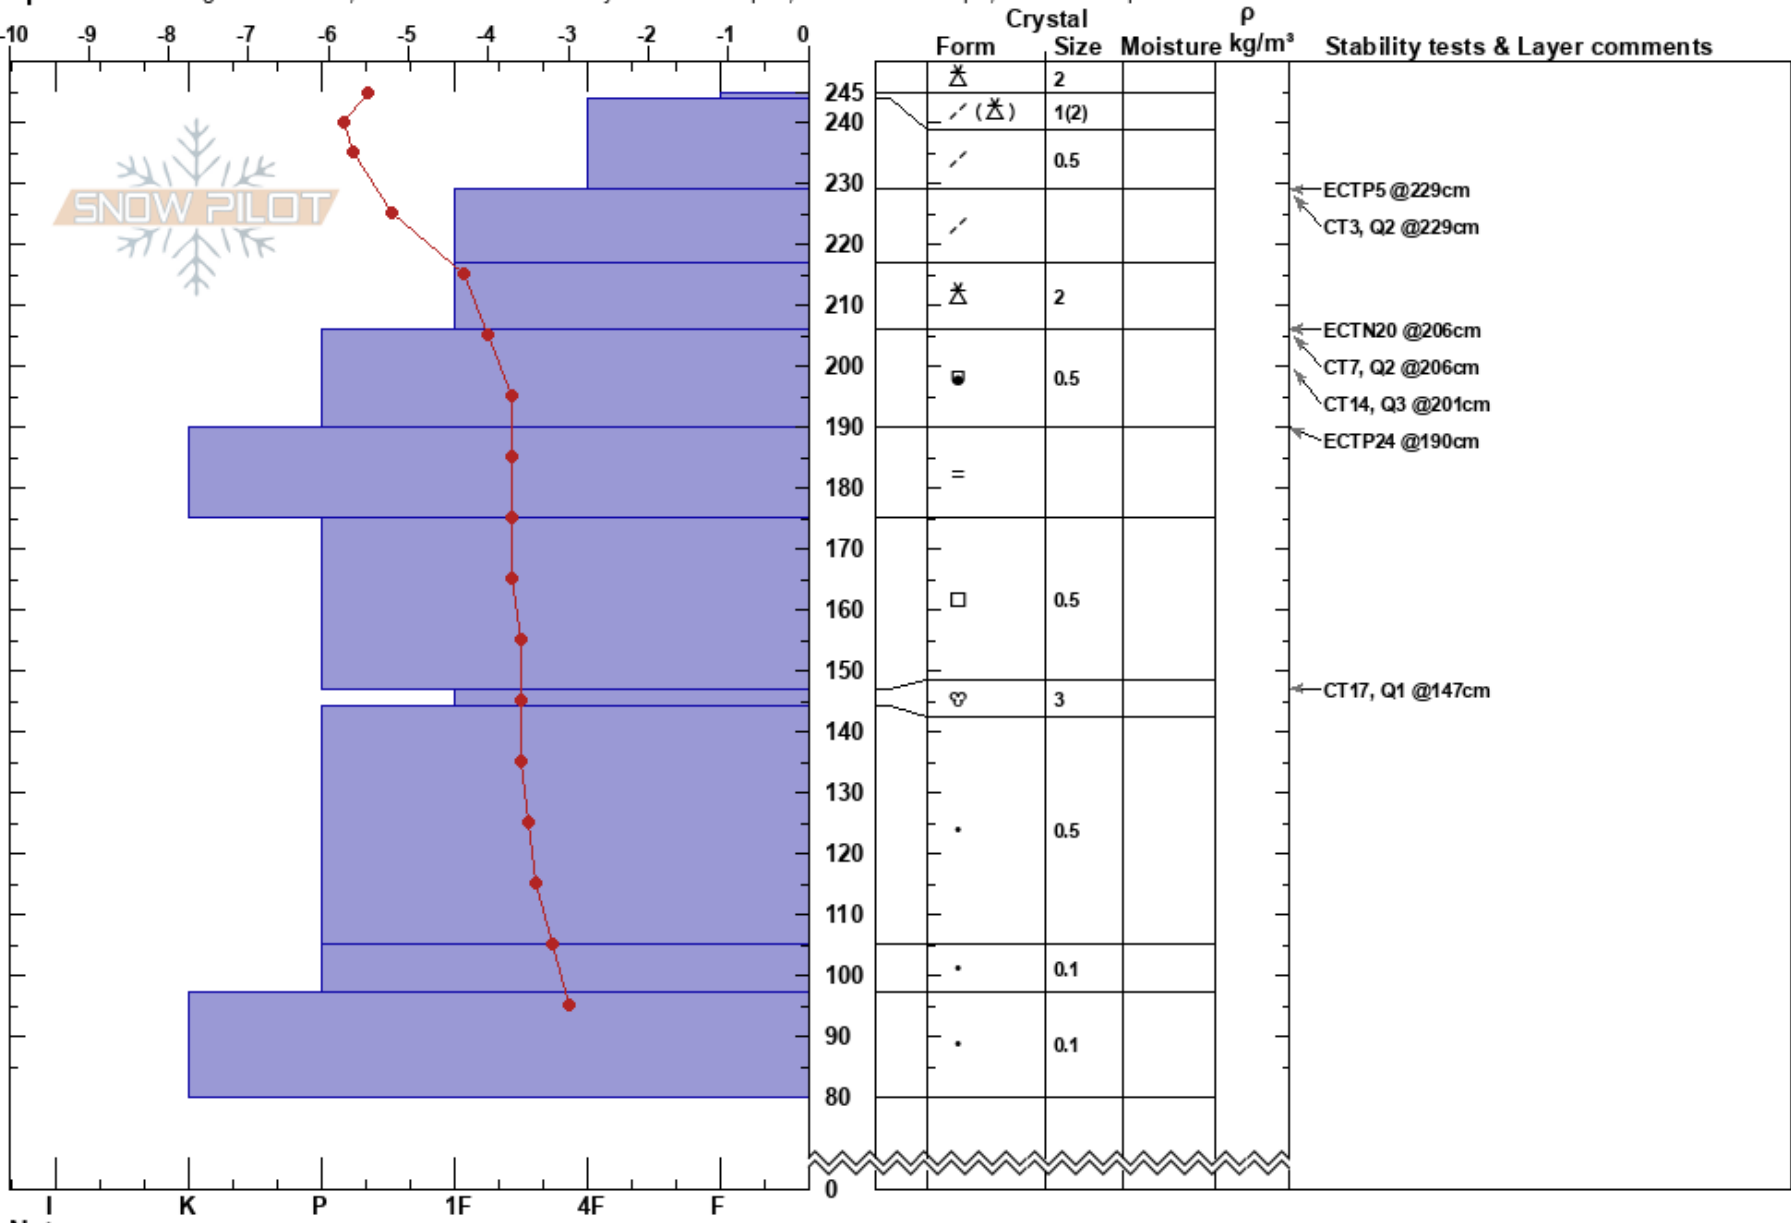

Kellogg Peak Marker 5  
 Silver Valley Area  
 ID  
 Elevation: 6221 ft  
 Aspect: 350°

morgan winchester  
 02/03/2021 - 1:15pm  
 Co-ord: 47.48860N, -116.12980W  
 Slope Angle: 34°  
 Wind Loading: previous

Stability: Fair  
 Air Temperature: -8°C  
 Sky Cover: OVC  
 Precipitation: S1  
 Wind: SW Calm

HS:245  
 PF:60  
 206-190cm:Problematic layer

Specifics: Pit dug in a Ski Area; Recent avalanche activity on similar slopes; Ski tracks on slope; We skied slope