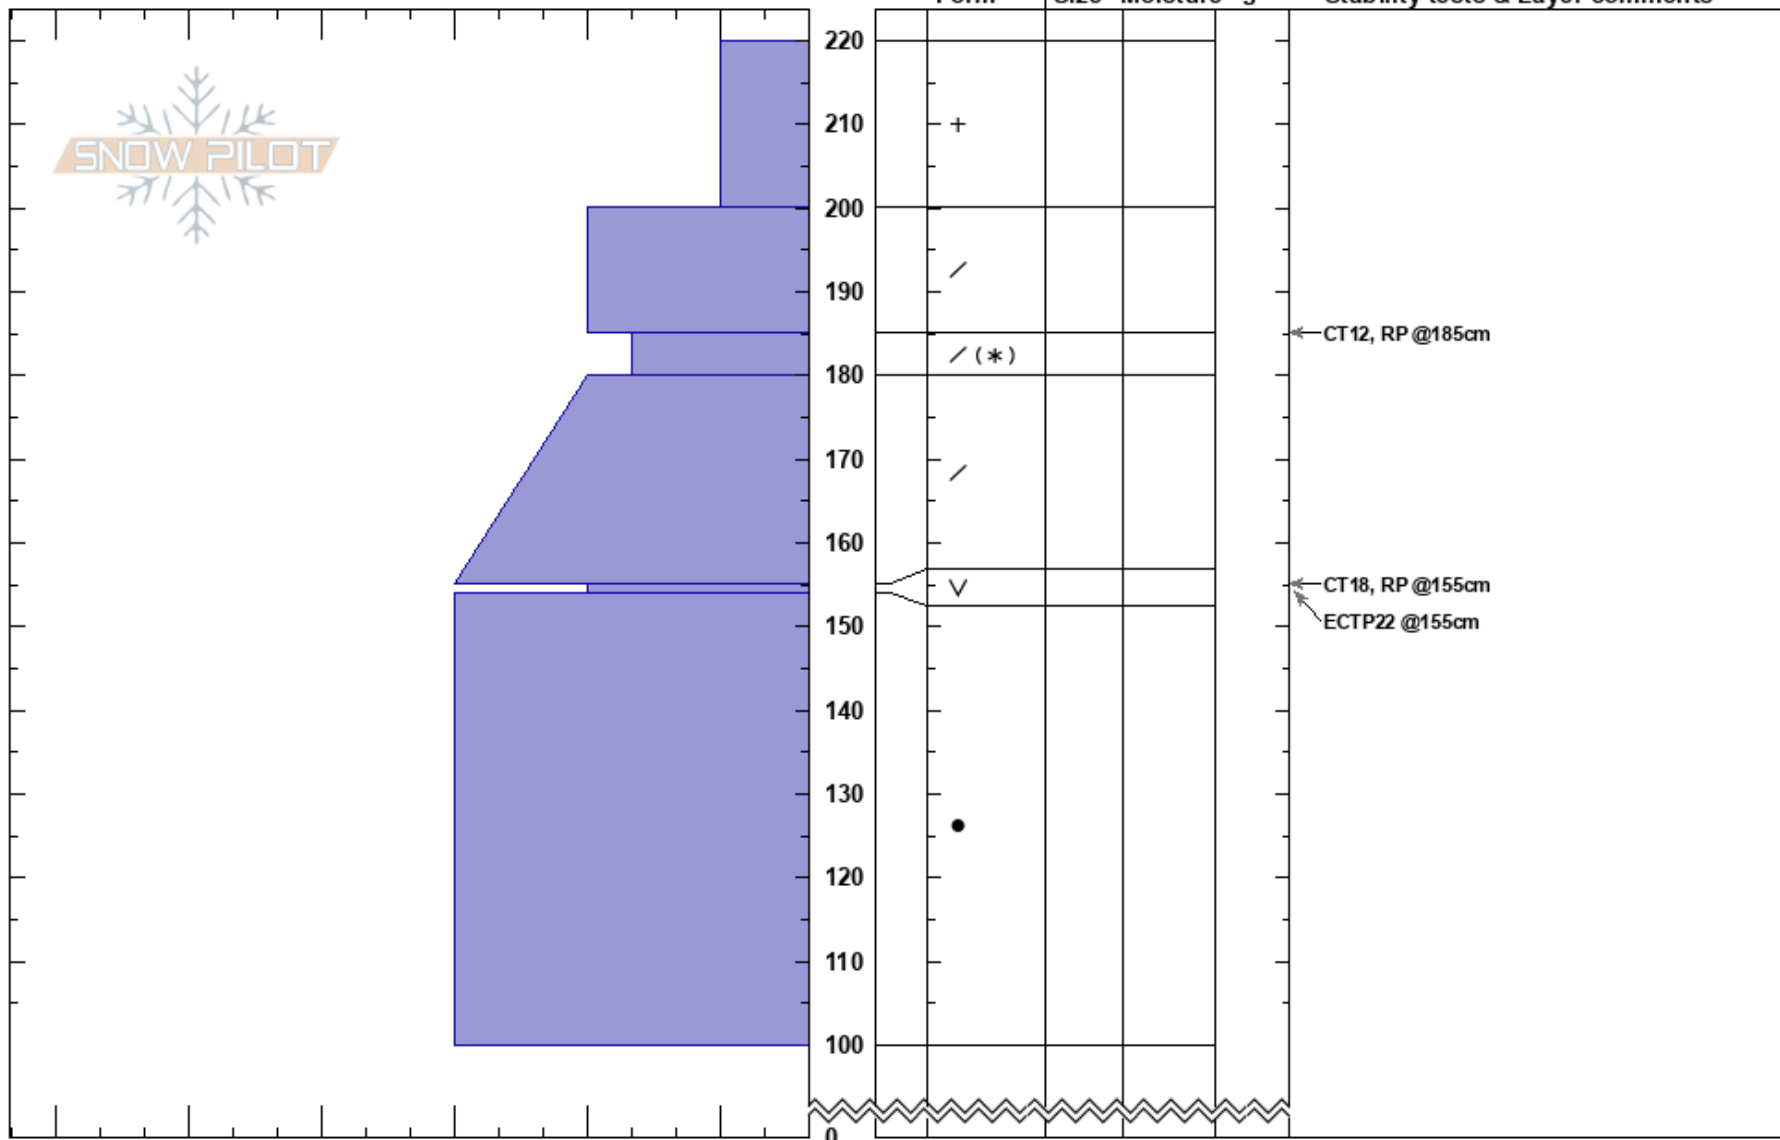

Lucky Dog
 Snake River Range
 WY
 Elevation: 8914 ft
 Aspect:
 Specifics: We skied slope

John Wauters
 02/02/2021 - 11:00am
 Co-ord: 43.26535N, -110.86889W
 Slope Angle:
 Wind Loading:

Stability:
 Air Temperature:
 Sky Cover:
 Precipitation:
 Wind:

HS:220
 PF:45 155-154cm:Problematic layer
 PS:25

Notes: