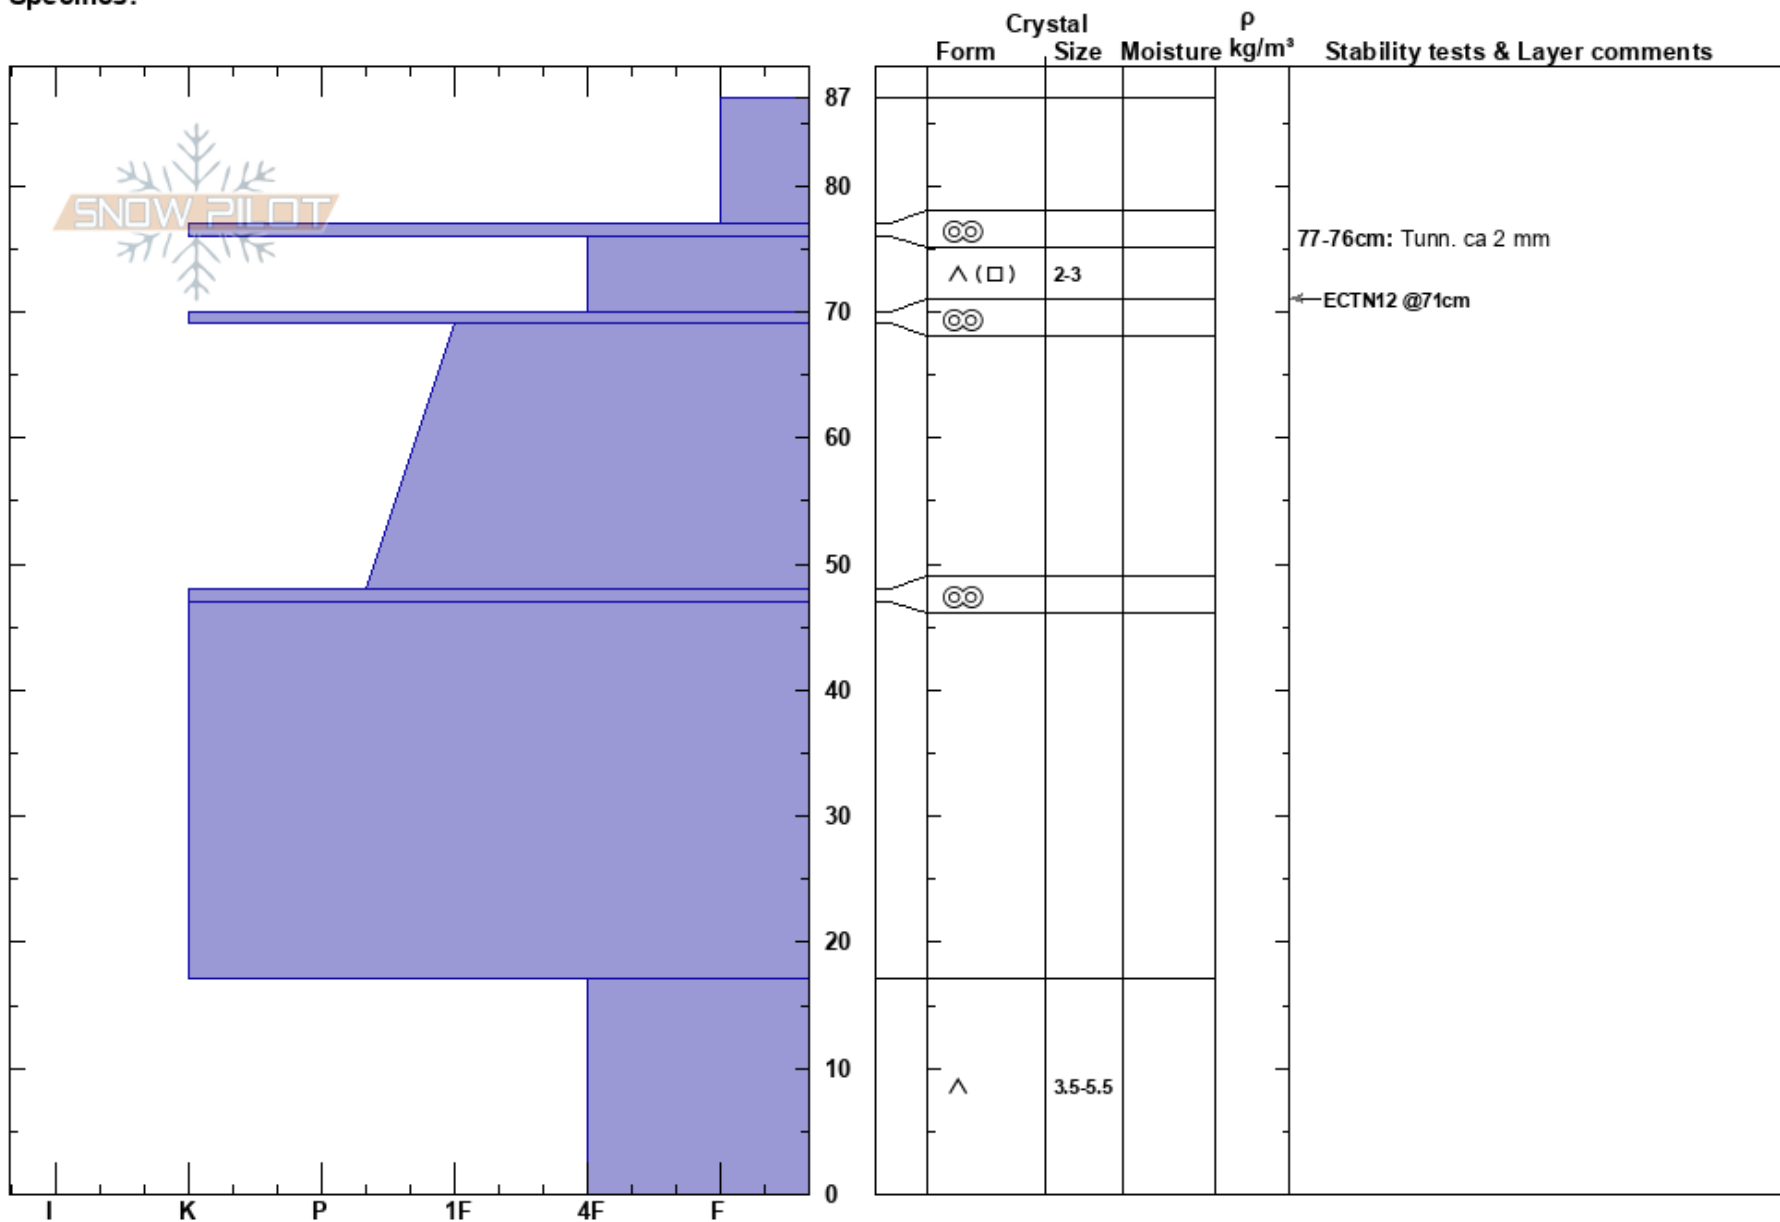

Guoblavagge-kårsa
 Abisko
 Sweden
Elevation: 1280 m
Aspect: SW
Specifics:

Stefan Hedlund
 03/02/2021 - 12:00
Co-ord: 68.37602N, 18.39949E
Slope Angle: 29°
Wind Loading:

Stability:
Air Temperature:
Sky Cover: CLR
Precipitation: NO
Wind: NE Light Breeze

HS:87
PF:25
 77-76cm: Tunn. ca 2 mm
 77-76cm: Problematic layer

Notes: Kalfjäll. STenigt.