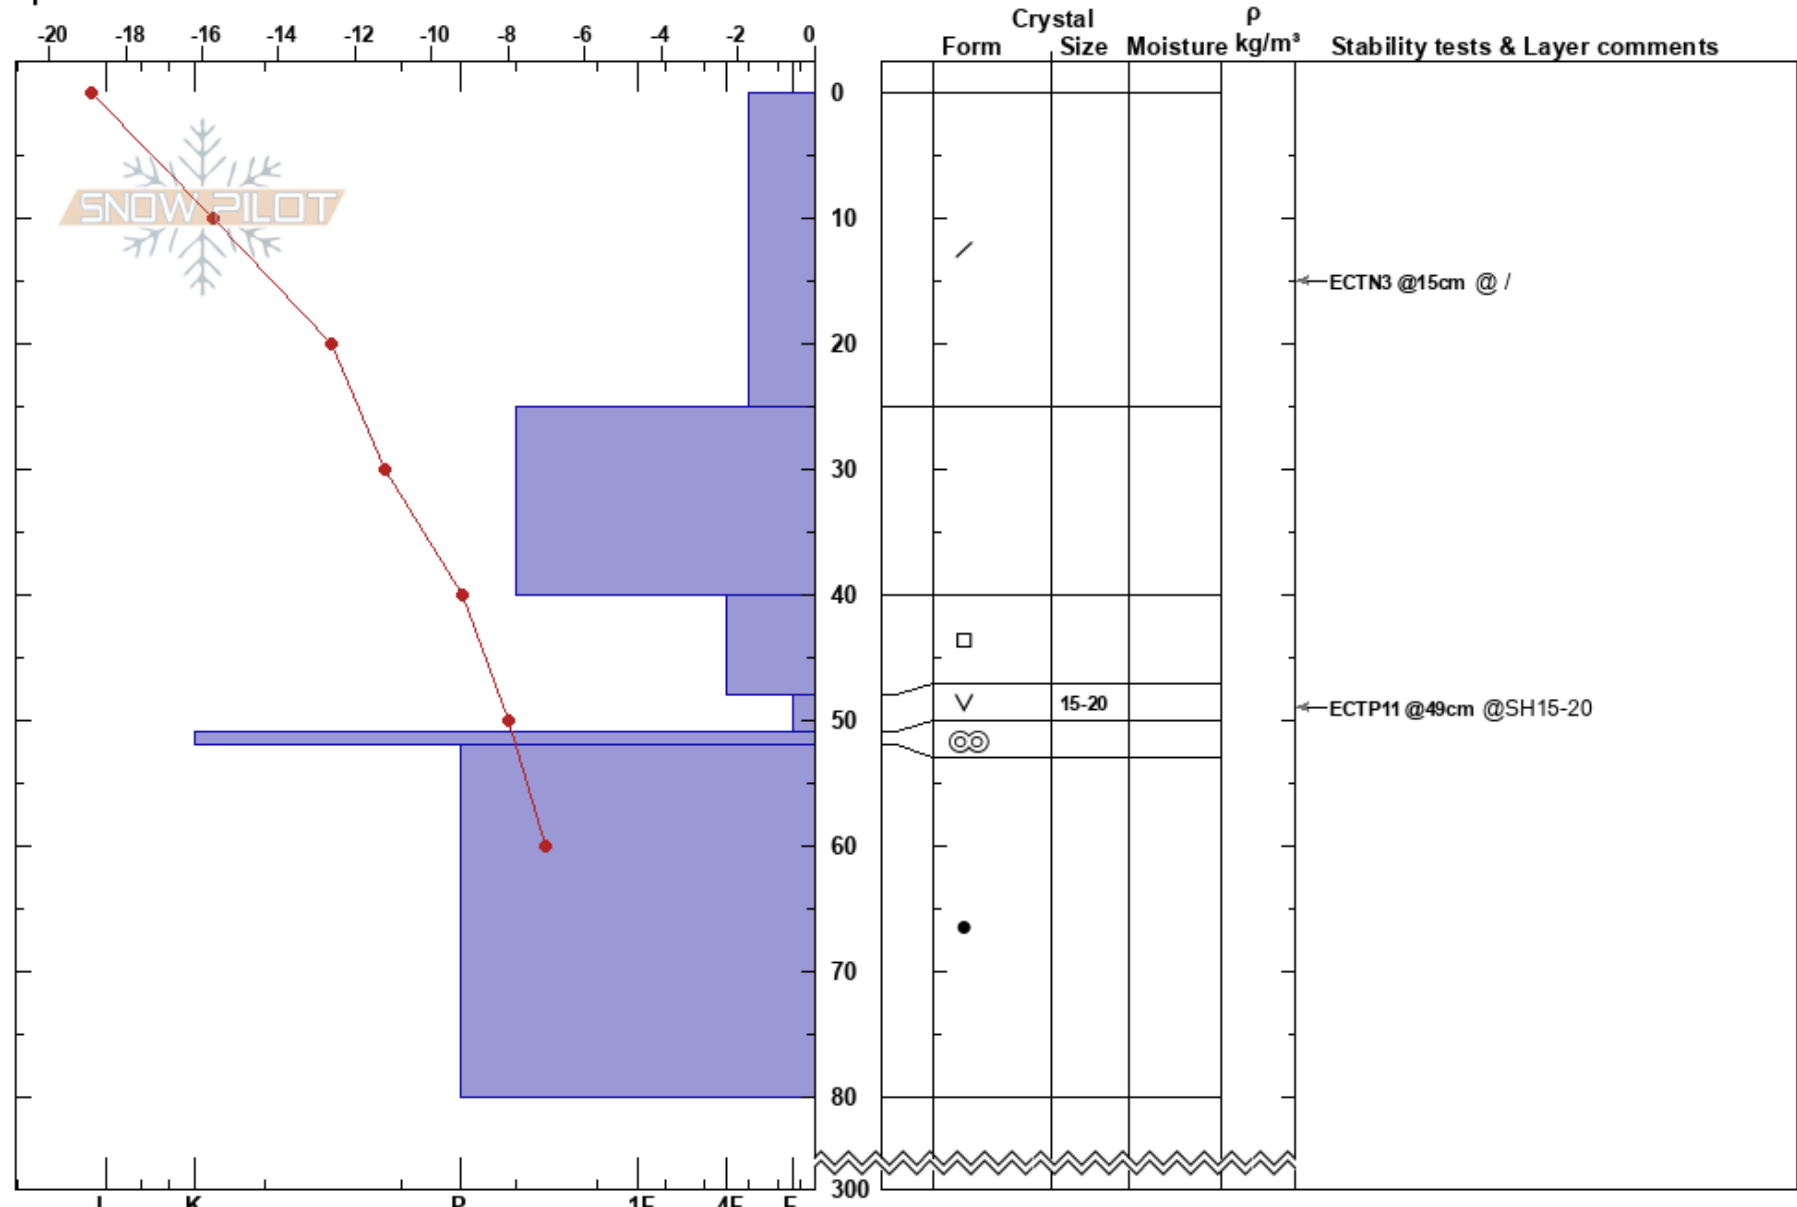

Ottfjället apelsin
 Våådalen
 Sweden
 Elevation: 801 m
 Aspect:
 Specifics:

Karin Trolin
 03/02/2021 - 12:00
 Co-ord: 33V 397002E 7005787N
 Slope Angle:
 Wind Loading: yes

Stability:
 Air Temperature: -18.5°C PF:30 48-51cm:Problematic layer
 Sky Cover: FEW
 Precipitation: NO
 Wind: E Moderate