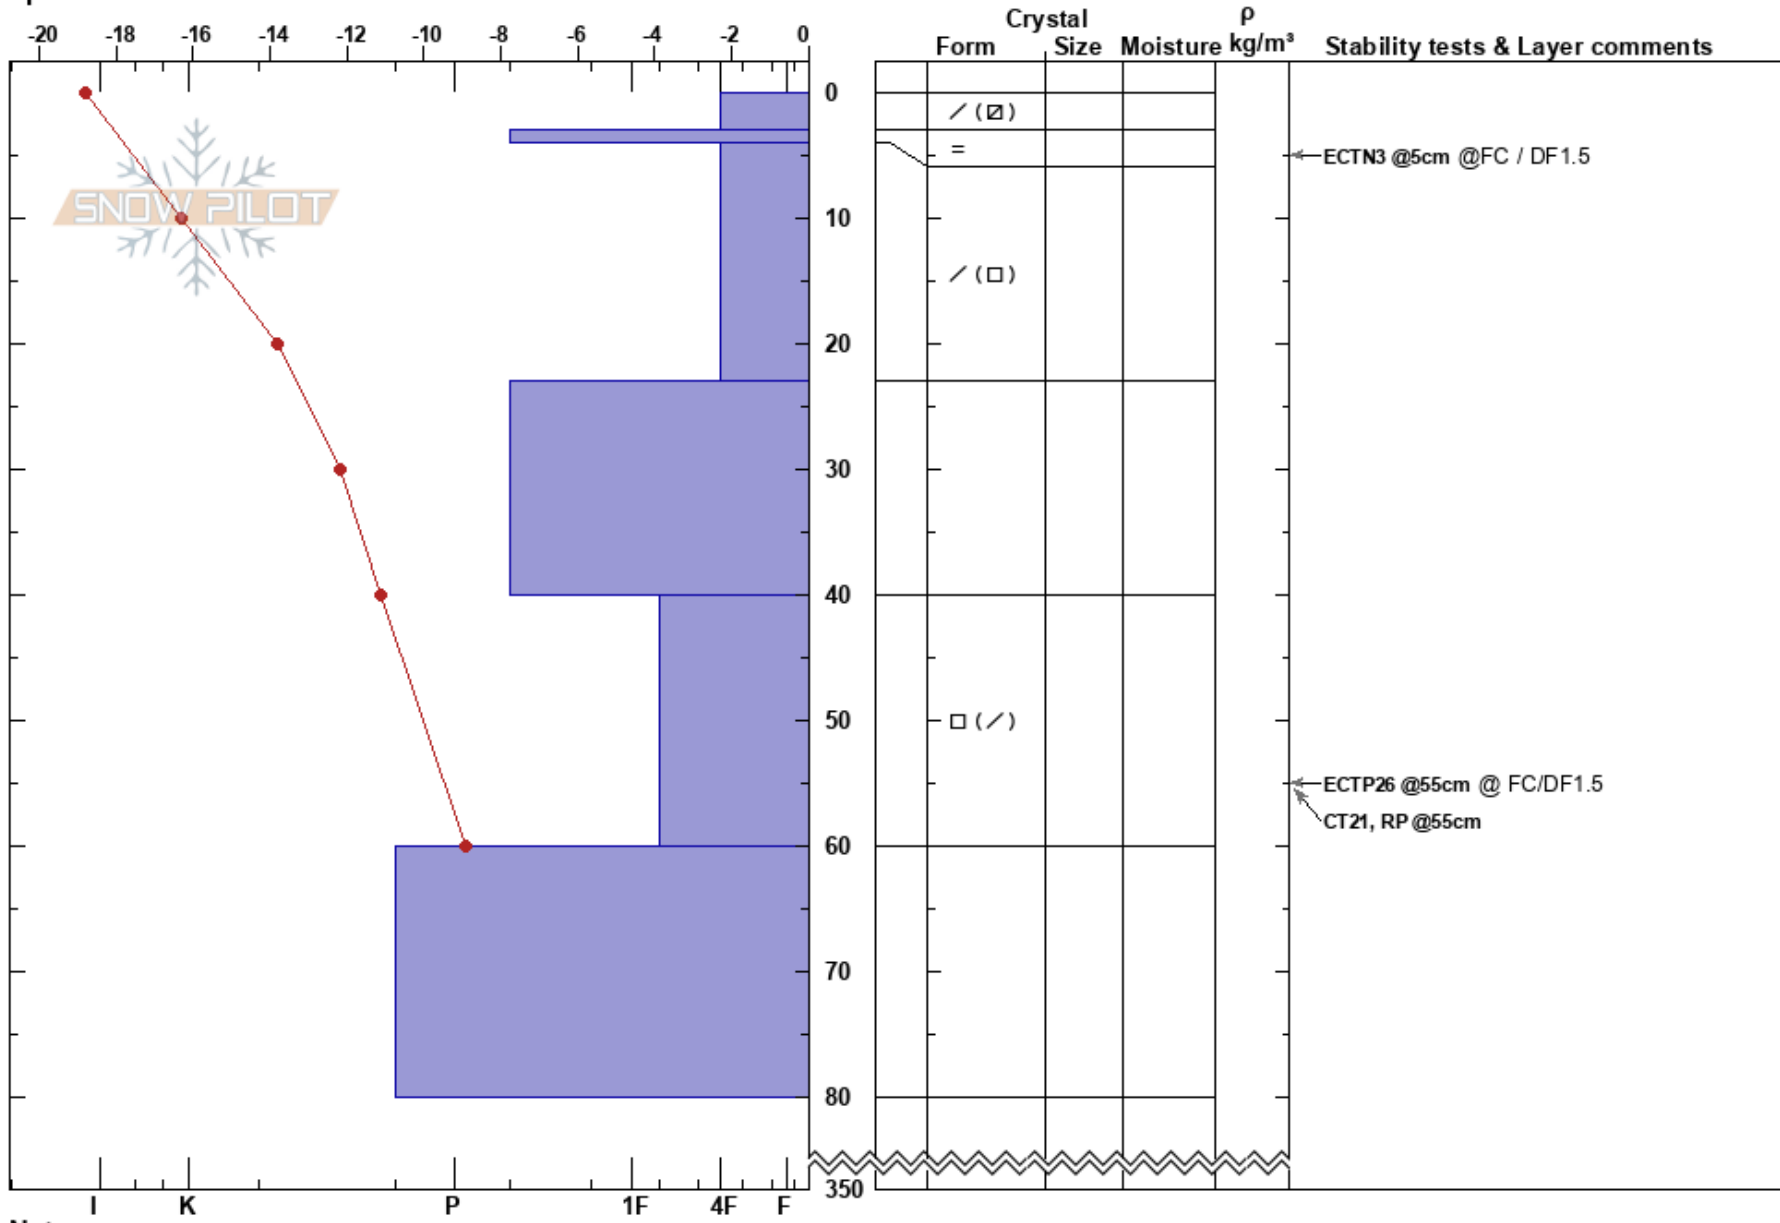

Ottfjället öster
 Våådalen
 Sweden
 Elevation: 950 m
 Aspect:
 Specifics:

Karin Trolin
 03/02/2021 - 10:40
 Co-ord: 33V 399640E 7006643N
 Slope Angle:
 Wind Loading: yes

Stability:
 Air Temperature: -19°C
 Sky Cover: FEW
 Precipitation: NO
 Wind: E Moderate

HS:350
 PF:35
 Layer Notes:

Notes: