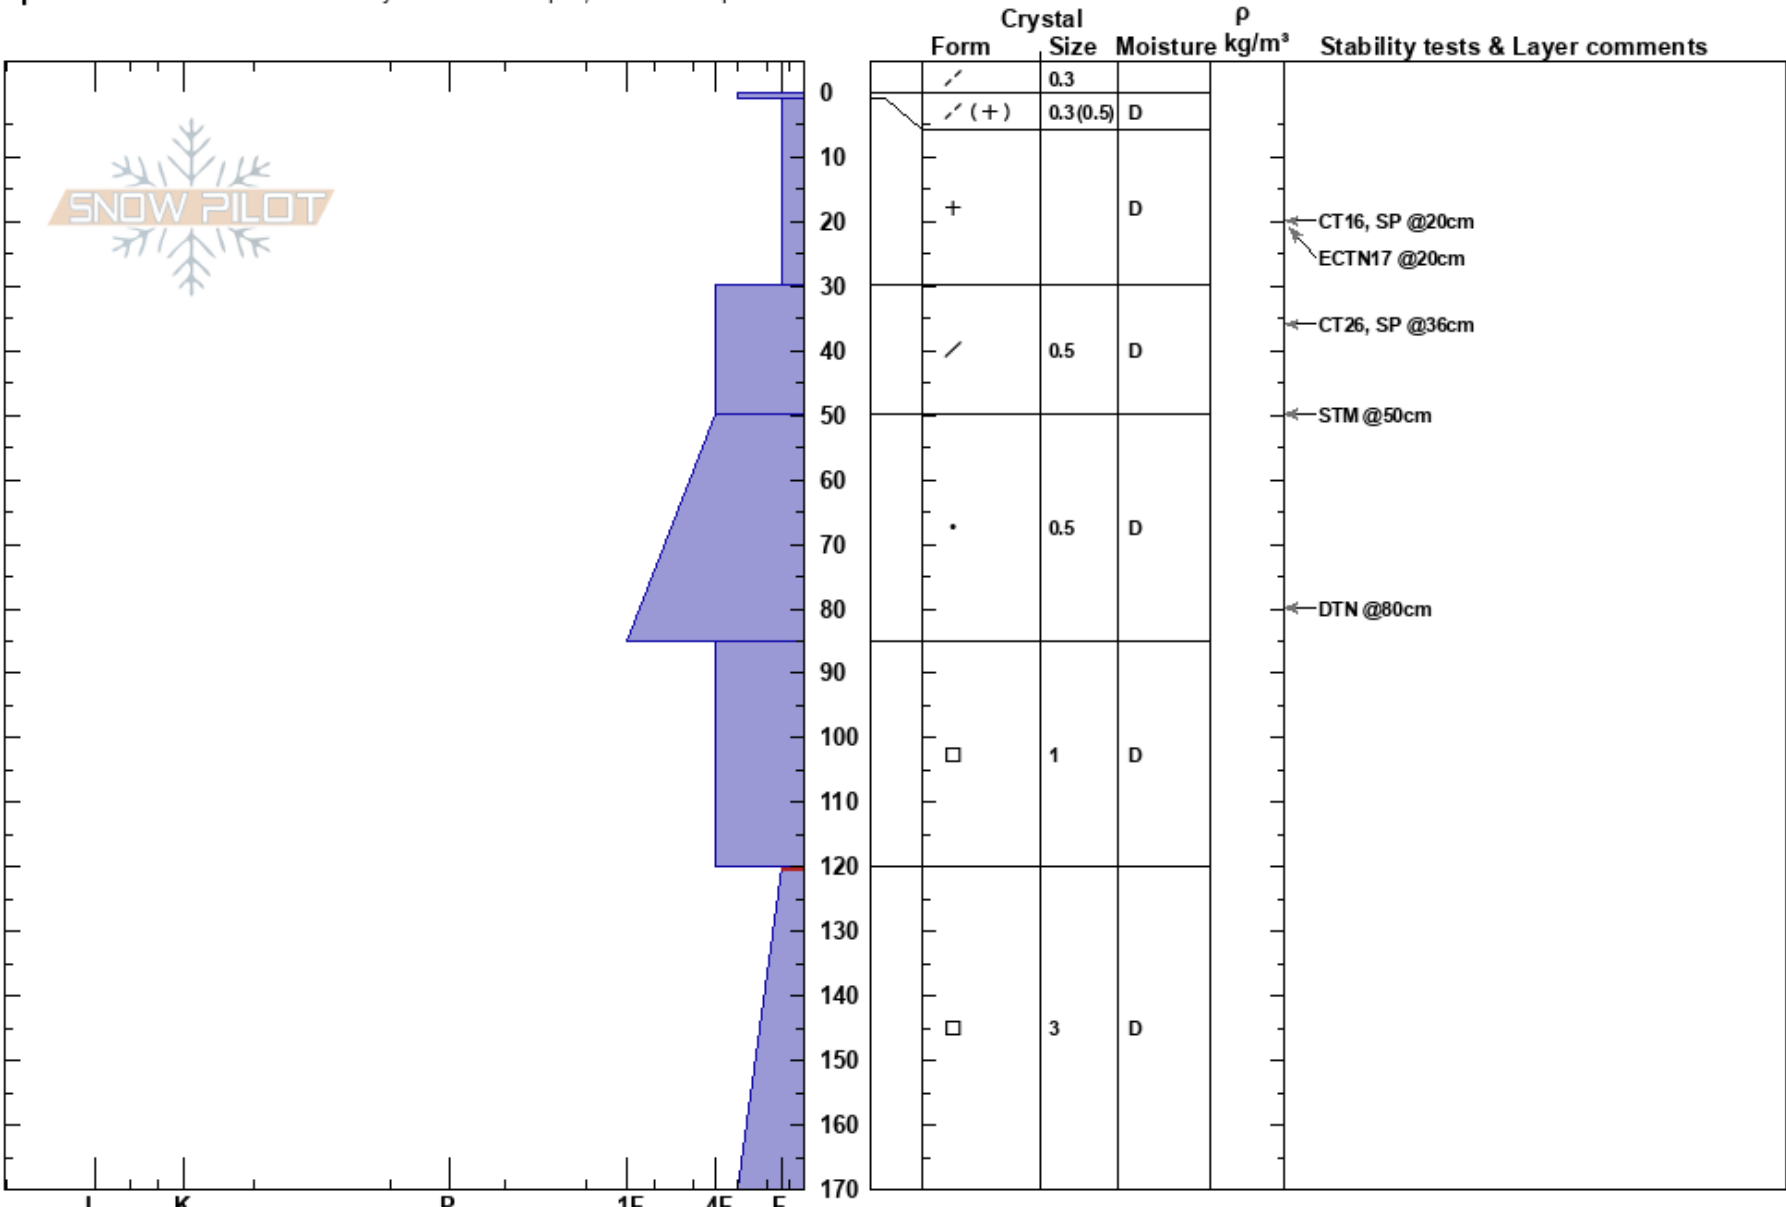

Red Pine Trees
 Wasatch Range
 UT
 Elevation: 9714 ft
 Aspect: NE

Sean Zimmerman-Wall
 02/02/2021 - 10:00am
 Co-ord: 40.54713N, -111.70335W
 Slope Angle: 10°
 Wind Loading: yes

Stability: Fair
 Air Temperature: 0°C
 Sky Cover: OVC
 Precipitation: NO
 Wind: S Moderate
 HS: 170
 PF: 40
 PS: 15
 120-170cm: Problematic layer

Specifics: Recent avalanche activity on different slopes; We skied slope

Notes: I K P 1F 4F F