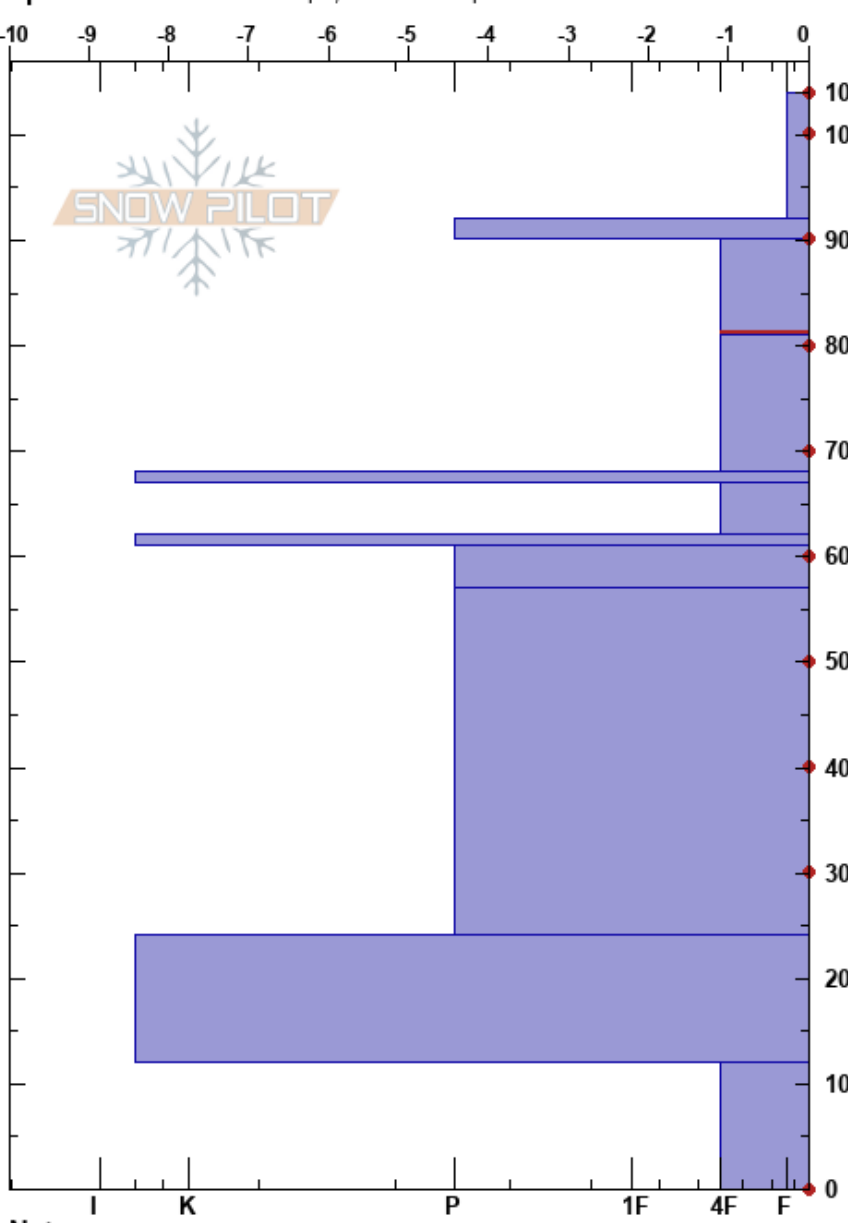

Steinskarfjellet low  
 Kvaløya  
 Norway  
 Elevation: 233 m  
 Aspect: N  
 Specifics: Ski tracks on slope; We skied slope

Paul Velsand  
 09/05/2017 - 13:15  
 Co-ord: 33W 639468E 7732280N  
 Slope Angle: 5°  
 Wind Loading: no

Stability: Very Good HS:104 Layer Notes:  
 Air Temperature: 0.3°C PF:11 90-81cm:Problematic layer  
 Sky Cover: BKN  
 Precipitation: S-1  
 Wind: N Calm

Form	Crystal		Moisture	$\rho$ kg/m <sup>3</sup>	Stability tests & Layer comments
	Size				
*	4		M	150	
⊙	1		M	320	
♡	1-2		M	340	← ECTN27 @81cm 45 cm 45 on loose MF
♡	6		M	370	
■	6		M	370	
♡	3		M	410	
♡	1-2		M	430	
♡	2		D	350	
♡	6		M		

Notes: Snow height iButton: 115 cm.