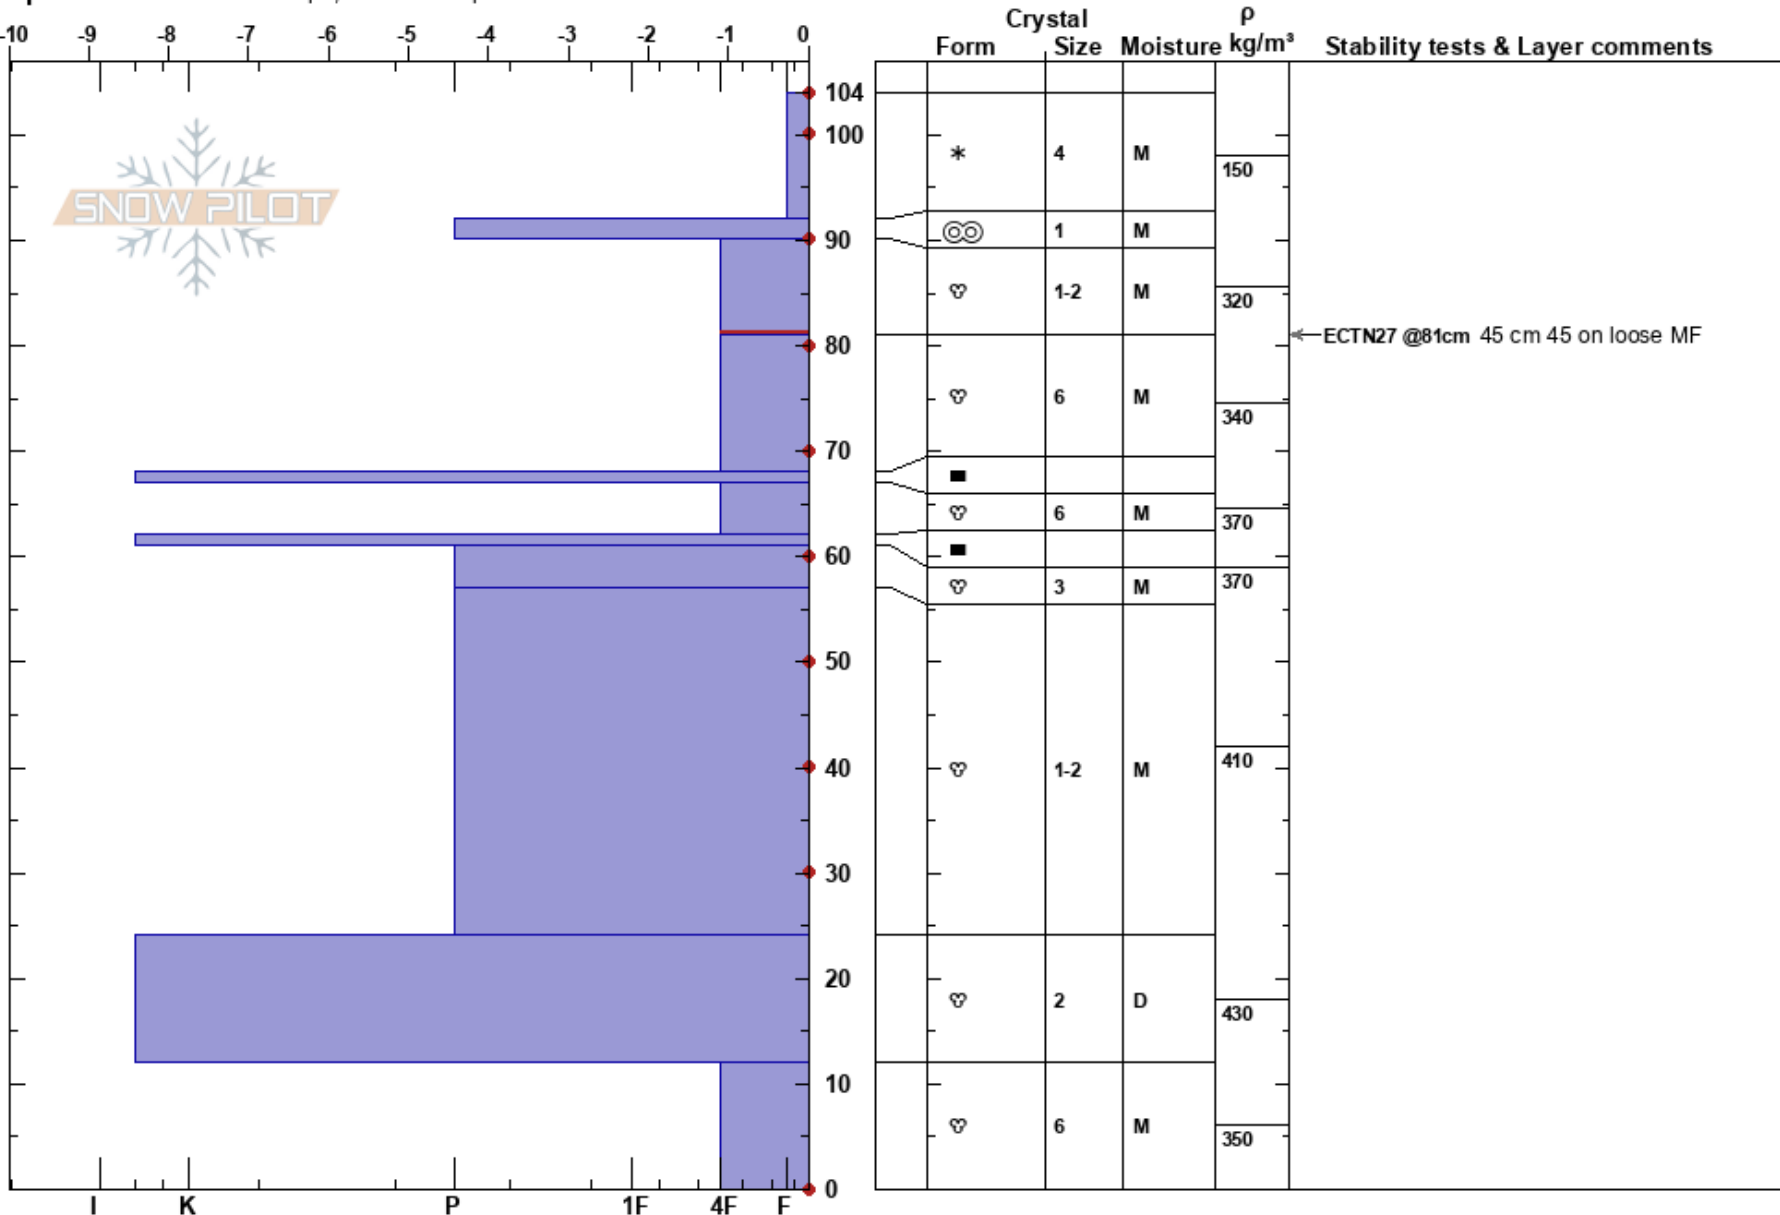

Steinskarfjellet low  
 Kvaløya  
 Norway  
 Elevation: 233 m  
 Aspect: N

Paul Velsand  
 09/05/2017 - 13:15  
 Co-ord: 33W 639468E 7732280N  
 Slope Angle: 5°  
 Wind Loading: no

Stability: Very Good HS:104 Layer Notes:  
 Air Temperature: 0.3°C PF:11 90-81cm:Problematic layer  
 Sky Cover: BKN  
 Precipitation: S-1  
 Wind: N Calm

Specifics: Ski tracks on slope; We skied slope

Notes: Snow height iButton: 115 cm.