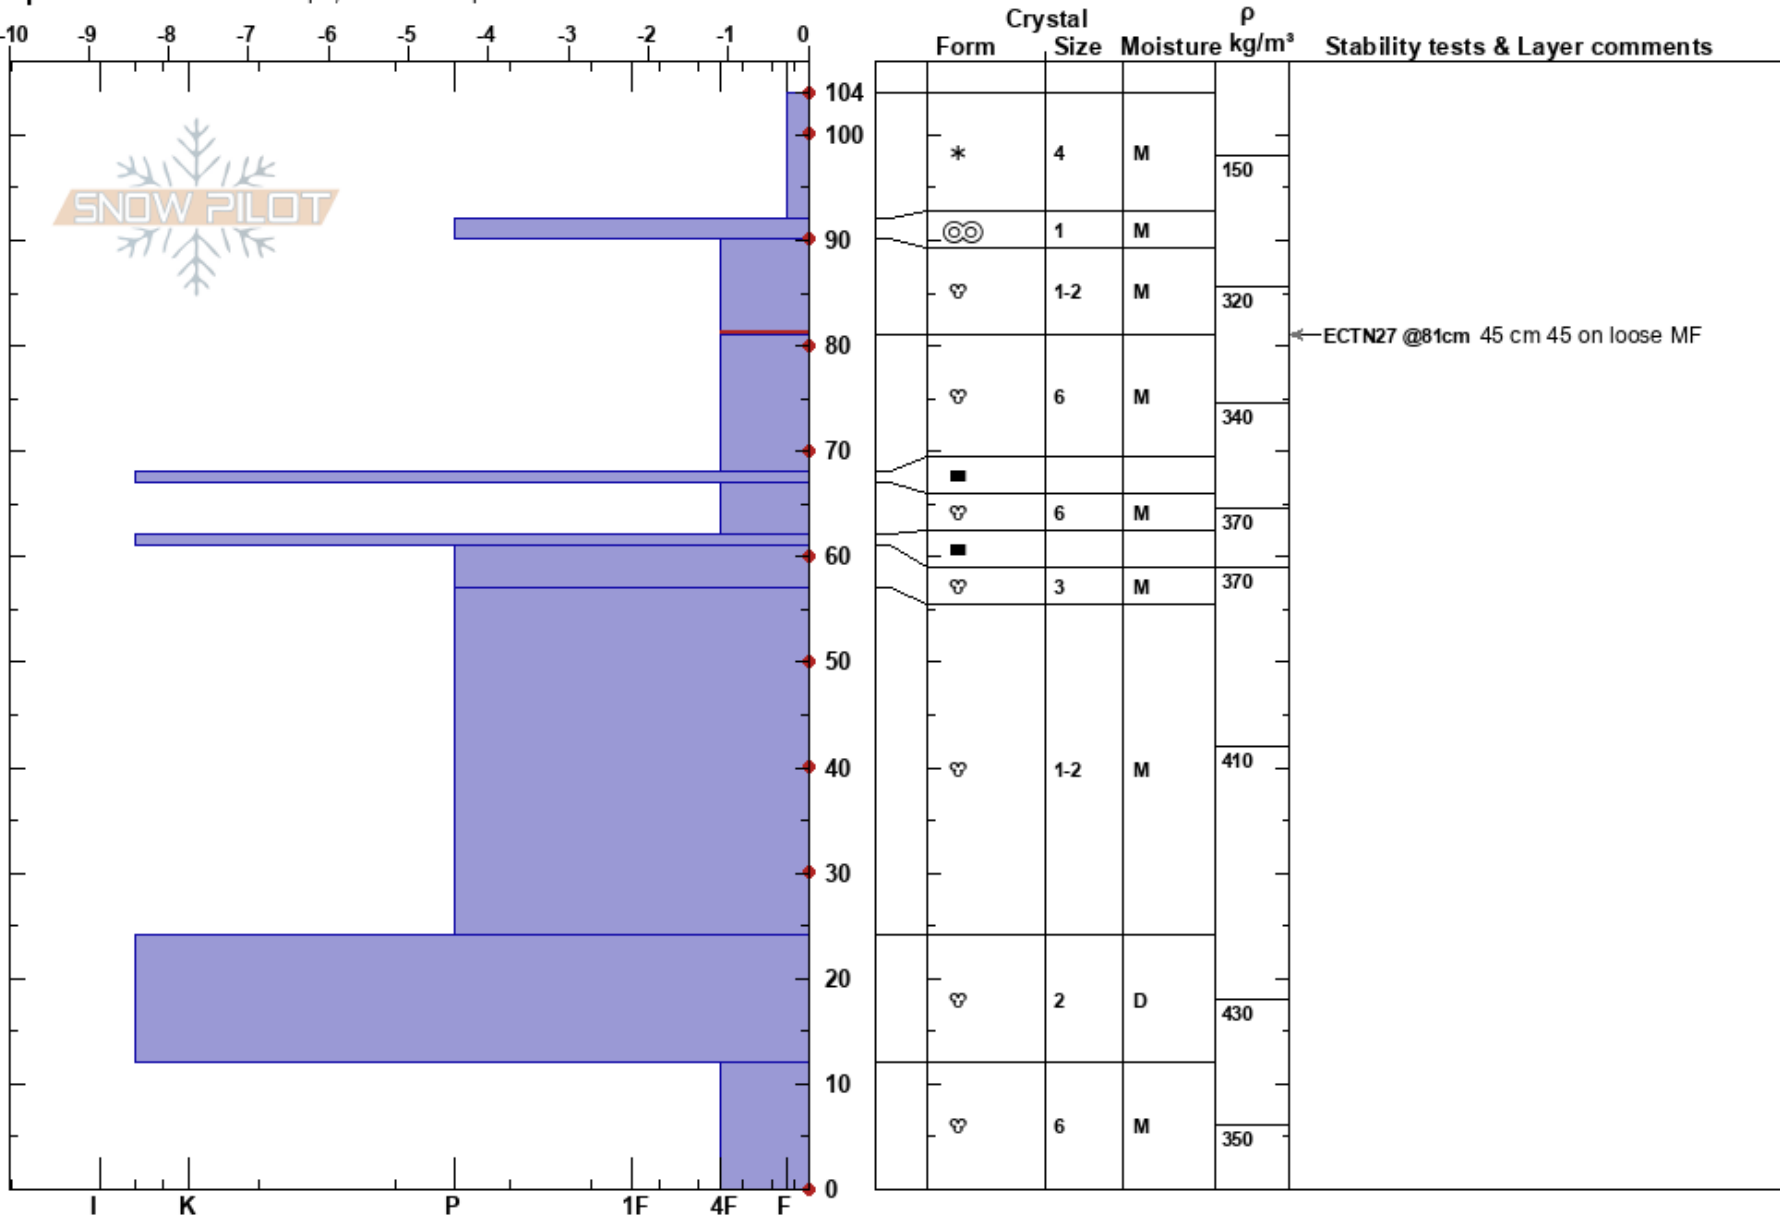

Steinskarfjellet low
 Kvaløya
 Norway
 Elevation: 233 m
 Aspect: N

Paul Velsand
 09/05/2017 - 13:15
 Co-ord: 33W 639468E 7732280N
 Slope Angle: 5°
 Wind Loading: no

Stability: Very Good HS:104
 Air Temperature: 0.3°C PF:11 90-81cm:Problematic layer
 Sky Cover: BKN
 Precipitation: S-1
 Wind: N Calm

Specifics: Ski tracks on slope; We skied slope

Notes: Snow height iButton: 115 cm.