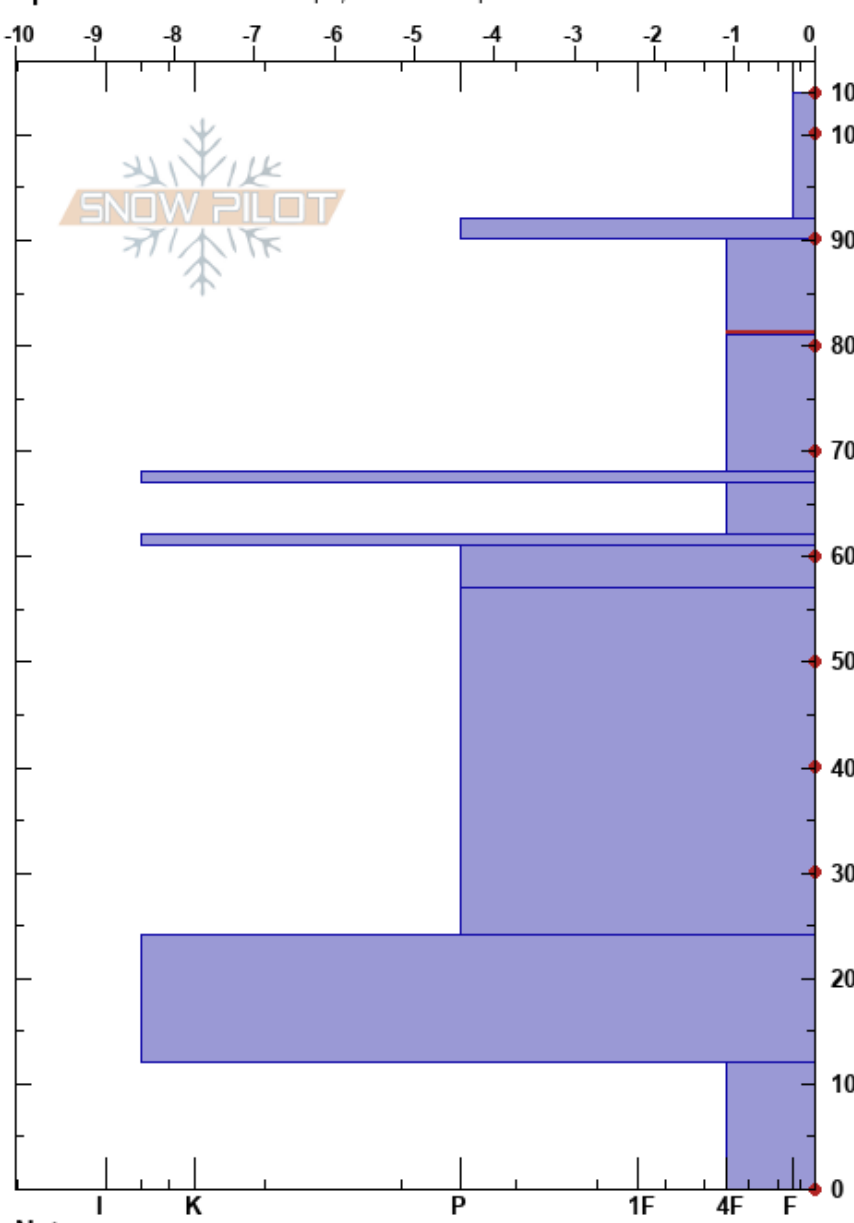

Steinskarfjellet low
 Kvaløya
 Norway
 Elevation: 233 m
 Aspect: N
 Specifics: Ski tracks on slope; We skied slope

Paul Velsand
 09/05/2017 - 13:15
 Co-ord: 33W 639468E 7732280N
 Slope Angle: 5°
 Wind Loading: no

Stability: Very Good
 Air Temperature: 0.3°C
 Sky Cover: BKN
 Precipitation: S-1
 Wind: N Calm

HS:104
 PF:11
 90-81cm:Problematic layer

Form	Crystal		Moisture	ρ kg/m ³	Stability tests & Layer comments
	Size				
*	4		M	150	
⊙⊙	1		M	320	
♡	1-2		M	340	← ECTN27 @81cm 45 cm 45 on loose MF
♡	6		M	370	
■	6		M	370	
♡	3		M	410	
♡	1-2		M	430	
♡	2		D	350	
♡	6		M		

Notes: Snow height iButton: 115 cm.