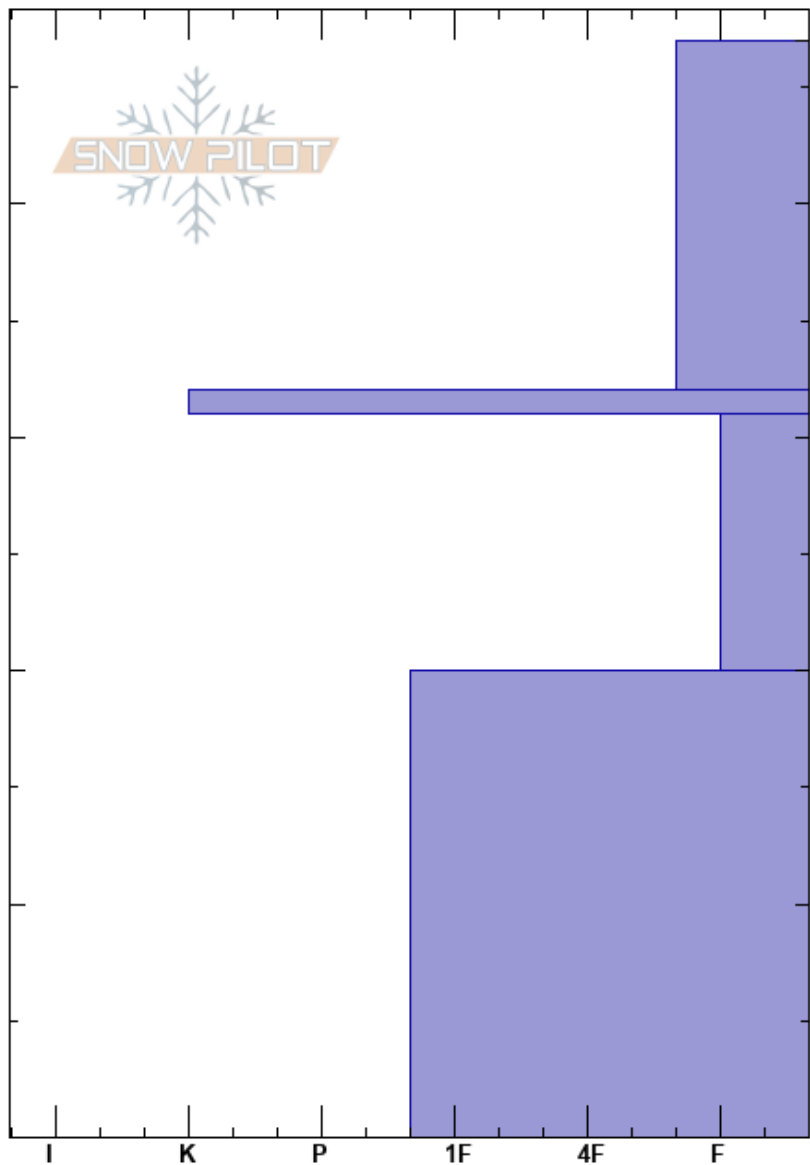

Throne North
 Bridger Range
 MT
 Elevation: 8400 ft
 Aspect: 330°
 Specifics:

Ian Hoyer
 02/02/2021 - 1:00pm
 Co-ord: 45.88258N, -110.95235W
 Slope Angle: 17°
 Wind Loading: no

Stability:
 Air Temperature:
 Sky Cover: CLR
 Precipitation: NO
 Wind: N Light Breeze

HS:47
 Layer Notes:
 31-20cm: Problematic layer

Crystal Form	Crystal Size	Moisture	ρ kg/m ³	Stability tests & Layer comments
/				
■				
□	2			
⊙(∧)	46			
				ECTX Column crumbled

Notes: