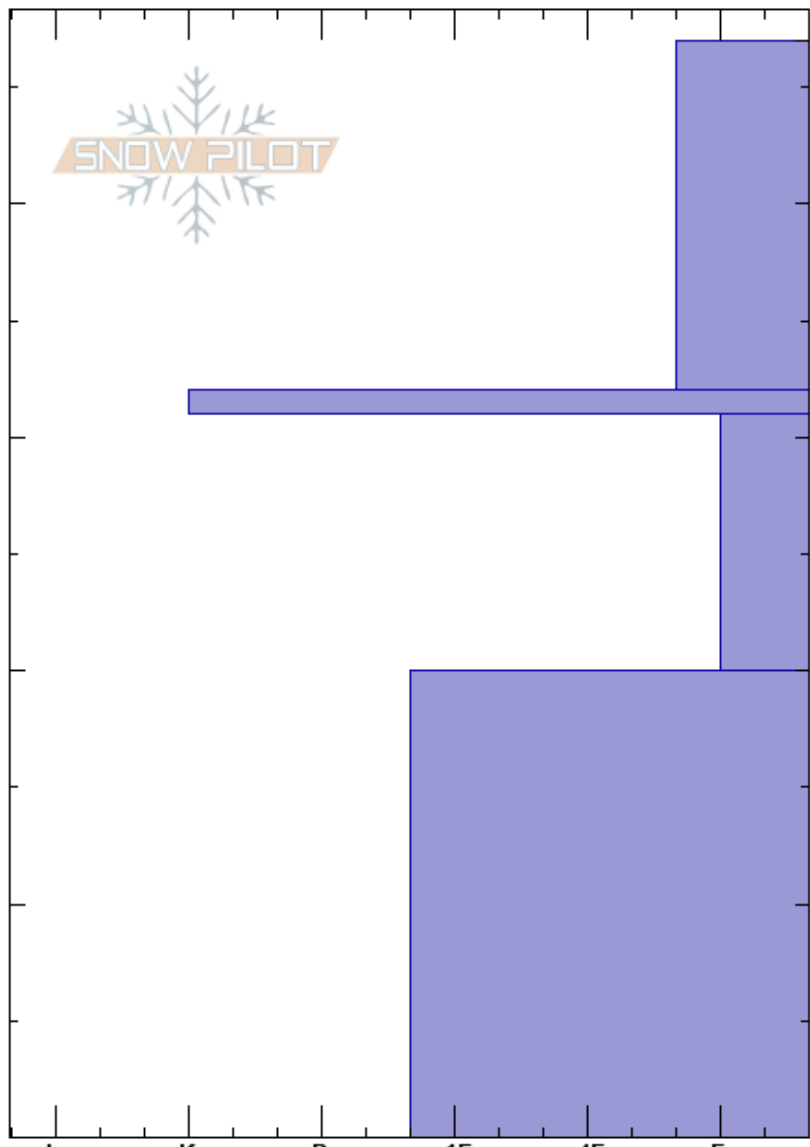

Throne North
 Bridger Range
 MT
 Elevation: 8400 ft
 Aspect: 330°
 Specifics:

Ian Hoyer
 02/02/2021 - 1:00pm
 Co-ord: 45.88258N, -110.95235W
 Slope Angle: 17°
 Wind Loading: no

Stability:
 Air Temperature:
 Sky Cover: CLR
 Precipitation: NO
 Wind: N Light Breeze

HS:47
 Layer Notes:
 31-20cm: Problematic layer

Crystal Form	Crystal Size	Moisture	ρ kg/m ³	Stability tests & Layer comments
/				
■				
□	2			
⊙(Λ)	46			

ECTX Column crumbled

Notes: