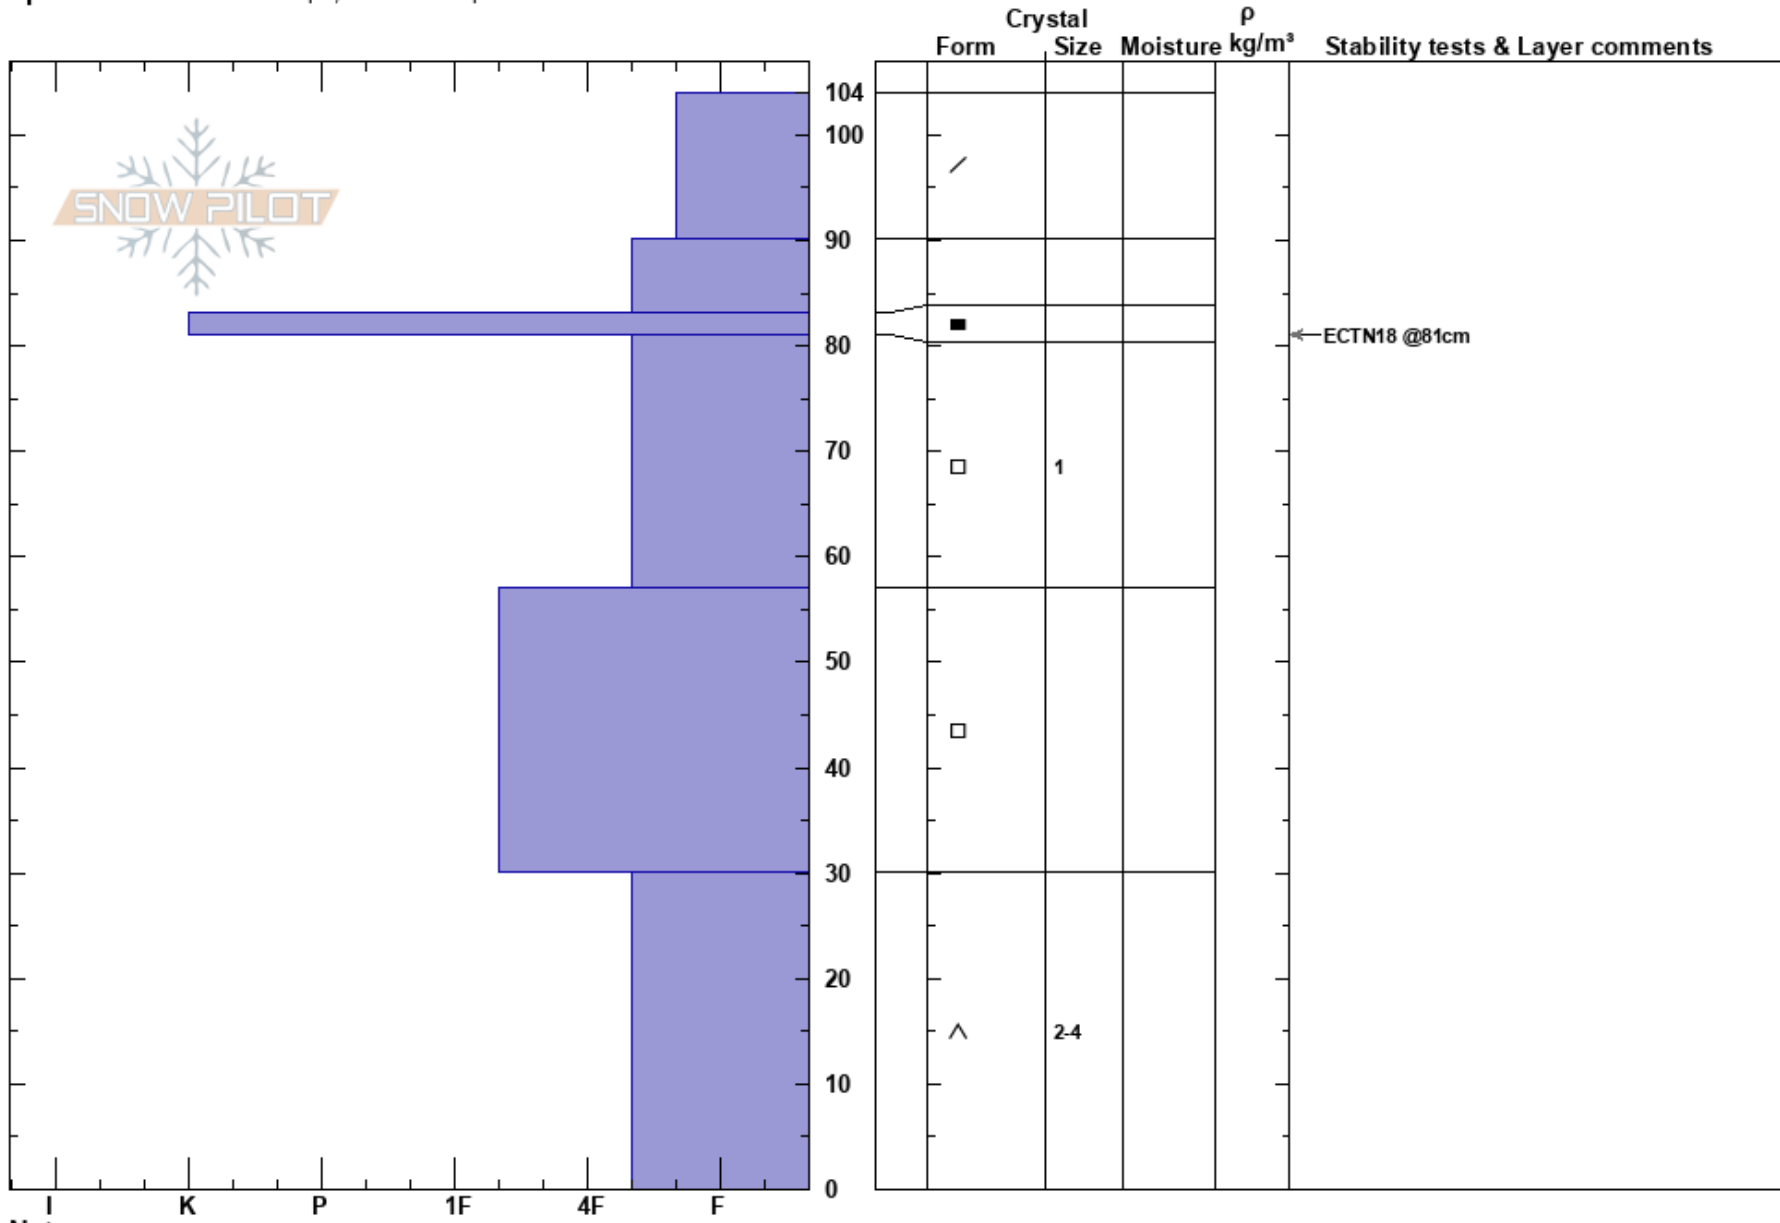

Throne East
 Bridger Range
 MT
 Elevation: 8000 ft
 Aspect: 32°
 Specifics: Ski tracks on slope; We skied slope

Ian Hoyer
 02/02/2021 - 12:00pm
 Co-ord: 45.88473N, -110.94971W
 Slope Angle: 90°
 Wind Loading: no

Stability: Good
 Air Temperature: 40°F
 Sky Cover: FEW
 Precipitation: NO
 Wind: S Light Breeze

HS:104
 Layer Notes:
 30-0cm: Problematic layer

Notes: