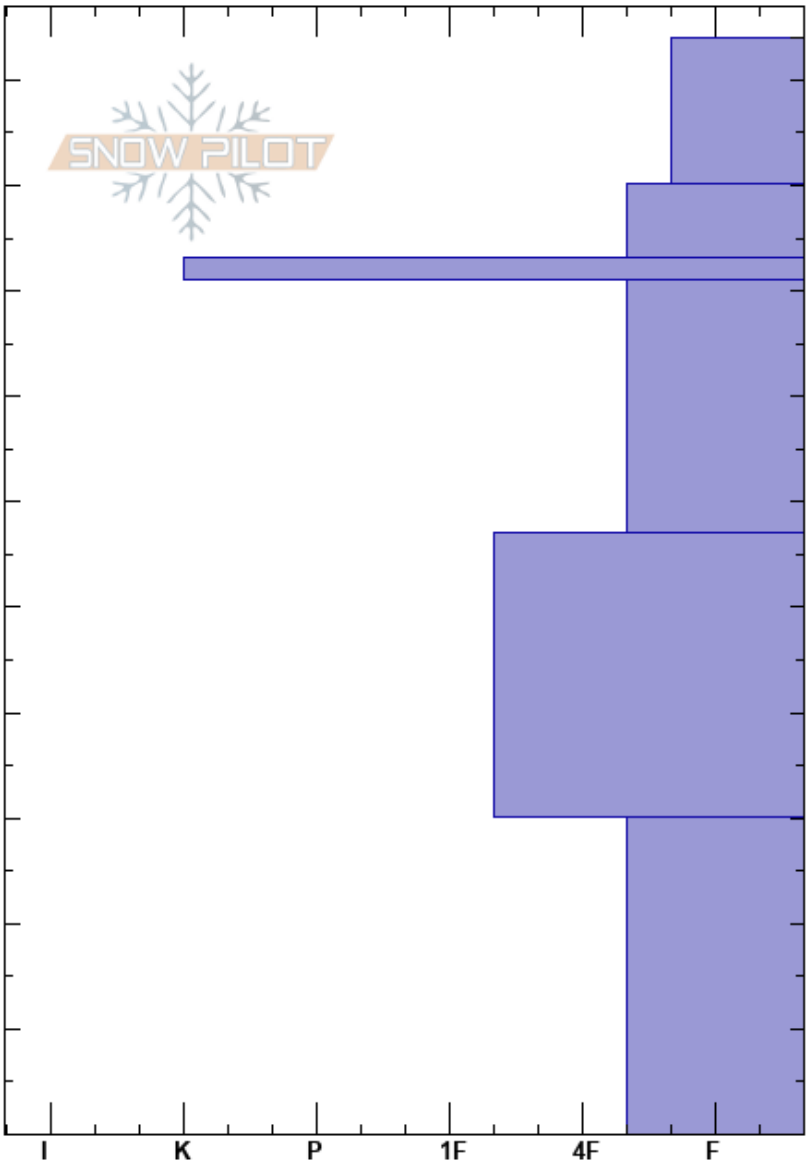

Throne East
 Bridger Range
 MT
 Elevation: 8000 ft
 Aspect: 32°
 Specifics: Ski tracks on slope; We skied slope

Ian Hoyer
 02/02/2021 - 12:00pm
 Co-ord: 45.88473N, -110.94971W
 Slope Angle: 90°
 Wind Loading: no

Stability: Good
 Air Temperature: 40°F
 Sky Cover: FEW
 Precipitation: NO
 Wind: S Light Breeze

HS:104
 Layer Notes:
 30-0cm: Problematic layer

Crystal Form	Crystal Size	Moisture	ρ kg/m ³	Stability tests & Layer comments
/				
■				← ECTN18 @81cm
□	1			
□				
^	2-4			