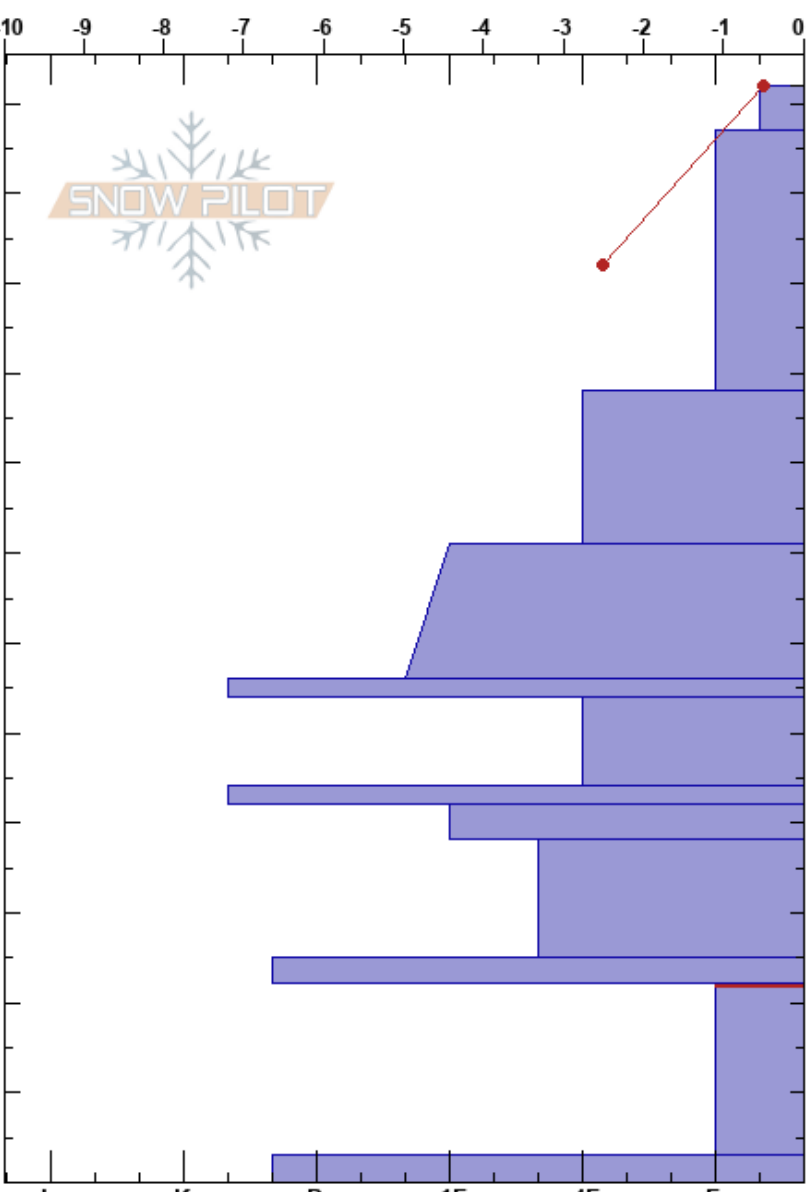

N Powderhouse short
Luther Pass
CA
Elevation: 8100 ft
Aspect: N

Clinton Culp
02/02/2021 - 1:30pm
Co-ord: 38.78900N, -119.98030W
Slope Angle: 23°
Wind Loading: previous

Stability: **Air Temperature:**
Sky Cover: OVC
Precipitation: S1
Wind: NE Light Breeze

HS:122
PF:77
PS:22
22-3cm: Problematic layer

Specifics: Collapsing, localized; Cracking; Ski tracks on slope; We skied slope

Form	Crystal Size	Moisture	ρ kg/m ³	Stability tests & Layer comments
+				
* (Δ)				
•				
•				← CT21, Q2 @80cm
.				
⊙				
⊠				← CT11, Q2 @50cm ← PST40/100 (End) @50cm
=				
•				
⊠				
⊙				← CT30, Q1 @21cm x2 ← ECTP23 @21cm ← PST60/100 (End) @21cm
⊠				
⊠				