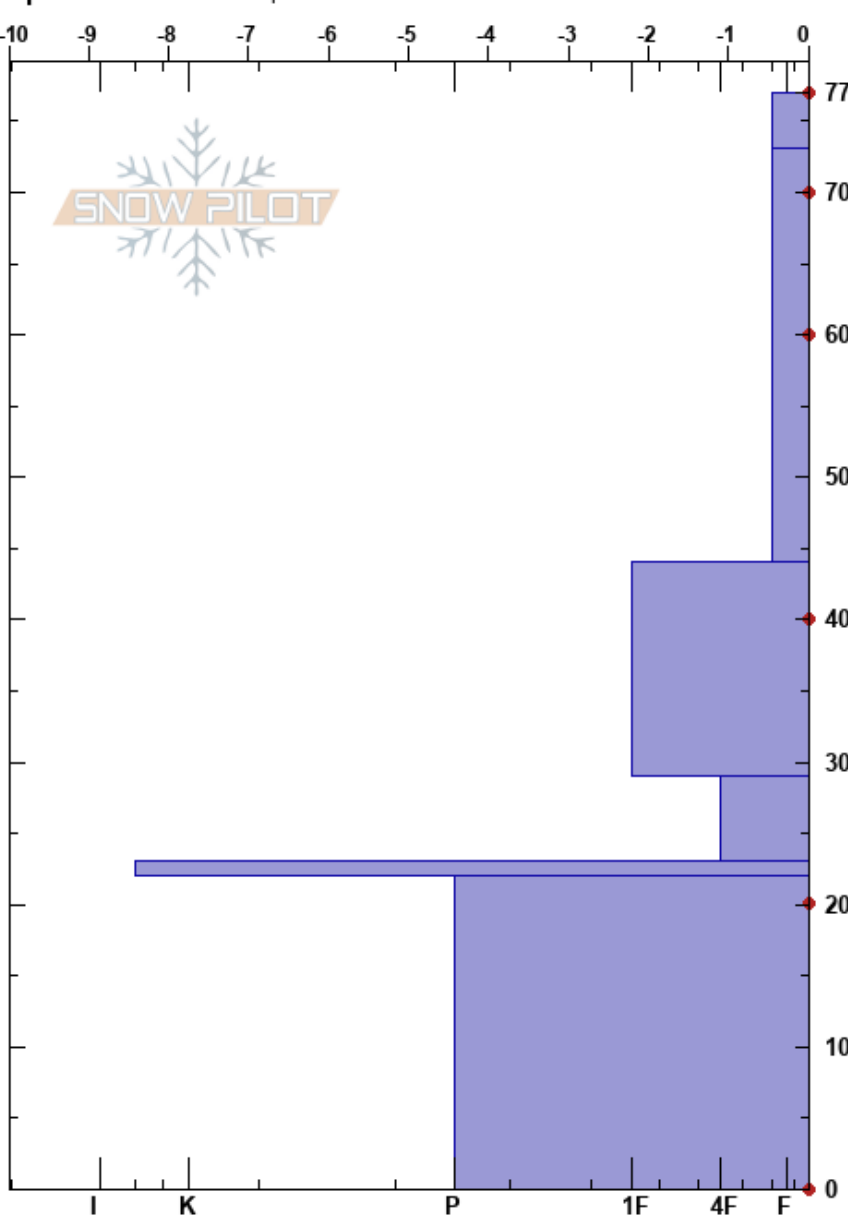

Fagerfjellet lo
 Tromsø mainland
 Norway
Elevation: 44 m
Aspect: SW
Specifics: We skied slope

Paul Velsand
 08/05/2017 - 13:45
Co-ord: 33W 663223E 7722625N
Slope Angle: 5°
Wind Loading: no

Stability: Very Good
Air Temperature: 0.8°C
Sky Cover: BKN
Precipitation: NO
Wind: NE Light Breeze

Layer Notes:

Form	Crystal		ρ kg/m ³	Stability tests & Layer comments
	Size	Moisture		
*	1.5	M		
♡	3-6	M	360	
♡	3-4	M	440	
♡	3-4	M	430	
■				
♡	2	M	370	

ECTX shovel break @ 0 cm

Notes: Snow height iButton: 0 cm.