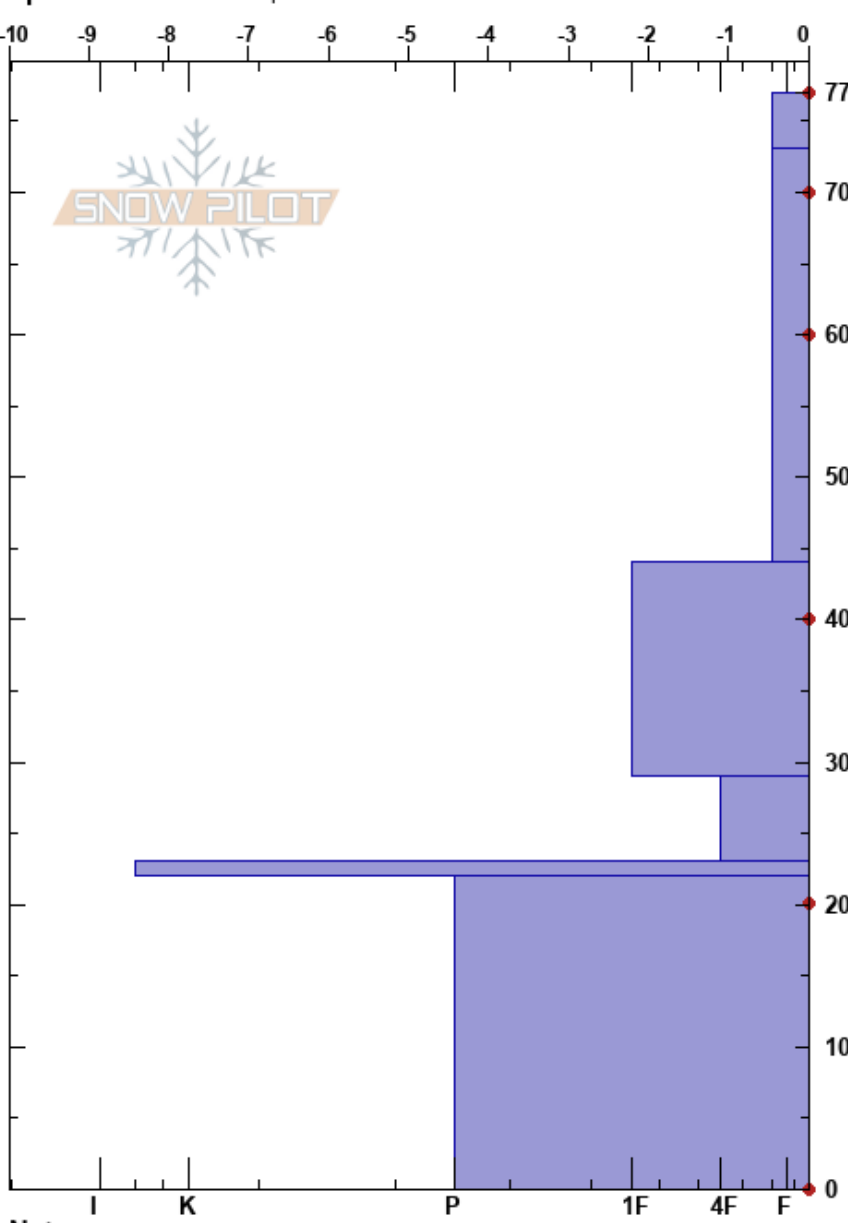

Fagerfjellet lo
 Tromsø mainland
 Norway
Elevation: 44 m
Aspect: SW
Specifics: We skied slope

Paul Velsand
 08/05/2017 - 13:45
Co-ord: 33W 663223E 7722625N
Slope Angle: 5°
Wind Loading: no

Stability: Very Good
Air Temperature: 0.8°C
Sky Cover: BKN
Precipitation: NO
Wind: NE Light Breeze

Layer Notes:

Form	Crystal Size	Moisture	ρ kg/m ³	Stability tests & Layer comments
*	1.5	M		
♡	3-6	M	360	
♡	3-4	M	440	
♡	3-4	M	430	
■				
♡	2	M	370	

ECTX shovel break @ 0 cm

Notes: Snow height iButton: 0 cm.