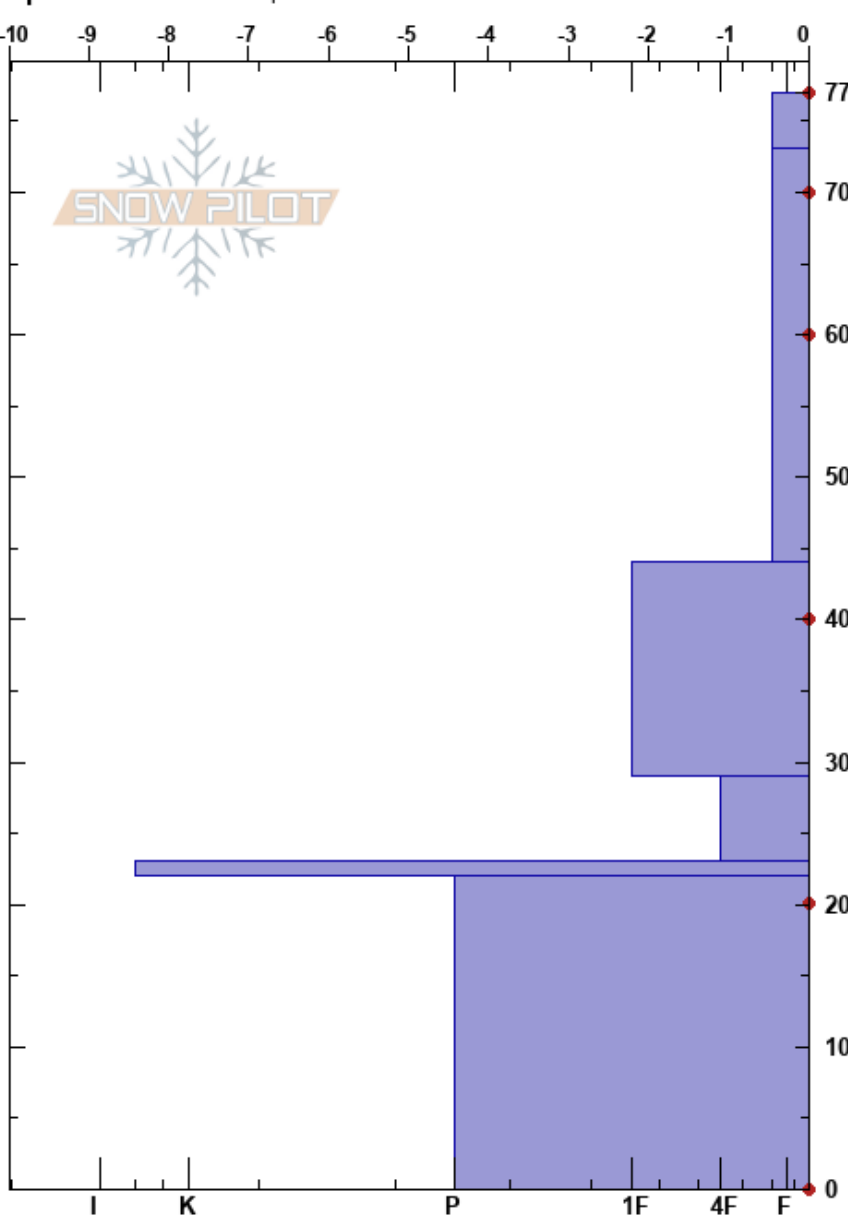

Fagerfjellet lo
 Tromsø mainland
 Norway
 Elevation: 44 m
 Aspect: SW
 Specifics: We skied slope

Paul Velsand
 08/05/2017 - 13:45
 Co-ord: 33W 663223E 7722625N
 Slope Angle: 5°
 Wind Loading: no

Stability: Very Good
 Air Temperature: 0.8°C
 Sky Cover: BKN
 Precipitation: NO
 Wind: NE Light Breeze

Layer Notes:

Form	Crystal		ρ kg/m ³	Stability tests & Layer comments
	Size	Moisture		
*	1.5	M		
♡	3-6	M	360	
♡	3-4	M	440	
♡	3-4	M	430	
■				
♡	2	M	370	

ECTX shovel break @ 0 cm

Notes: Snow height iButton: 0 cm.