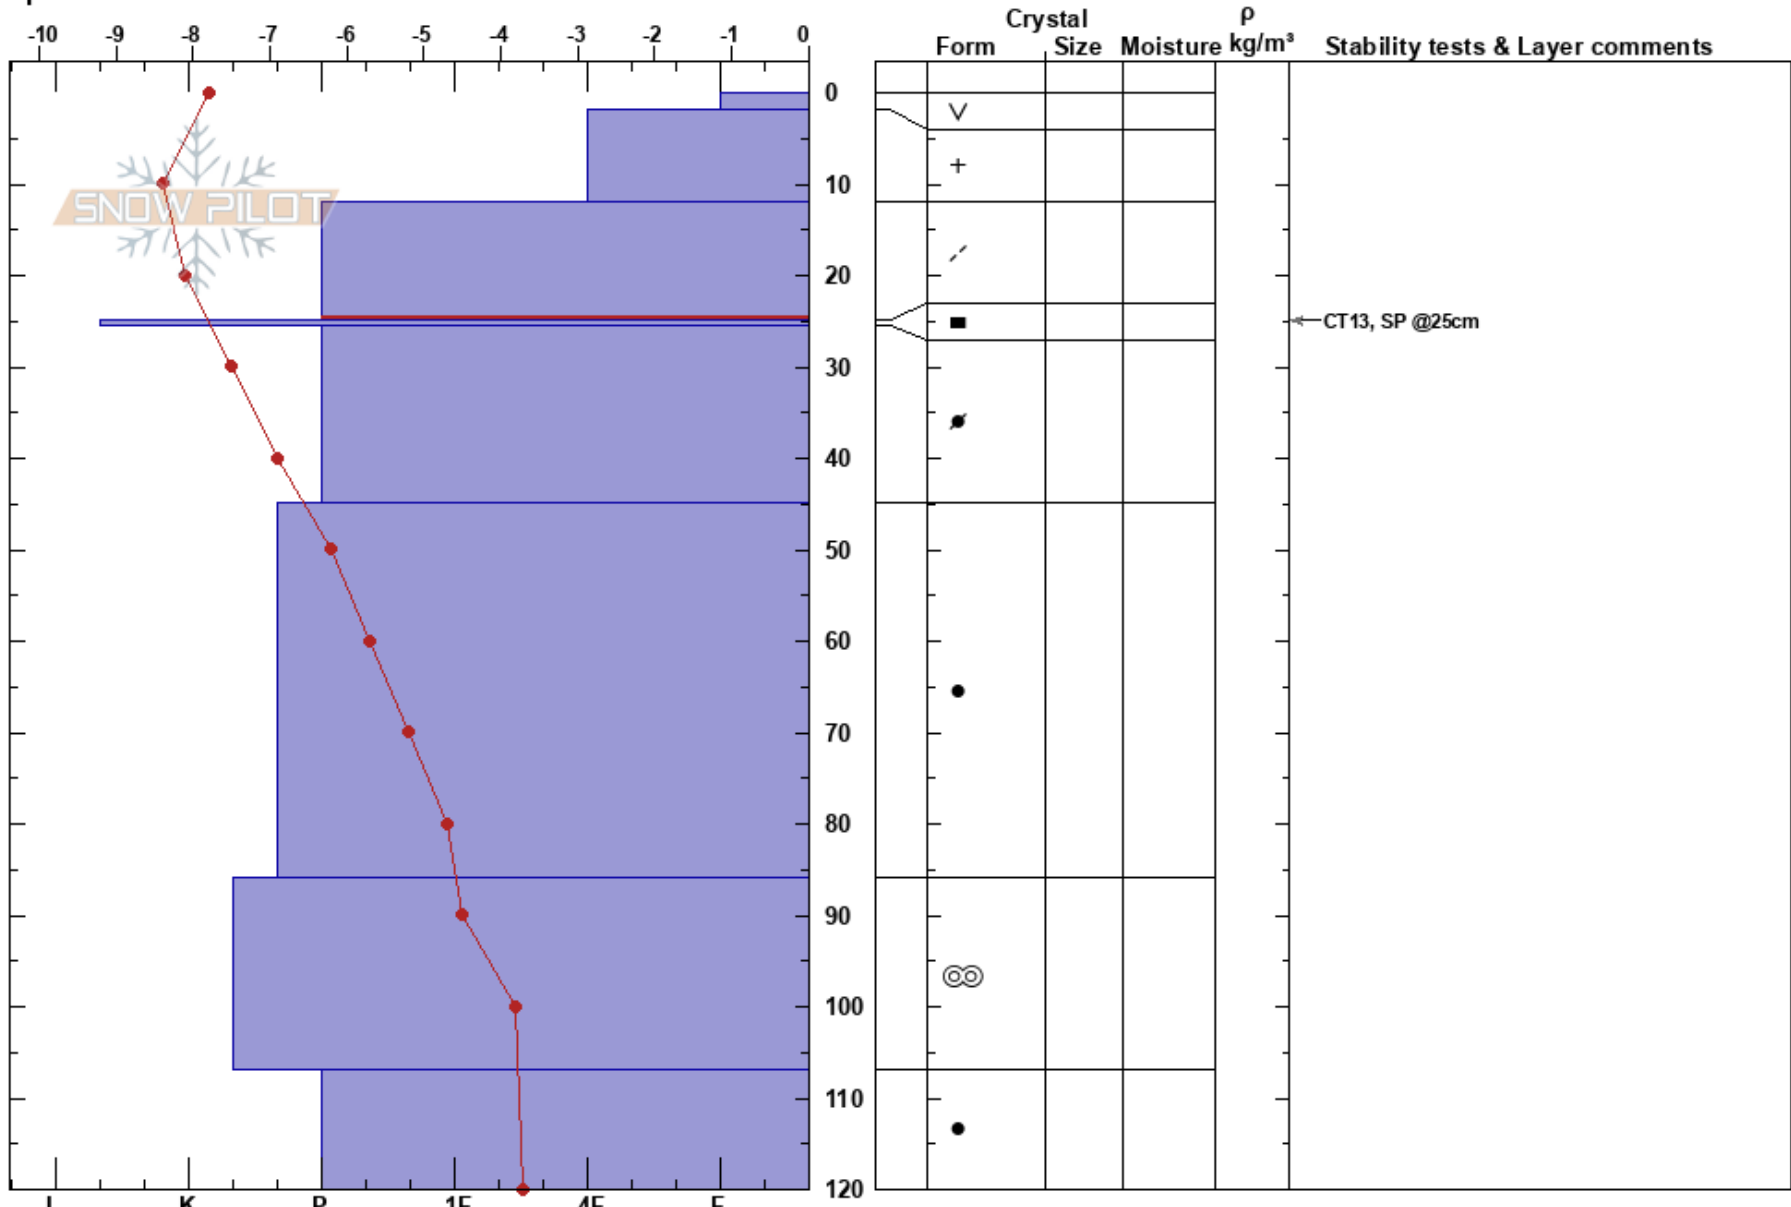

Undir Grashólabrún við Tröllaskagi  
Iceland  
Elevation: 581 m  
Aspect: SE  
Specifics:

Gestur Hansson  
02/02/2021 - 13:00  
Co-ord: 66.12895N, -18.98865W  
Slope Angle: 27°  
Wind Loading:

Stability:  
Air Temperature: -1.1°C  
Sky Cover: CLR  
Precipitation: NO  
Wind:  
HS:120  
PF:10  
12-25cm:Problematic layer