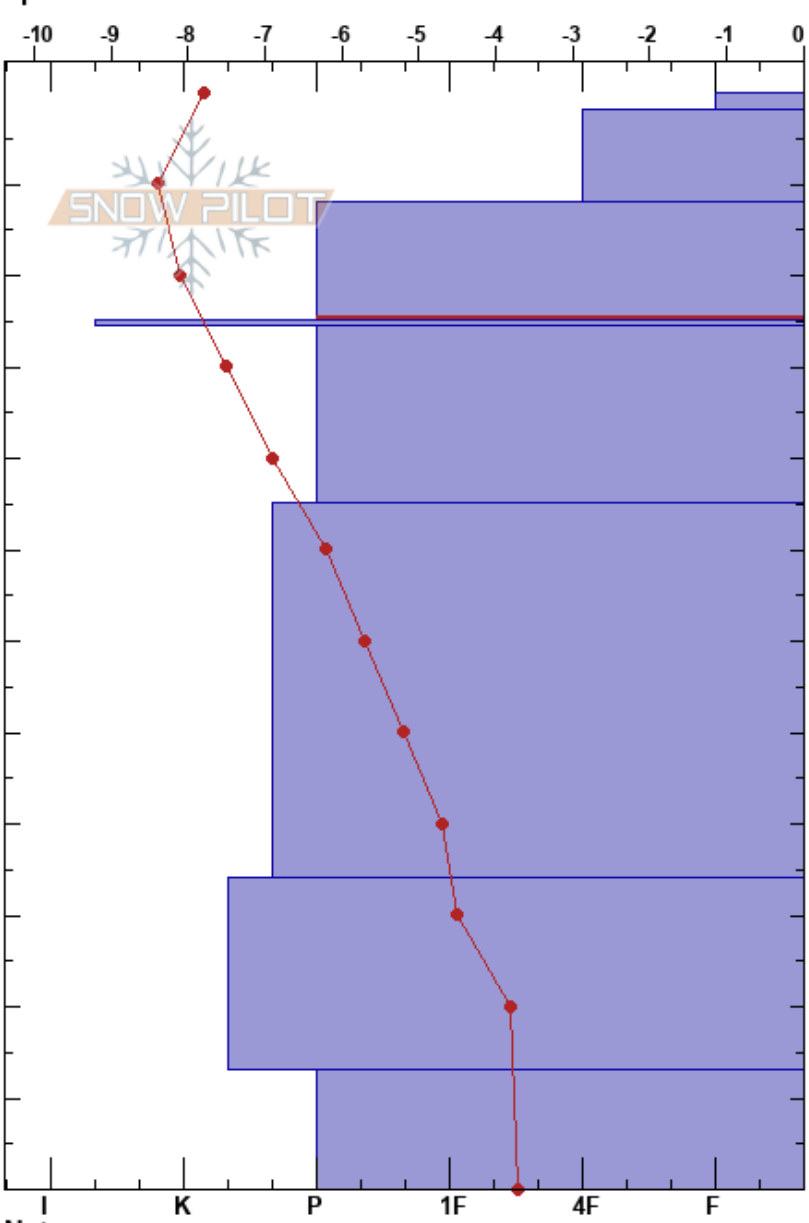

Undir Grashólabrún við Tröllaskagi
Iceland
Elevation: 581 m
Aspect: SE
Specifics:

Gestur Hansson
02/02/2021 - 13:00
Co-ord: 66.12895N, -18.98865W
Slope Angle: 27°
Wind Loading:

Stability:
Air Temperature: -1.1°C
Sky Cover: CLR
Precipitation: NO
Wind:
HS:120
PF:10
12-25cm:Problematic layer

Height (cm)	Crystal		ρ kg/m ³	Stability tests & Layer comments
	Form	Size		
0				
0-10	V			
10-20	+			
20-25	-			
25-30	■			← CT13, SP @25cm
30-40	•			
40-50	•			
50-60	•			
60-70	•			
70-80	•			
80-90	•			
90-100	⊙			
100-110	•			
110-120	•			