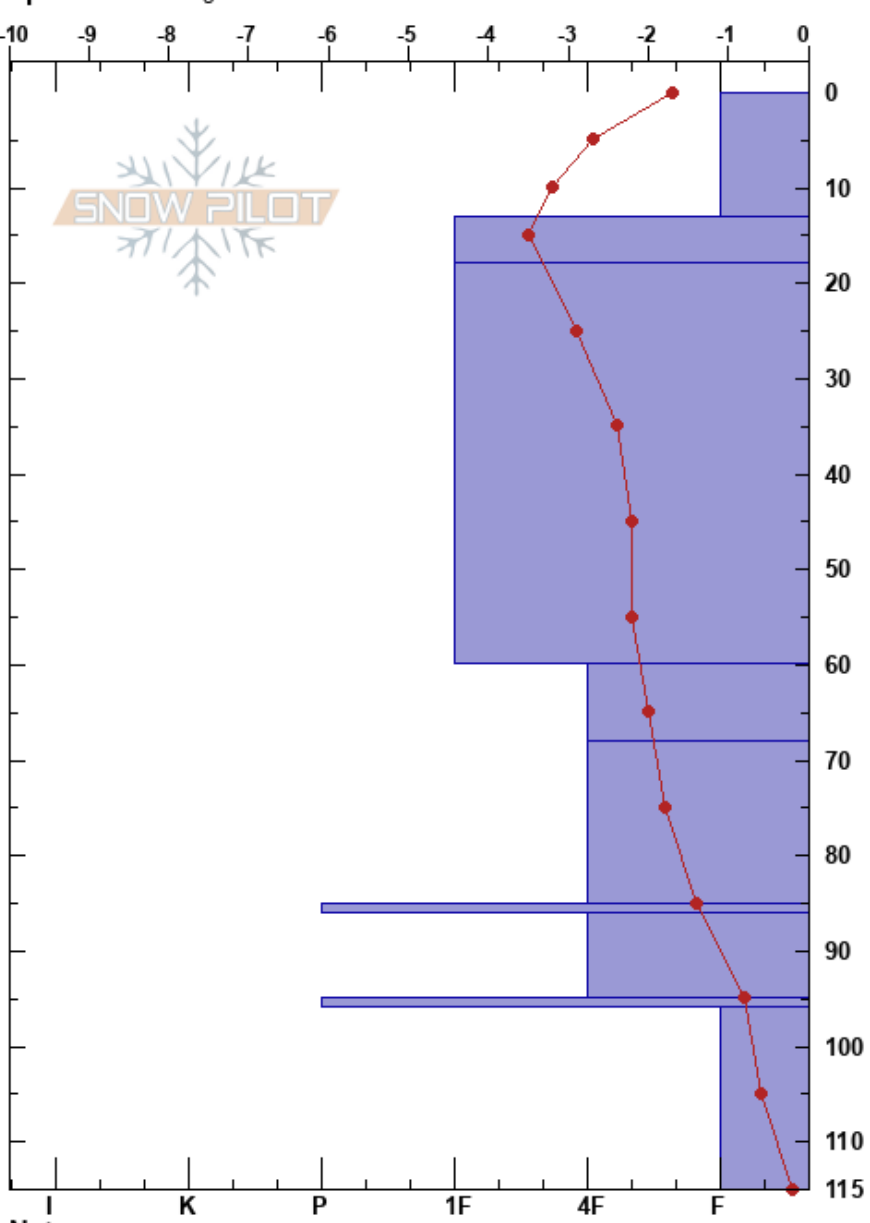

Prorel - 2021-01-30  
 Alpes du Sud  
 France  
 Elevation: 2132 m  
 Aspect: NE  
 Specifics: Pit dug in a Ski Area

Nicolas Roux  
 30/01/2021 - 10:00  
 Co-ord: 44.90114N, 6.59465E  
 Slope Angle: 1°  
 Wind Loading: previous

Stability: Fair  
 Air Temperature: -0.2°C  
 Sky Cover: OVC  
 Precipitation: S-1  
 Wind: NW Calm  
 HS:115  
 PF:50  
 PS: 10  
 60-68cm: Problematic layer

Depth (cm)	Crystal		Moisture	ρ kg/m³	Stability tests & Layer comments
	Form	Size			
0-10	/ (+)	0.5-1	D		
10-20	○	1	D		
20-60	●	0.5	D		← CT27, Q2 @40cm ← ECTP25 @42cm
60-70	□	0.5-1	D		← CT29, Q1 @60cm ← ECTP28 @60cm
70-80	□	0.5	D		
80-90	⊙	1	D		
90-95	□	1.5	D		
95-100	⊙	1			
100-115	□	1.5	M		