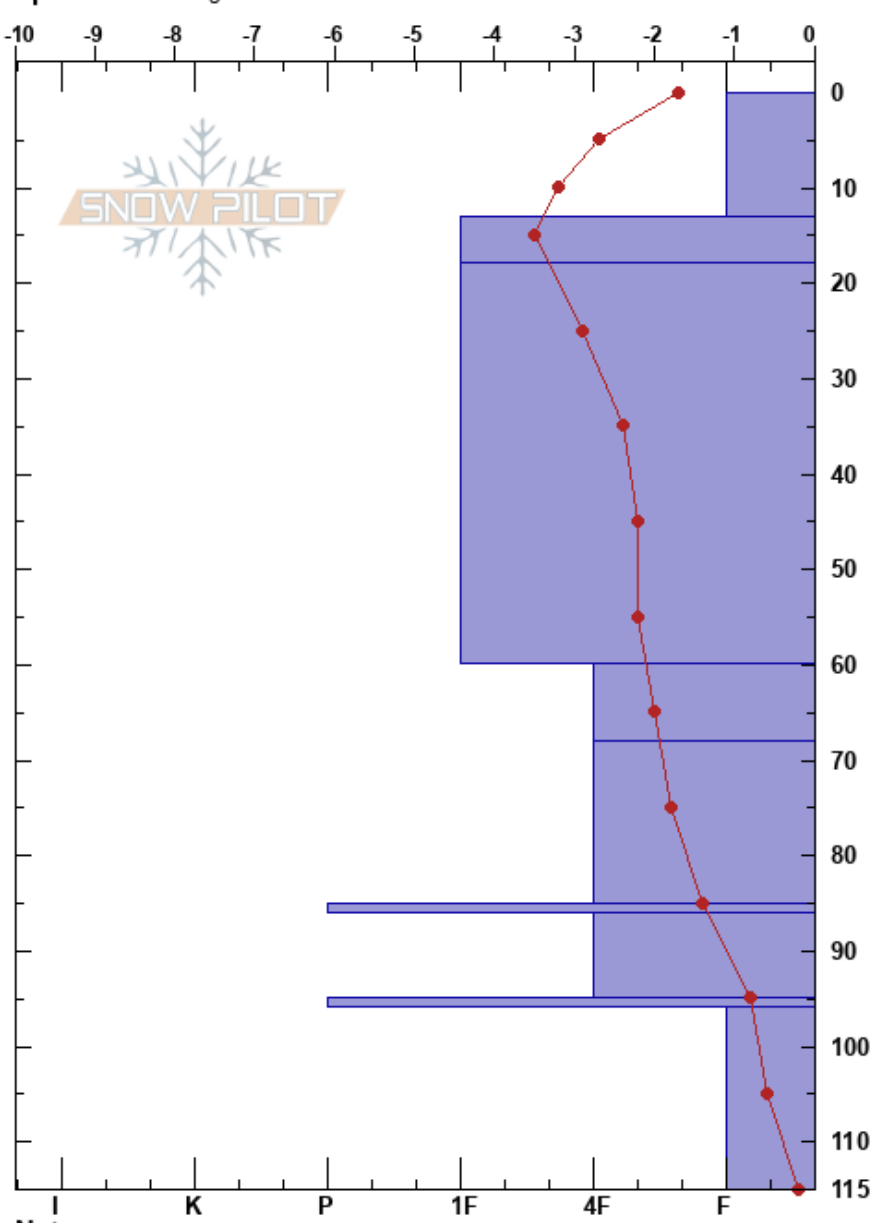

Prorel - 2021-01-30  
 Alpes du Sud  
 France  
 Elevation: 2132 m  
 Aspect: NE  
 Specifics: Pit dug in a Ski Area

Nicolas Roux  
 30/01/2021 - 10:00  
 Co-ord: 44.90114N, 6.59465E  
 Slope Angle: 1°  
 Wind Loading: previous

Stability: Fair  
 Air Temperature: -0.2°C  
 Sky Cover: OVC  
 Precipitation: S-1  
 Wind: NW Calm

HS:115  
 PF:50  
 PS: 10  
 60-68cm: Problematic layer

Depth (cm)	Crystal		Moisture	ρ kg/m³	Stability tests & Layer comments
	Form	Size			
0-10	/ (+)	0.5-1	D		
10-20	○	1	D		
20-60	●	0.5	D		← CT27, Q2 @40cm ← ECTP25 @42cm
60-70	□	0.5-1	D		← CT29, Q1 @60cm ← ECTP28 @60cm
70-80	□	0.5	D		
80-90	⊙	1	D		
90-95	□	1.5	D		
95-100	⊙	1			
100-115	□	1.5	M		