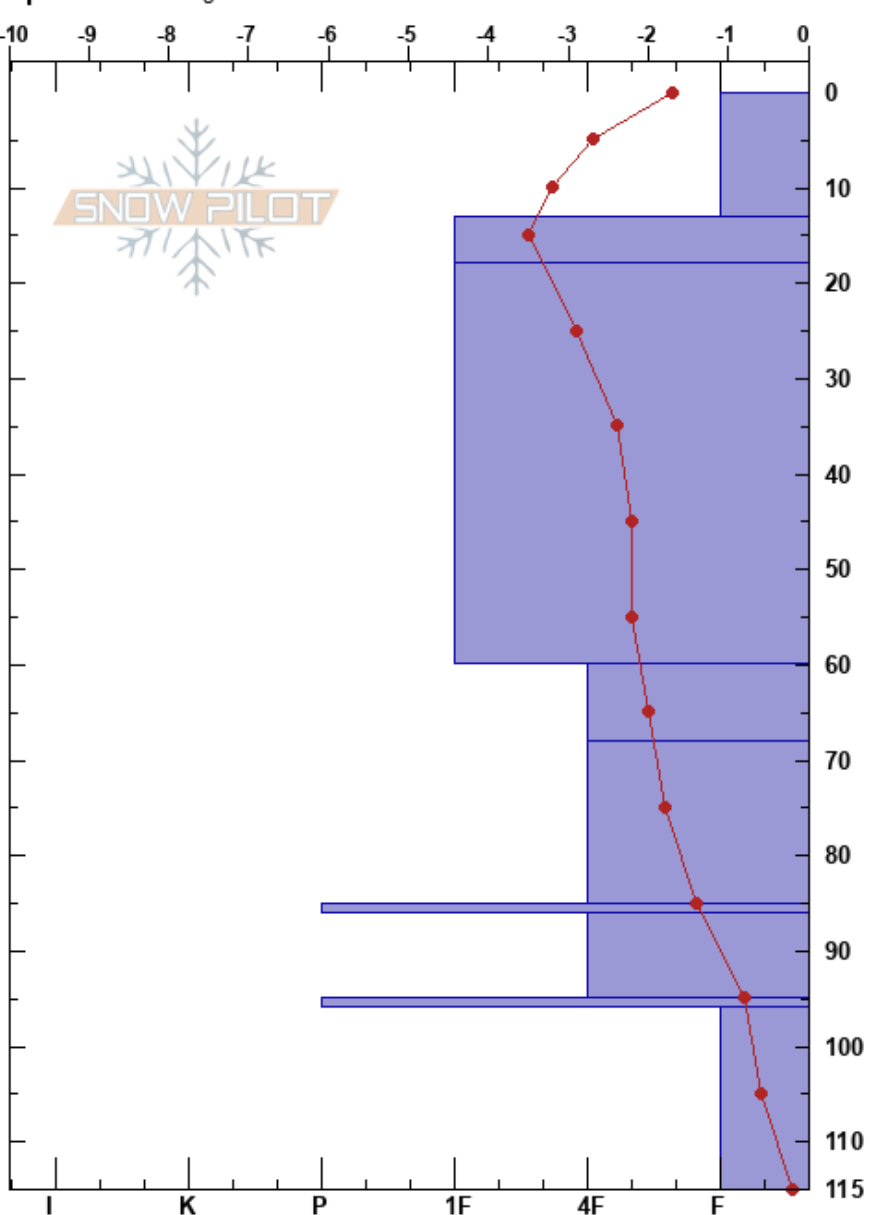

Prorel - 2021-01-30
 Alpes du Sud
 France
 Elevation: 2132 m
 Aspect: NE
 Specifics: Pit dug in a Ski Area

Nicolas Roux
 30/01/2021 - 10:00
 Co-ord: 44.90114N, 6.59465E
 Slope Angle: 1°
 Wind Loading: previous

Stability: Fair
 Air Temperature: -0.2°C
 Sky Cover: OVC
 Precipitation: S-1
 Wind: NW Calm

HS:115
 PF:50
 PS: 10
 60-68cm: Problematic layer

Depth (cm)	Crystal		Moisture	ρ kg/m³	Stability tests & Layer comments
	Form	Size			
0-10	/ (+)	0.5-1	D		
10-20	○	1	D		
20-60	●	0.5	D		← CT27, Q2 @40cm ← ECTP25 @42cm
60-70	□	0.5-1	D		← CT29, Q1 @60cm ← ECTP28 @60cm
70-80	□	0.5	D		
80-90	⊙	1	D		
90-95	□	1.5	D		
95-100	⊙	1			
100-115	□	1.5	M		