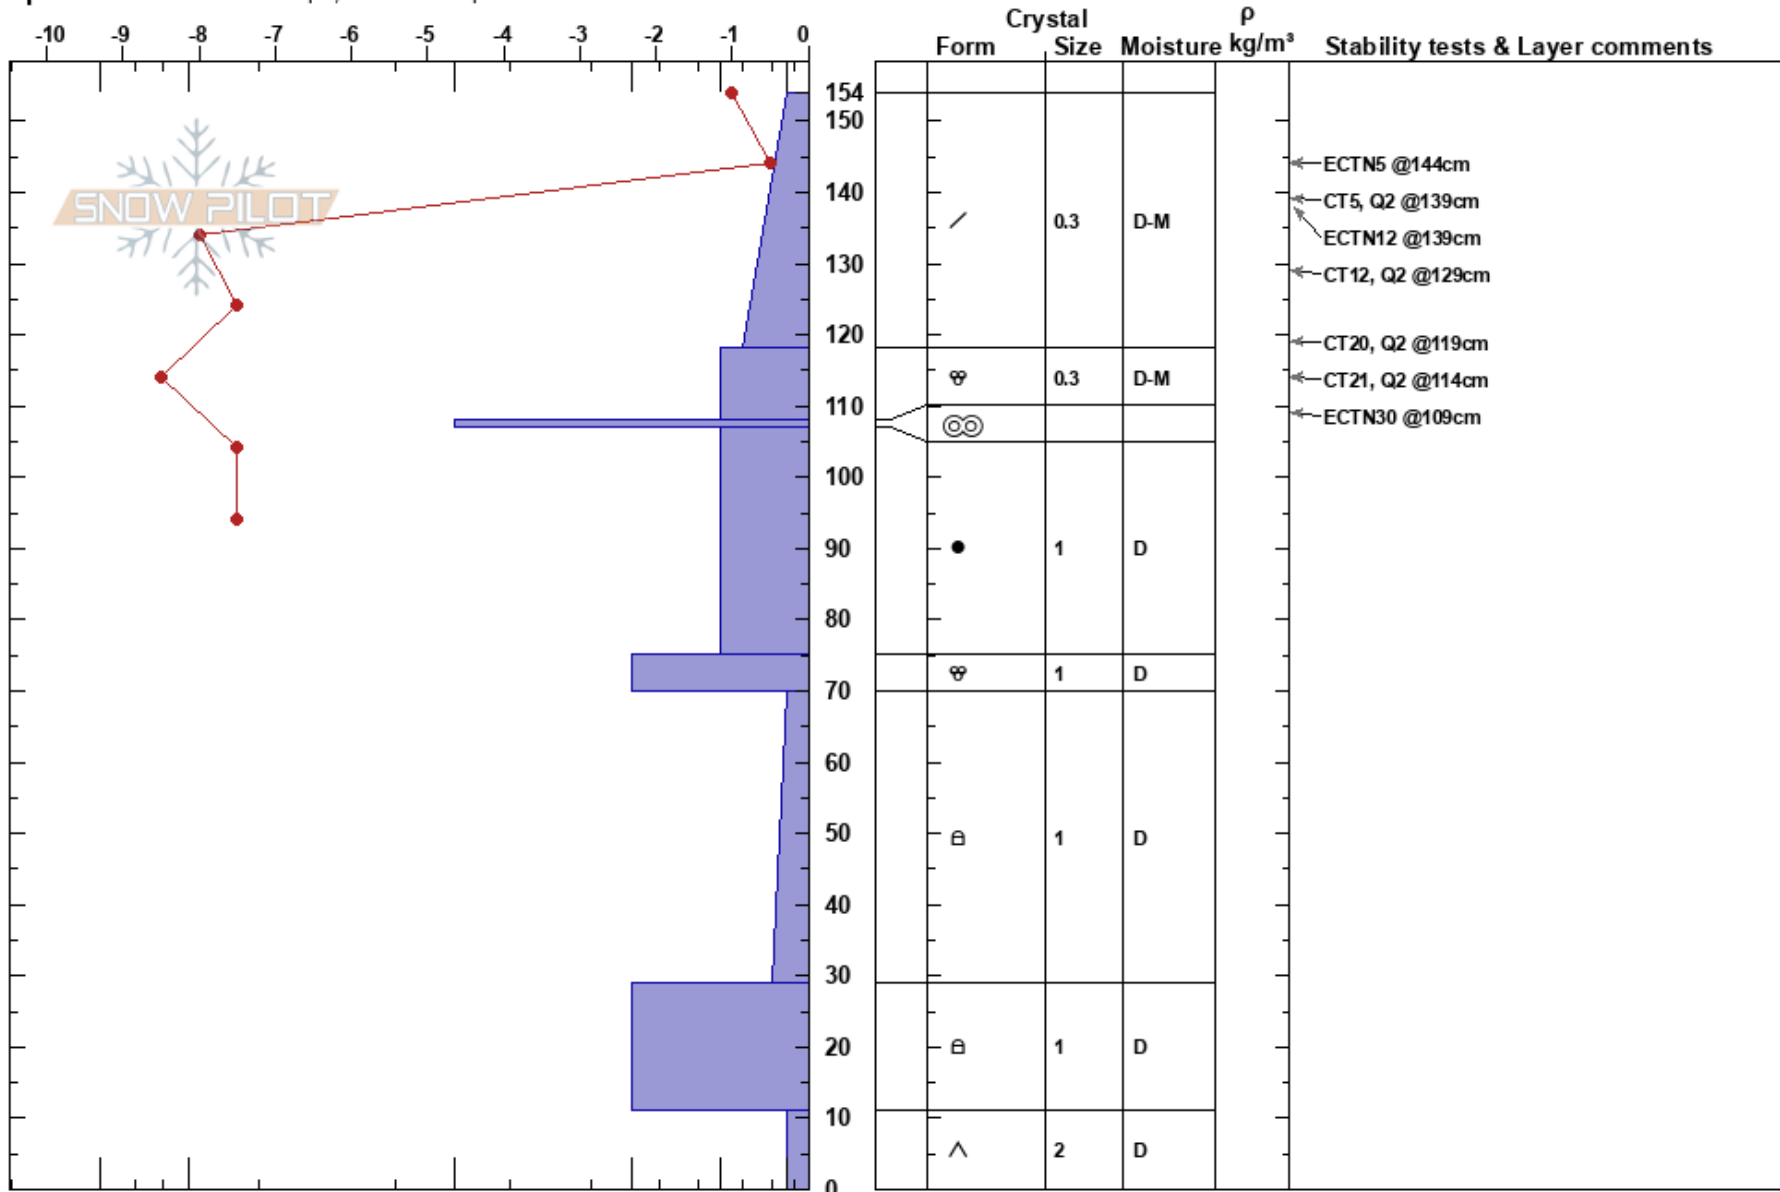

Mogul North Aspect
 San Juan Range
 CO
Elevation: 11804 ft
Aspect: N
Specifics: Ski tracks on slope; We skied slope

Travis Baldwin
 02/01/2021 - 12:44am
Co-ord: 37.90091N, -107.65317W
Slope Angle: 15°
Wind Loading: no

Stability:
Air Temperature: 0°C
Sky Cover: OVC
Precipitation: NO
Wind: S Light Breeze

HS:154
PF:50
PS:16

Layer Notes:

Notes: Overcast skies increasing in thickness throughout the day, light breeze with small gusts in near treeline in the afternoon, very warm particularly below treeline - solar aspects getting cooked