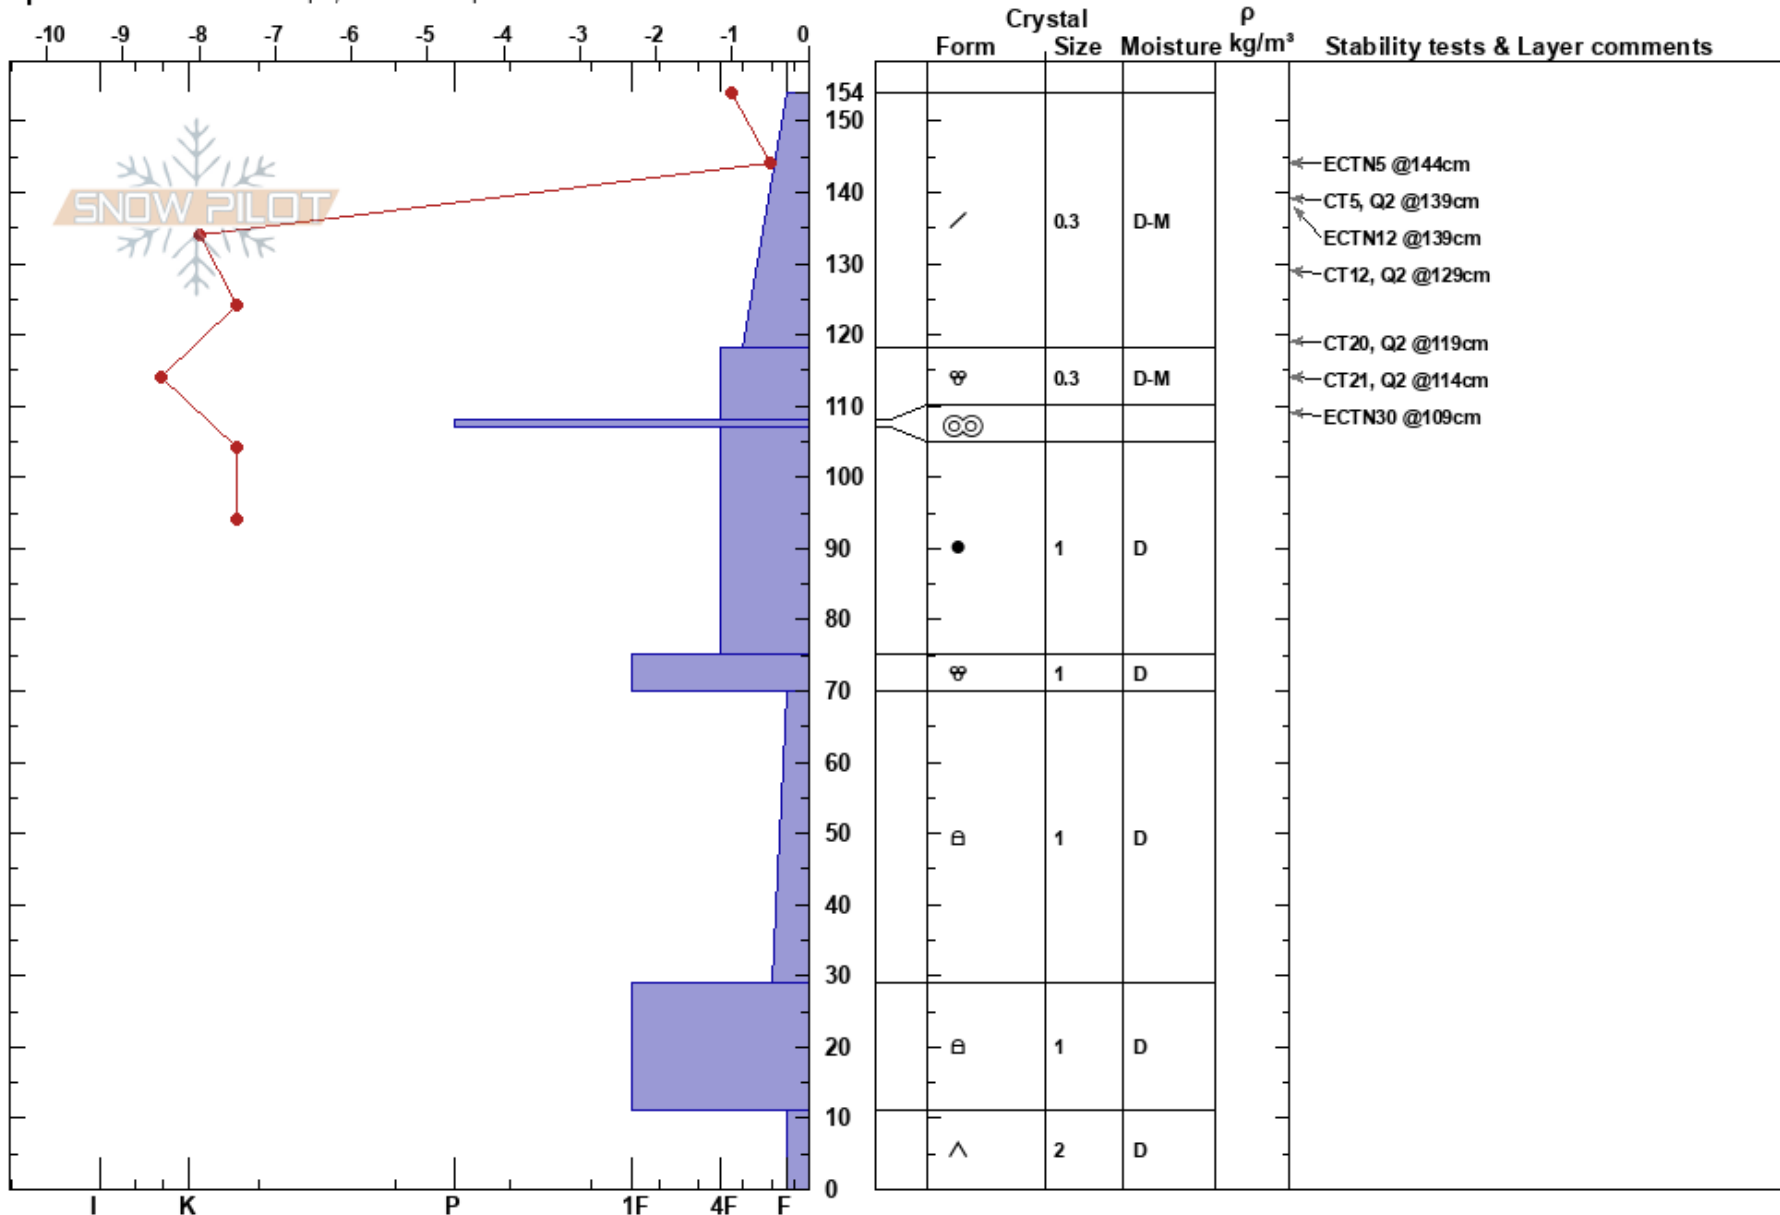

Mogul North Aspect  
 San Juan Range  
 CO  
 Elevation: 11804 ft  
 Aspect: N

Travis Baldwin  
 02/01/2021 - 12:44am  
 Co-ord: 37.90091N, -107.65317W  
 Slope Angle: 15°  
 Wind Loading: no

Stability:  
 Air Temperature: 0°C  
 Sky Cover: OVC  
 Precipitation: NO  
 Wind: S Light Breeze

HS:154

PF:50

PS:16

Specifics: Ski tracks on slope; We skied slope

Notes: Overcast skies increasing in thickness throughout the day, light breeze with small gusts in near treeline in the afternoon, very warm particularly below treeline - solar aspects getting cooked