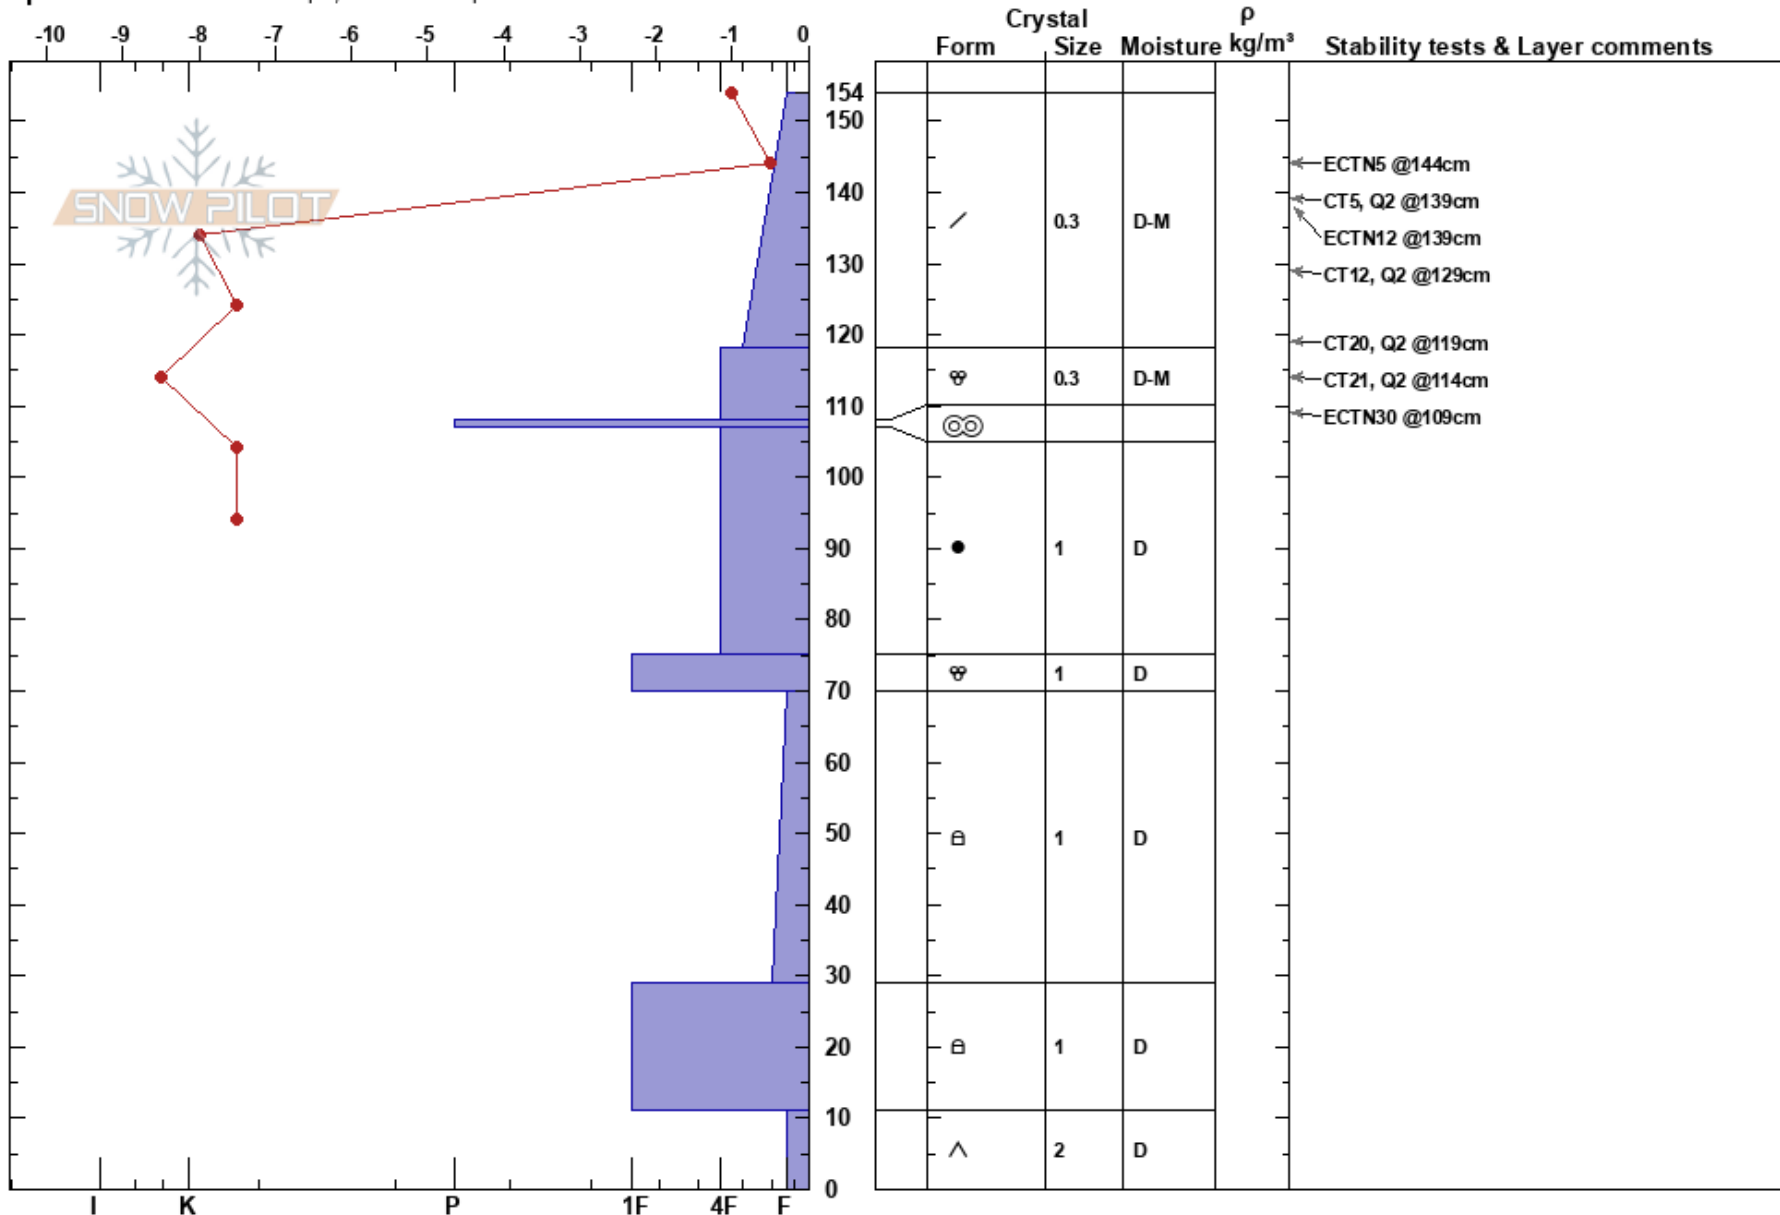

Mogul North Aspect
 San Juan Range
 CO
 Elevation: 11804 ft
 Aspect: N

Travis Baldwin
 02/01/2021 - 12:44am
 Co-ord: 37.90091N, -107.65317W
 Slope Angle: 15°
 Wind Loading: no

Stability:
 Air Temperature: 0°C
 Sky Cover: OVC
 Precipitation: NO
 Wind: S Light Breeze

HS:154
 PF:50
 PS:16

Specifics: Ski tracks on slope; We skied slope

Notes: Overcast skies increasing in thickness throughout the day, light breeze with small gusts in near treeline in the afternoon, very warm particularly below treeline - solar aspects getting cooked