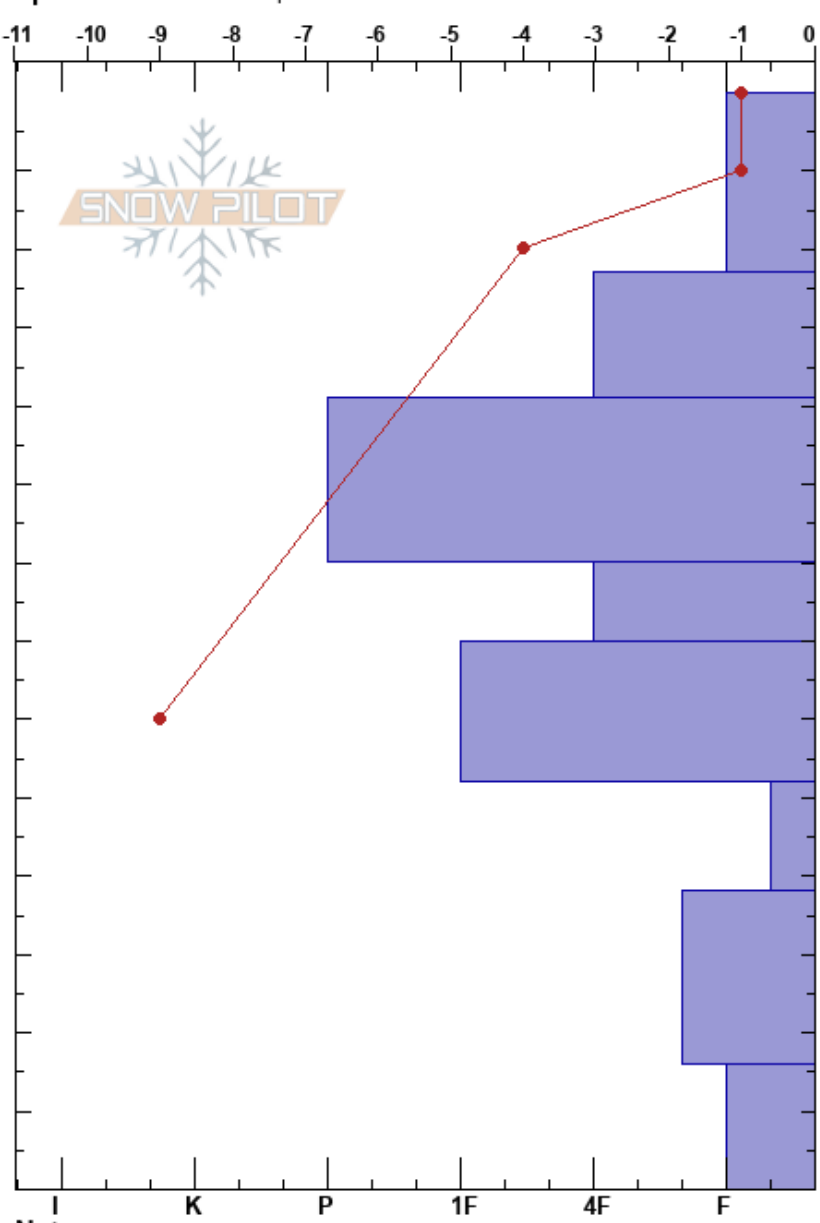

Mogul-North Aspect
 Alaska
 AK
 Elevation: 11844 ft
 Aspect: 30°
 Specifics: We skied slope

Eric Roberts
 02/01/2021 - 12:10pm
 Co-ord: 37.90103N, -107.65374W
 Slope Angle: 20°
 Wind Loading: previous

Stability: **HS:140**
 Air Temperature: -3°C **PF:65** 88-102cm:Problematic layer
 Sky Cover: OVC **PS:30**
 Precipitation: NO
 Wind: Calm

Depth (cm)	Crystal		Moisture	ρ kg/m ³	Stability tests & Layer comments
	Form	Size			
0	/	2			
10	/	1	D		
20					← CT11, Q3 @22cm Hardness Interf
30	•		D		← CT16, Q2 @30cm
40					
50	•		D		
60	⊖		D-M		
70					
80	⊖ (□)		D-M		
90					
95	^ (□)		D-M		← CT20, Q1 @95cm DH ← CT15, Q1 @95cm DH (Dec 11)
100					
110	^		D		
120					
130	^	4-6	D		
140					