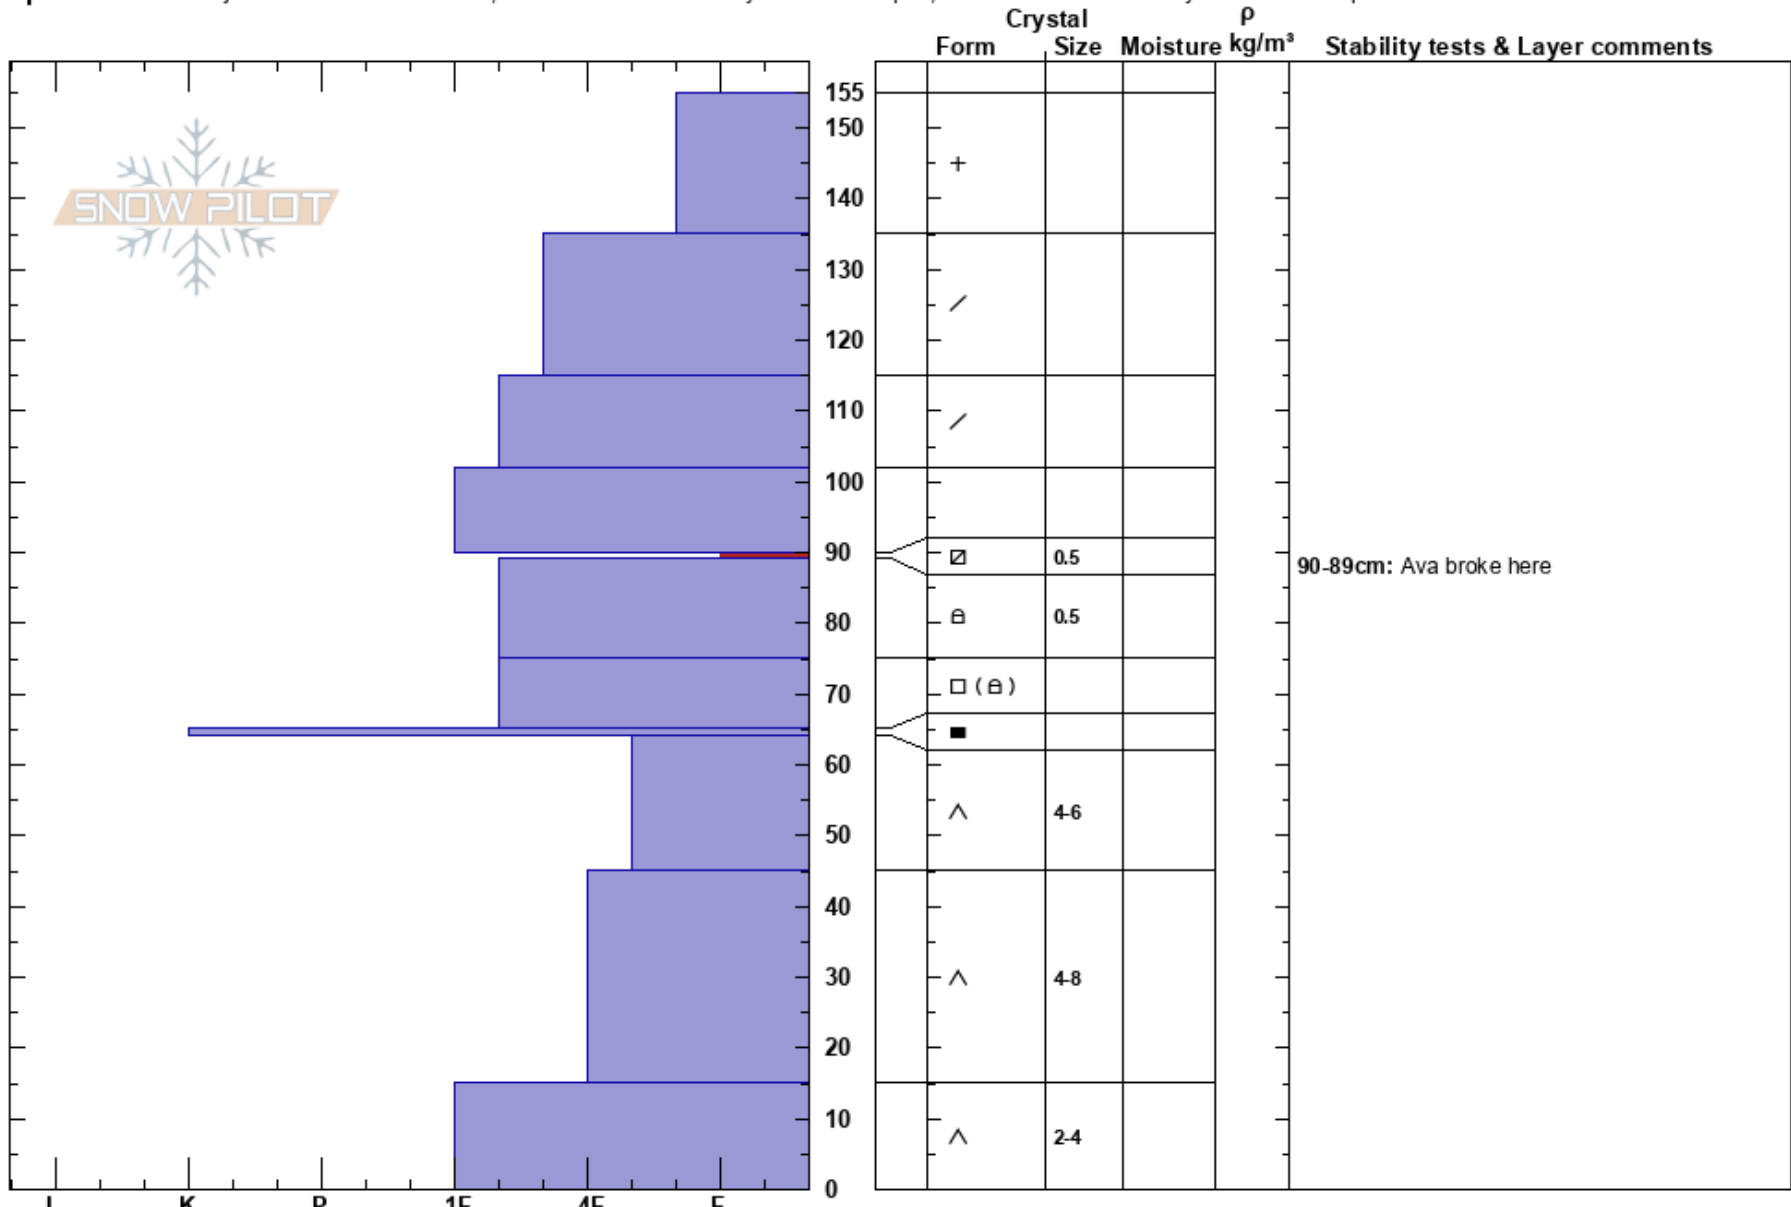

Low Lionhead Corner  
 Henry Mtns  
 MT  
 Elevation: 8496 ft  
 Aspect: 70°

Doug Chabot-Admin  
 02/01/2021 - 1:15pm  
 Co-ord: 44.74010N, -111.31545W  
 Slope Angle: 37°  
 Wind Loading: no

Stability: Fair  
 Air Temperature: -3°C  
 Sky Cover: CLR  
 Precipitation: NO  
 Wind: Calm

HS:155  
 Layer Notes:  
 90-89cm: Ava broke here  
 90-89cm: Problematic layer

Specifics: Pit is adjacent to avalanche: crown; Recent avalanche activity on similar slopes; Recent avalanche activity on different slopes

Notes: Avalanche was 2' deep, 500' wide and 250' vertical. It was 37 degrees steep. It likely released naturally on 1/29 or 1/30.