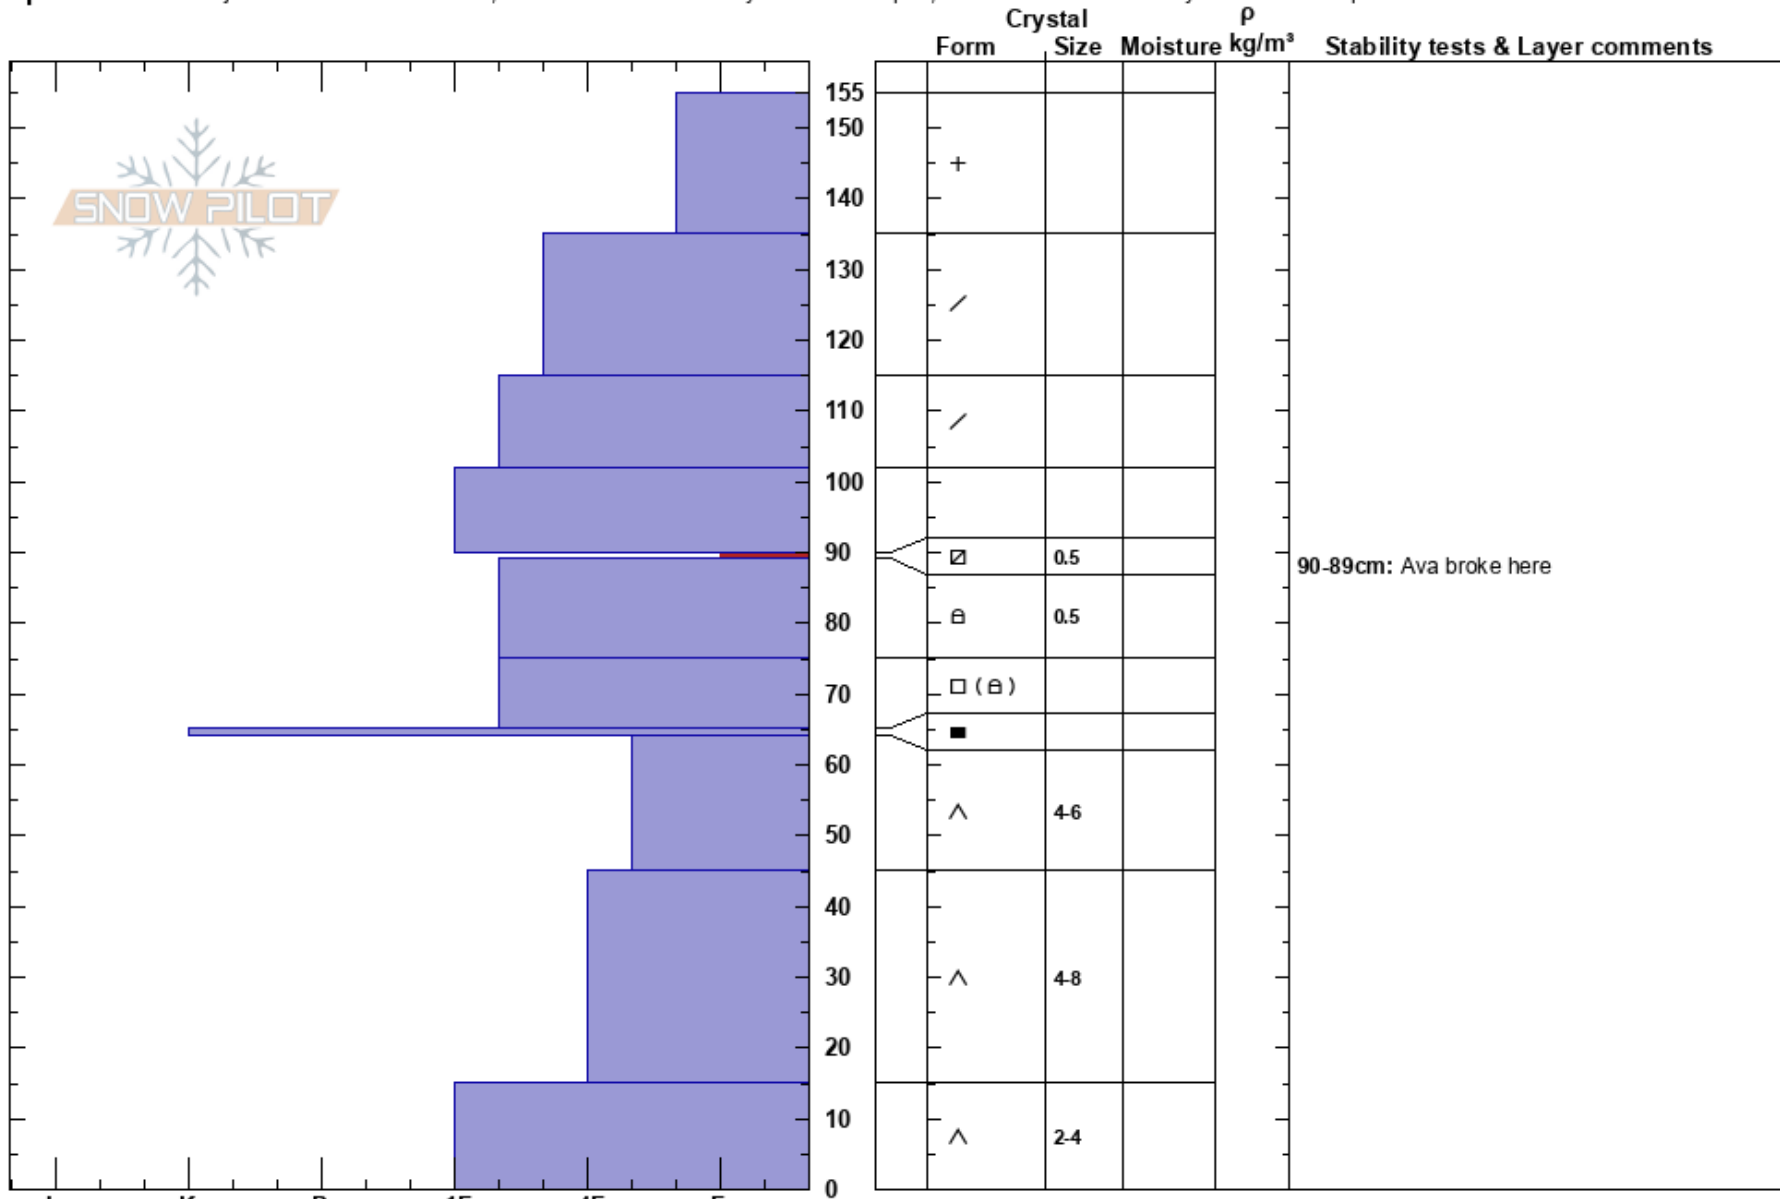

Low Lionhead Corner
 Henry Mtns
 MT
 Elevation: 8496 ft
 Aspect: 70°

Doug Chabot-Admin
 02/01/2021 - 1:15pm
 Co-ord: 44.74010N, -111.31545W
 Slope Angle: 37°
 Wind Loading: no

Stability: Fair
 Air Temperature: -3°C
 Sky Cover: CLR
 Precipitation: NO
 Wind: Calm

HS:155
 Layer Notes:
 90-89cm: Ava broke here
 90-89cm: Problematic layer

Specifics: Pit is adjacent to avalanche: crown; Recent avalanche activity on similar slopes; Recent avalanche activity on different slopes

Notes: Avalanche was 2' deep, 500' wide and 250' vertical. It was 37 degrees steep. It likely released naturally on 1/29 or 1/30.