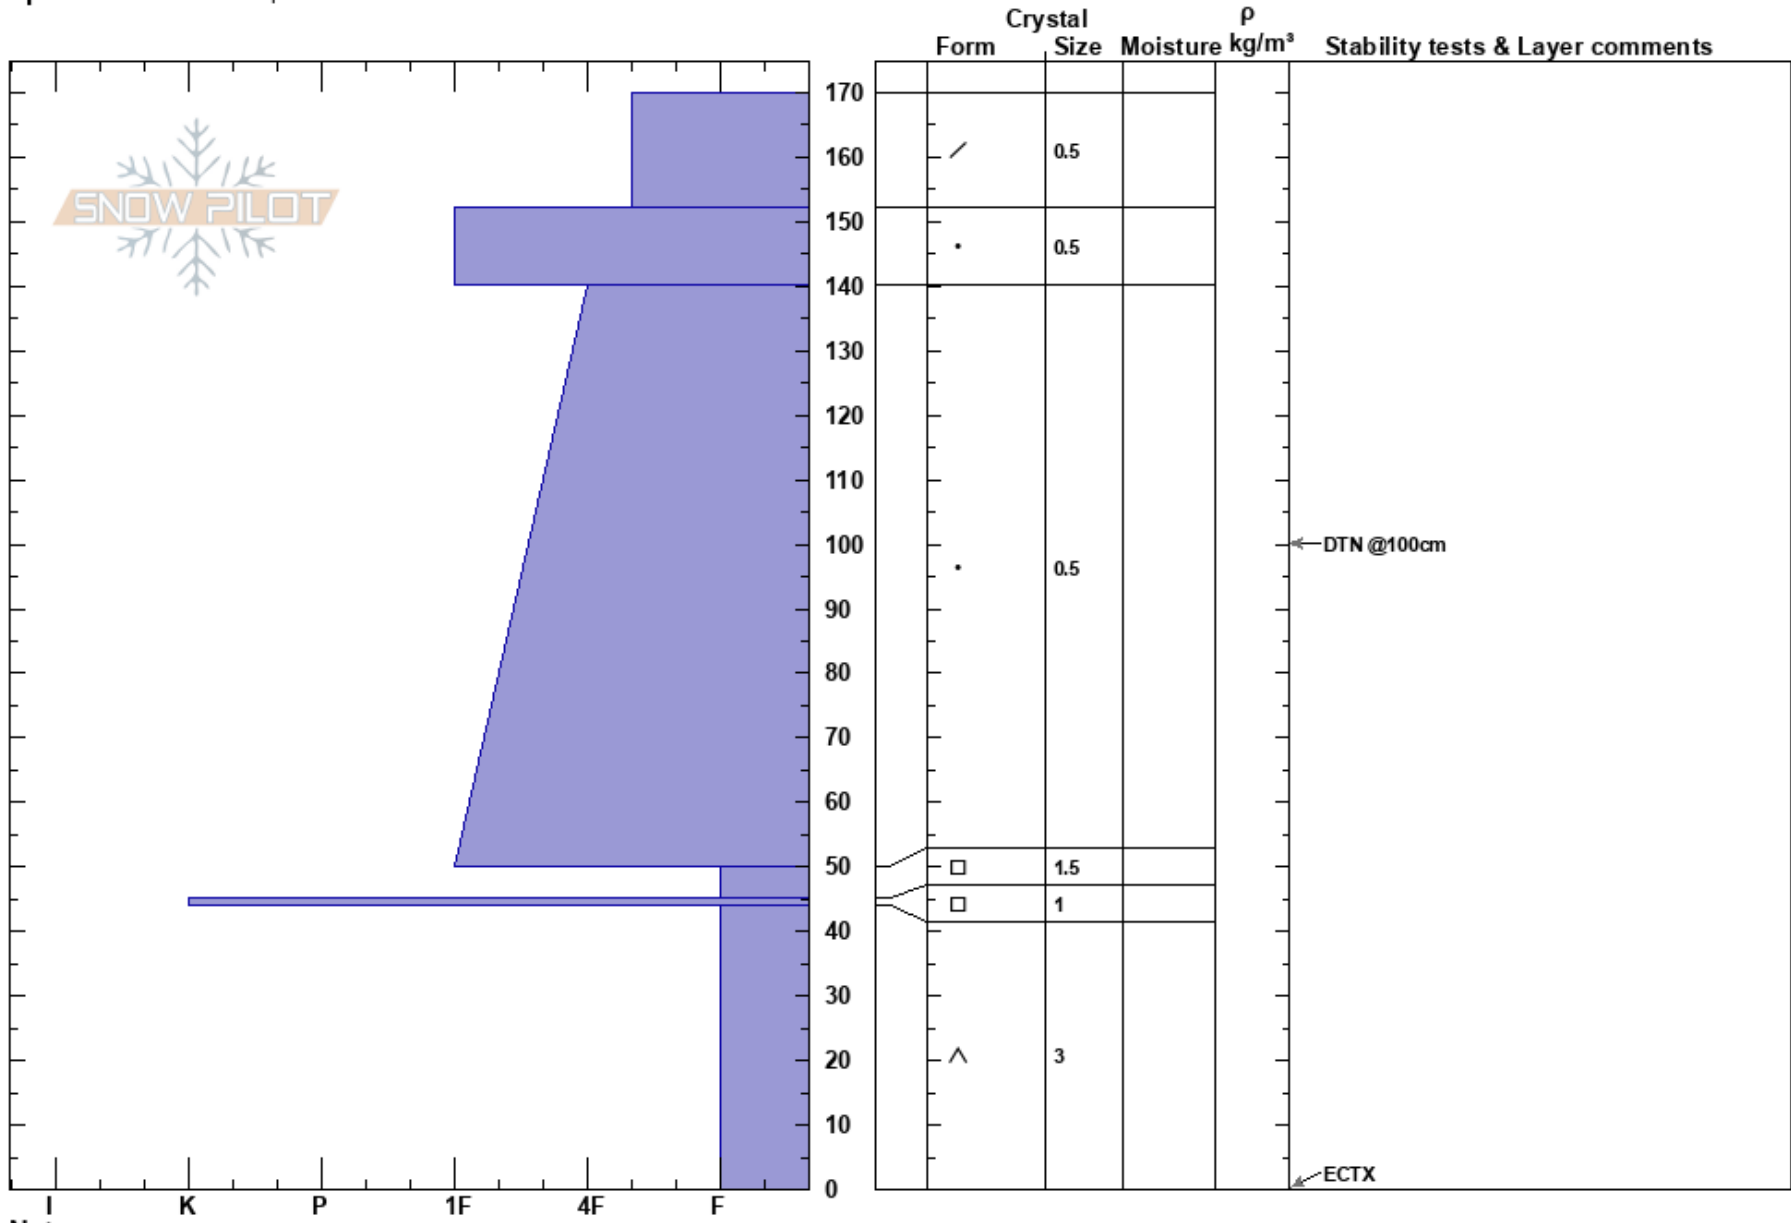

Snowslide Canyon
 Kachina Peaks
 AZ
Elevation: 11500 ft
Aspect: 50°
Specifics: We skied slope

Scott Krankkala
 02/01/2021 - 12:30pm
Co-ord: 12S 438797W 3909889N
Slope Angle: 25°
Wind Loading: no

Stability: Good
Air Temperature:
Sky Cover: OVC
Precipitation: NO
Wind: W Light Breeze

HS:170
Layer Notes:
 44-0cm: Problematic layer

Notes: