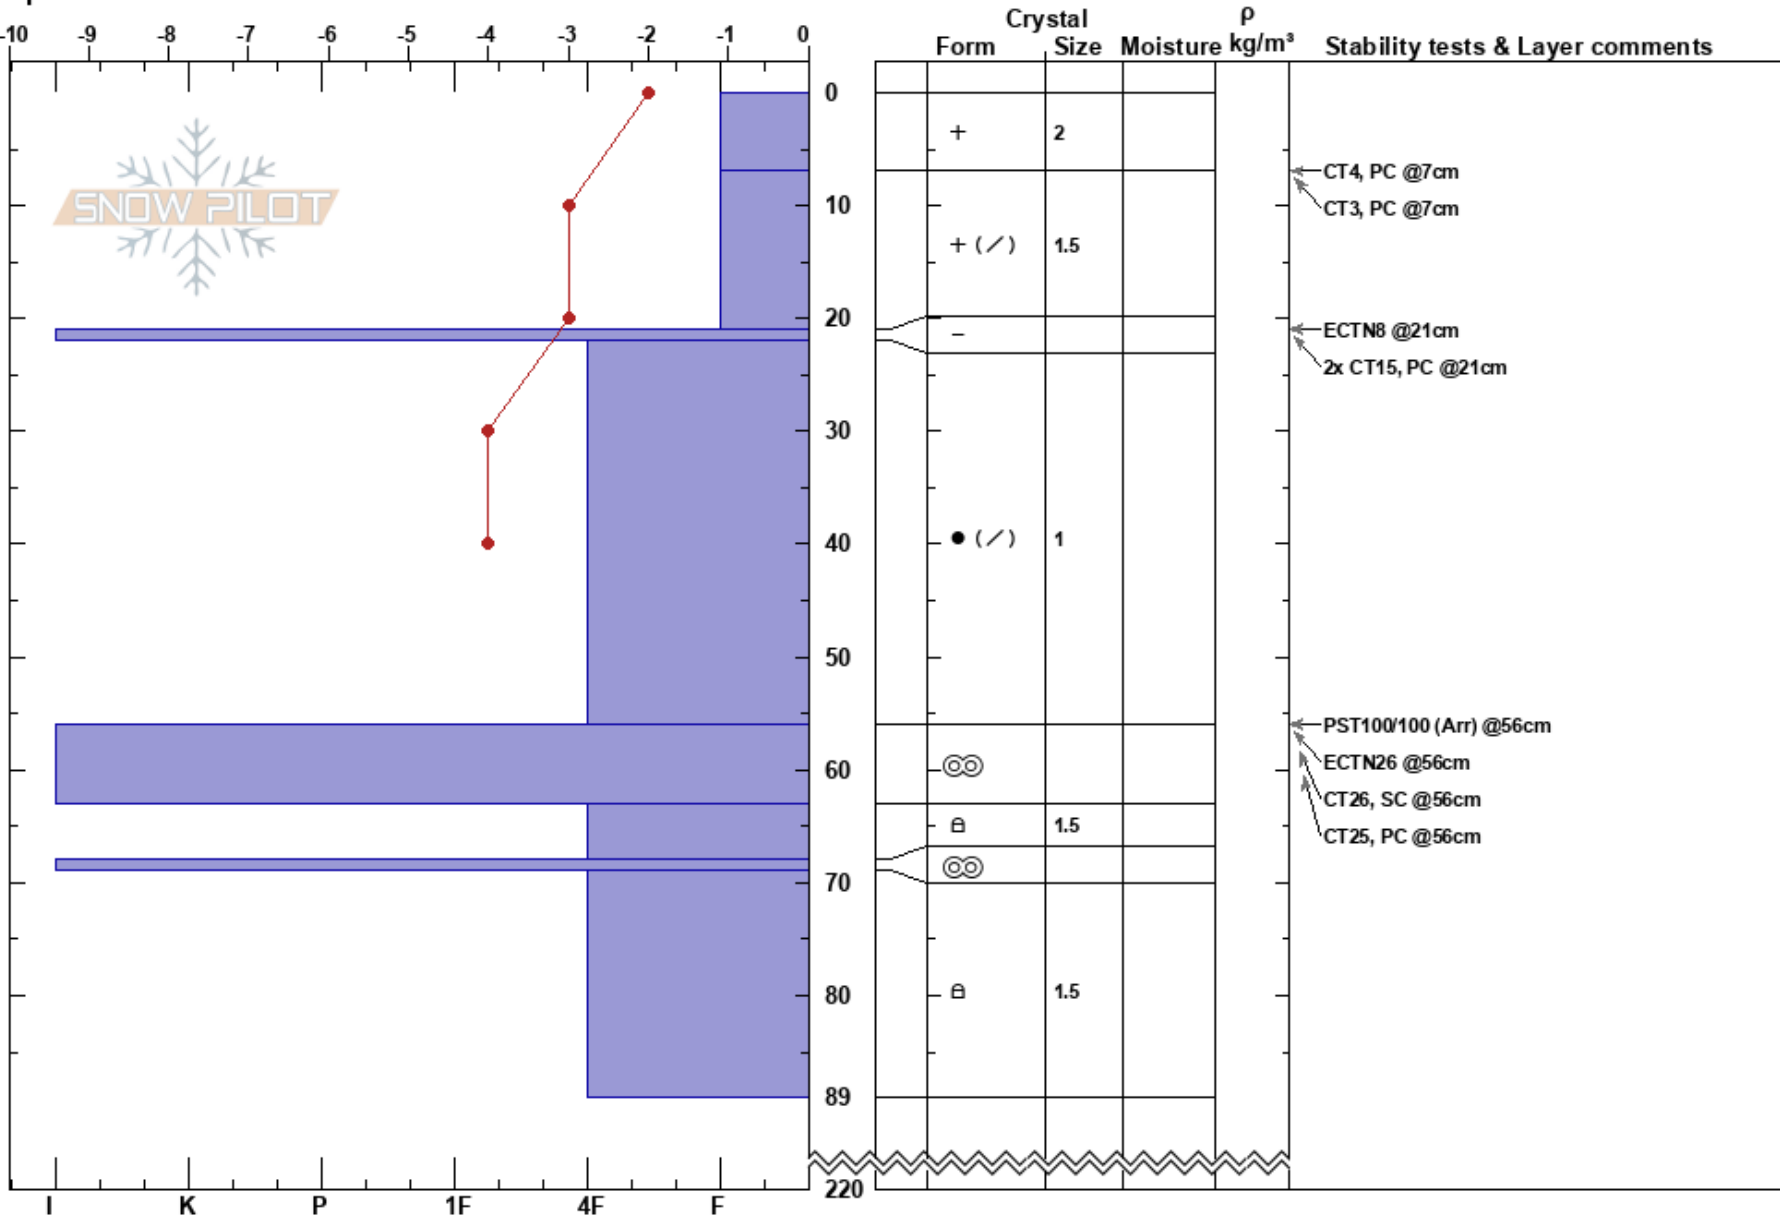

Devils Lake  
 Three Sisters  
 OR  
 Elevation: 5475 ft  
 Aspect: S  
 Specifics:

henry kramer  
 02/01/2021 - 10:05am  
 Co-ord: 44.03763N, -121.76457W  
 Slope Angle: 10°  
 Wind Loading:

Stability: Fair HS:220  
 Air Temperature: 0°C PF:59 56-63cm:Problematic layer  
 Sky Cover: SCT  
 Precipitation: NO  
 Wind: Calm