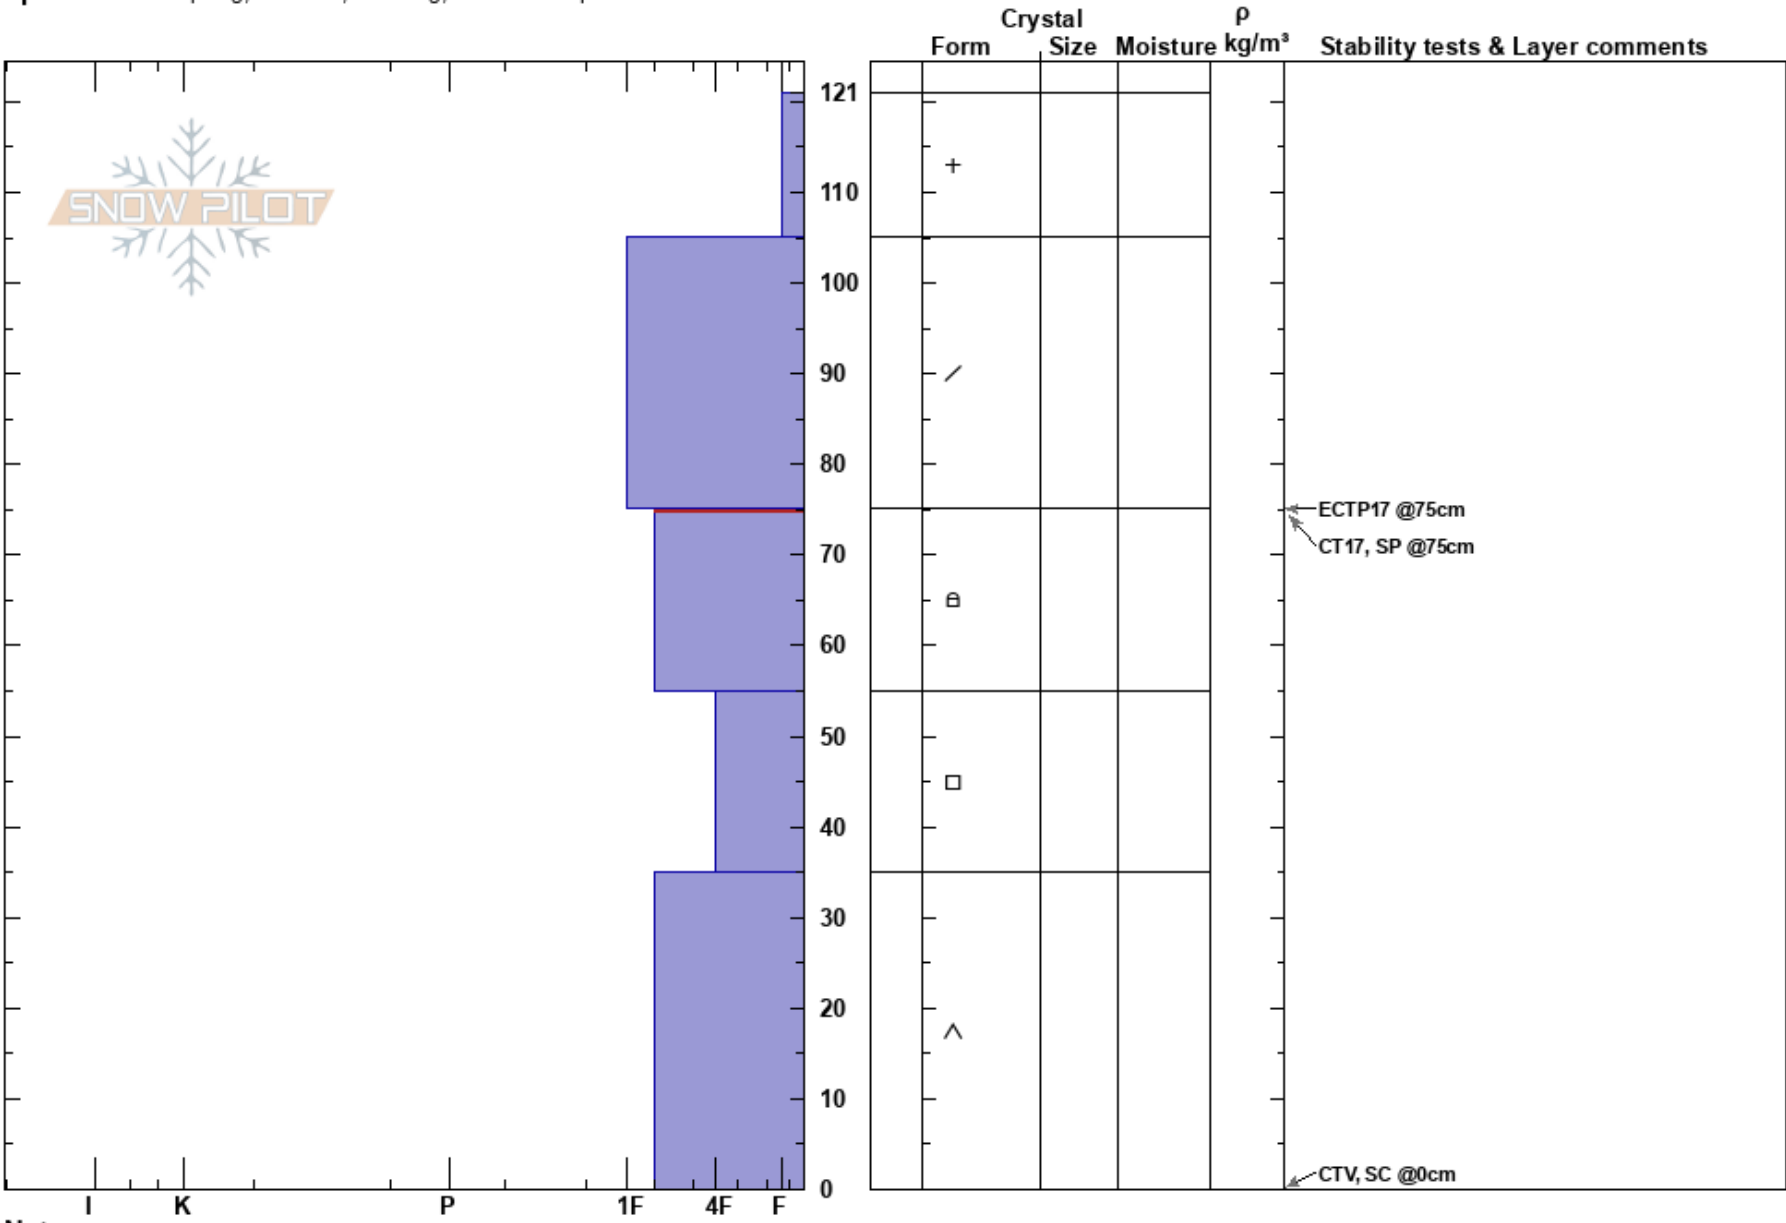

Kendall
 San Juan Range
 CO
 Elevation: 11250 ft
 Aspect: 330°
 Specifics: Collapsing, localized; Cracking; We skied slope

Ann Mellick
 02/01/2021 - 12:30pm
 Co-ord: 37.79551N, -107.65228W
 Slope Angle: 24°
 Wind Loading:

Stability: Fair
 Air Temperature: 4°C
 Sky Cover: BKN
 Precipitation: NO
 Wind: Calm
 HS:121
 PF:80 75-55cm:Problematic layer
 PS:15

Notes: I K P 1F 4F F