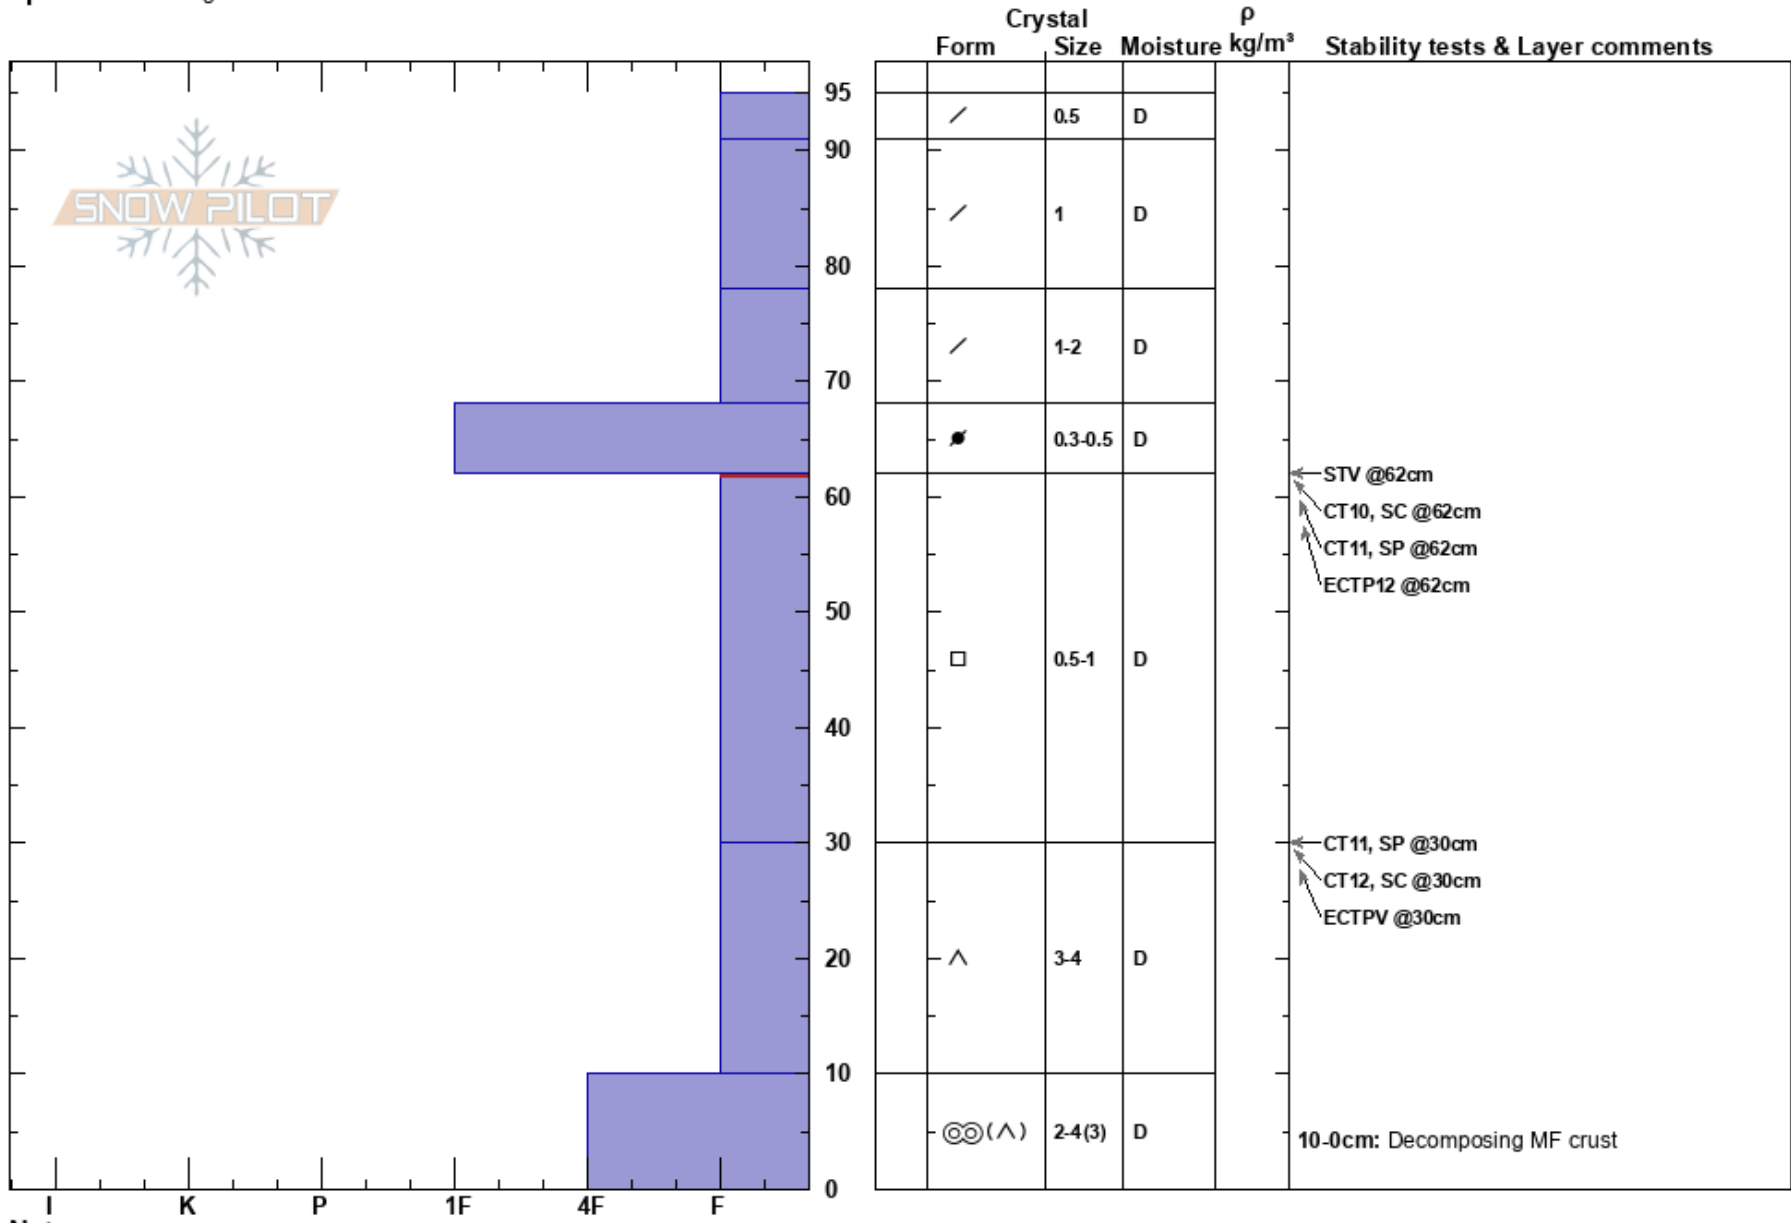

WUR 3  
 Gore Range  
 CO  
 Elevation: 12032 ft  
 Aspect:  
 Specifics: Pit dug in a Ski Area

Drew Gibson  
 02/01/2021 - 1:00pm  
 Co-ord: 39.46456N, -106.17803W  
 Slope Angle: 34°  
 Wind Loading: no

Stability:  
 Air Temperature:  
 Sky Cover: BKN  
 Precipitation: NO  
 Wind: SW Calm

HS:95  
 PF:95  
 62-30cm: Problematic layer  
 10-0cm: Decomposing MF crust

Notes: The CT 11 scores occurred at the same time