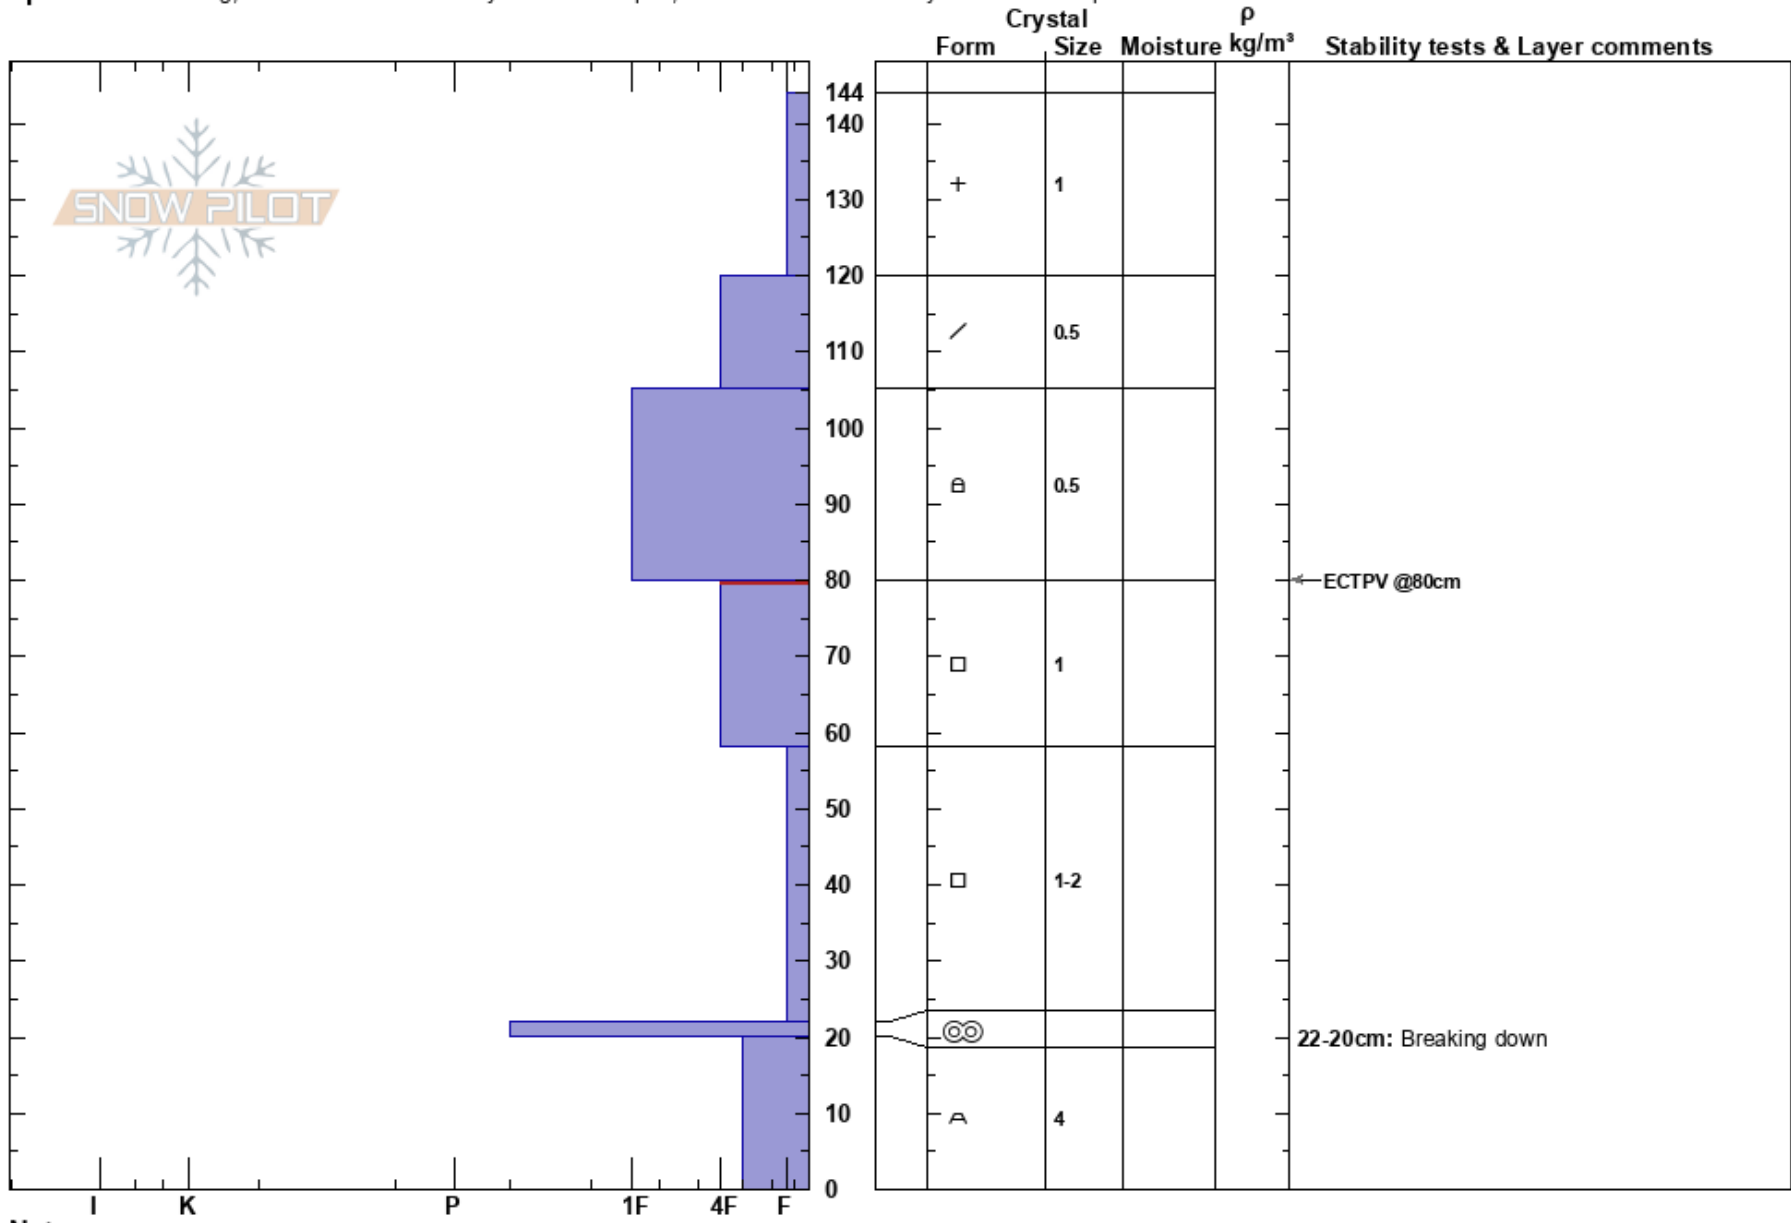

Huntsmans Ridge N
 Elk Mountains
 CO
Elevation: 10509 ft
Aspect: N

Polly Layton
 02/01/2021 - 11:00am
Co-ord: 13S 300673W 4336769N
Slope Angle: 25°
Wind Loading:

Stability: Poor
Air Temperature: 30°F
Sky Cover: OVC
Precipitation: NO
Wind: Calm
HS: 144
PF: 144
PS: 25
Layer Notes:
 80-58cm: Problematic layer
 22-20cm: Breaking down

Specifics: Cracking; Recent avalanche activity on similar slopes; Recent avalanche activity on different slopes

Notes: On slope adjacent to an R2-D1.5 avalanche on 01.30.2021