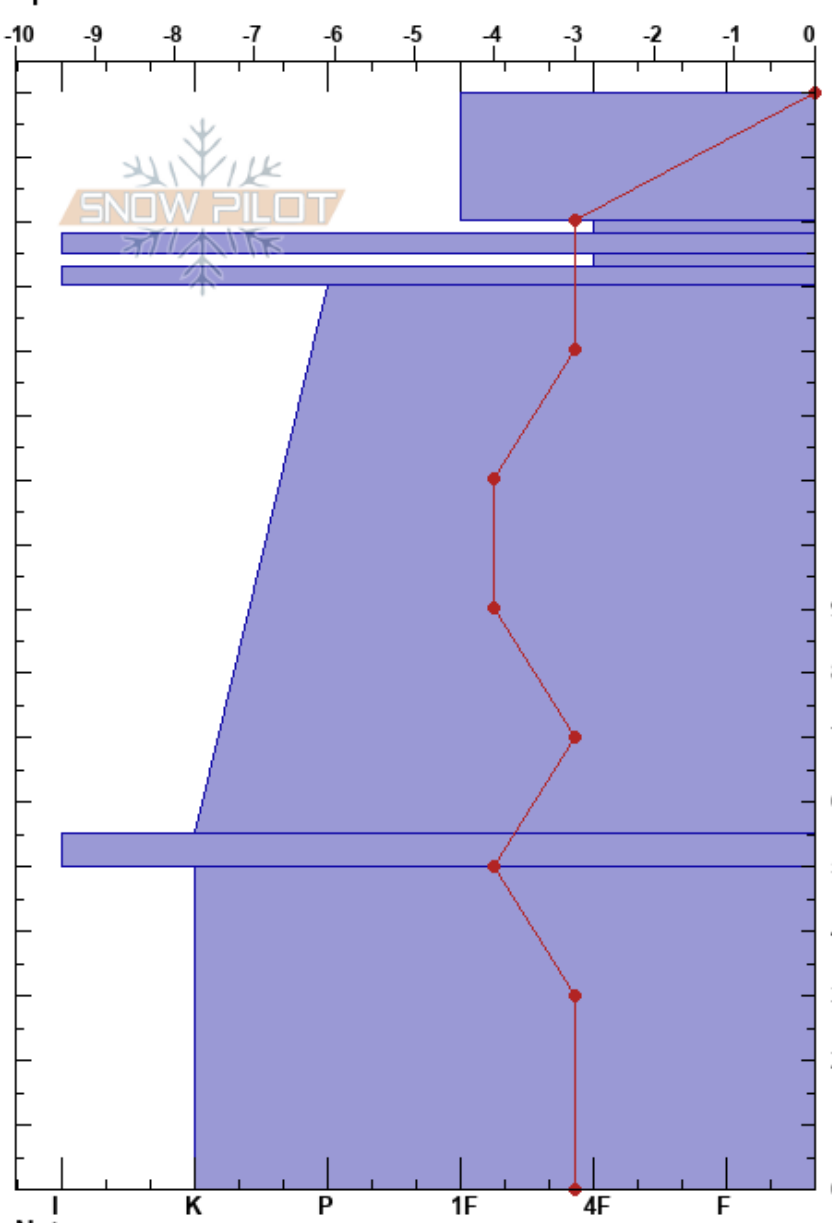

Vikafjellet
 Voss
 Norway
 Elevation: 1187 m
 Aspect: NE
 Specifics:

Olav Aga
 06/05/2017 - 19:30
 Co-ord: 32V 359569E 6756888N
 Slope Angle: 10°
 Wind Loading: no

Stability:
 Air Temperature: 4°C
 Sky Cover: CLR
 Precipitation: NO
 Wind: NW Light Breeze

HS:170
 PS: 5 150-148cm:Problematic layer

Form	Crystal		ρ kg/m ³	Stability tests & Layer comments
	Size	Moisture		
⊕	1-2	M		
⊖	1-1.5			
■	2.5			
⊖	1.5			
■	2.5			
⊕	1-2	M		
	2.5			
⊕	2-3	M		

Notes: