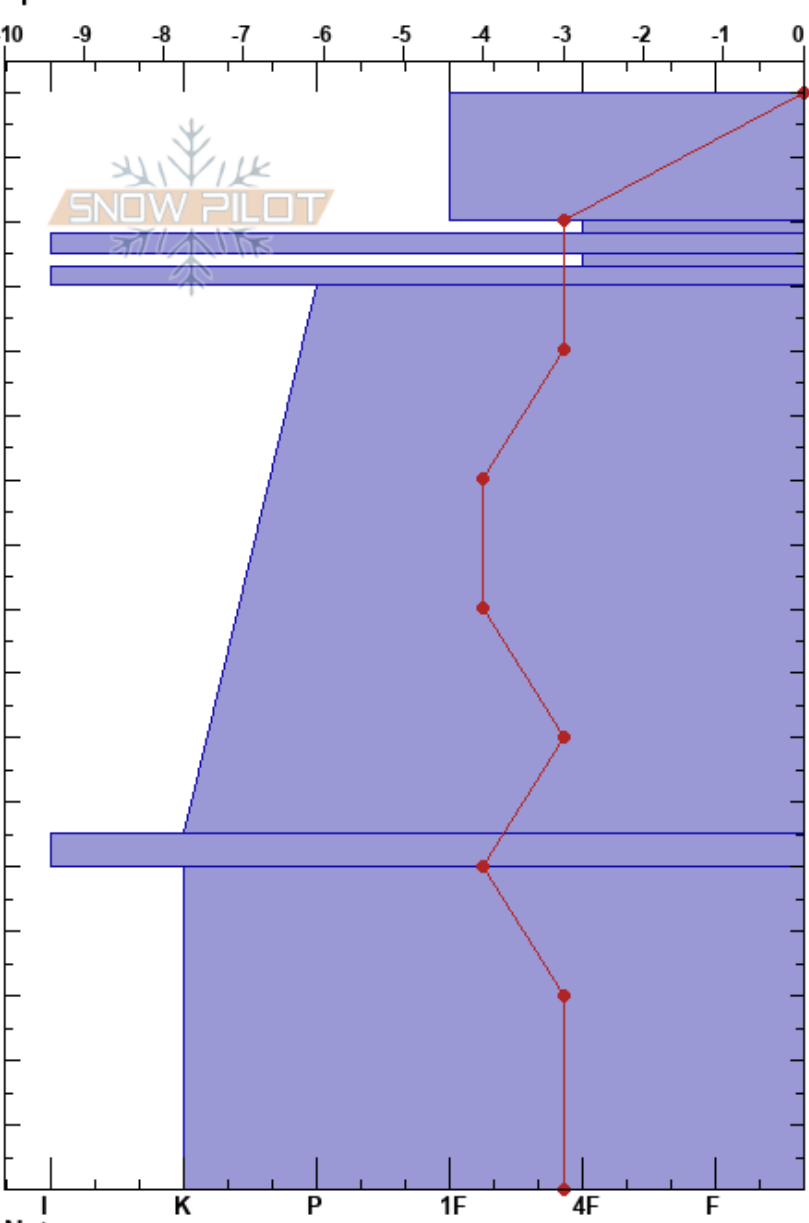

Vikafjellet
 Voss
 Norway
 Elevation: 1187 m
 Aspect: NE
 Specifics:

Olav Aga
 06/05/2017 - 19:30
 Co-ord: 32V 359569E 6756888N
 Slope Angle: 10°
 Wind Loading: no

Stability:
 Air Temperature: 4°C
 Sky Cover: CLR
 Precipitation: NO
 Wind: NW Light Breeze

HS:170
 PS: 5 150-148cm:Problematic layer

Form	Crystal		ρ kg/m ³	Stability tests & Layer comments
	Size	Moisture		
⊕	1-2	M		
⊖	1-1.5			
■	2.5			
⊖	1.5			
■	2.5			
⊕	1-2	M		
	2.5			
⊕	2-3	M		

Notes: